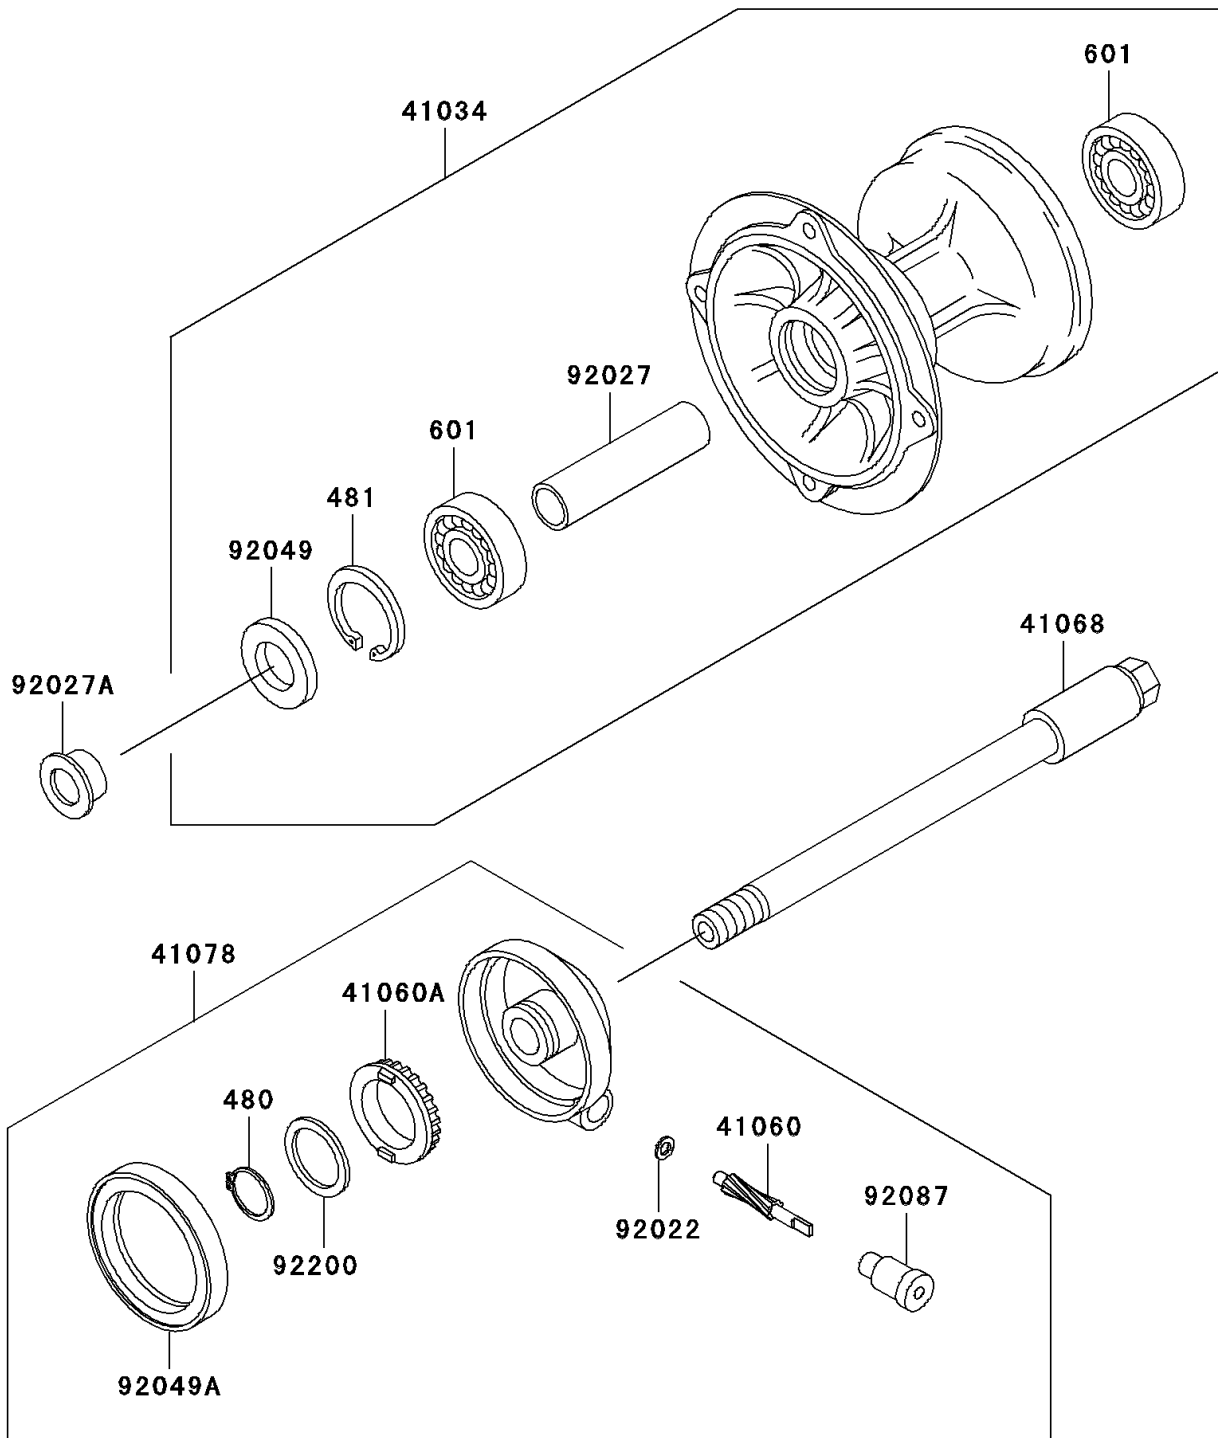

1993 KLX650

PARTS DIAGRAM

Front Hub

F2230

1993 KLX650

PARTS LIST

Front Hub

ITEM NAME

PART NUMBER

QUANTITY
