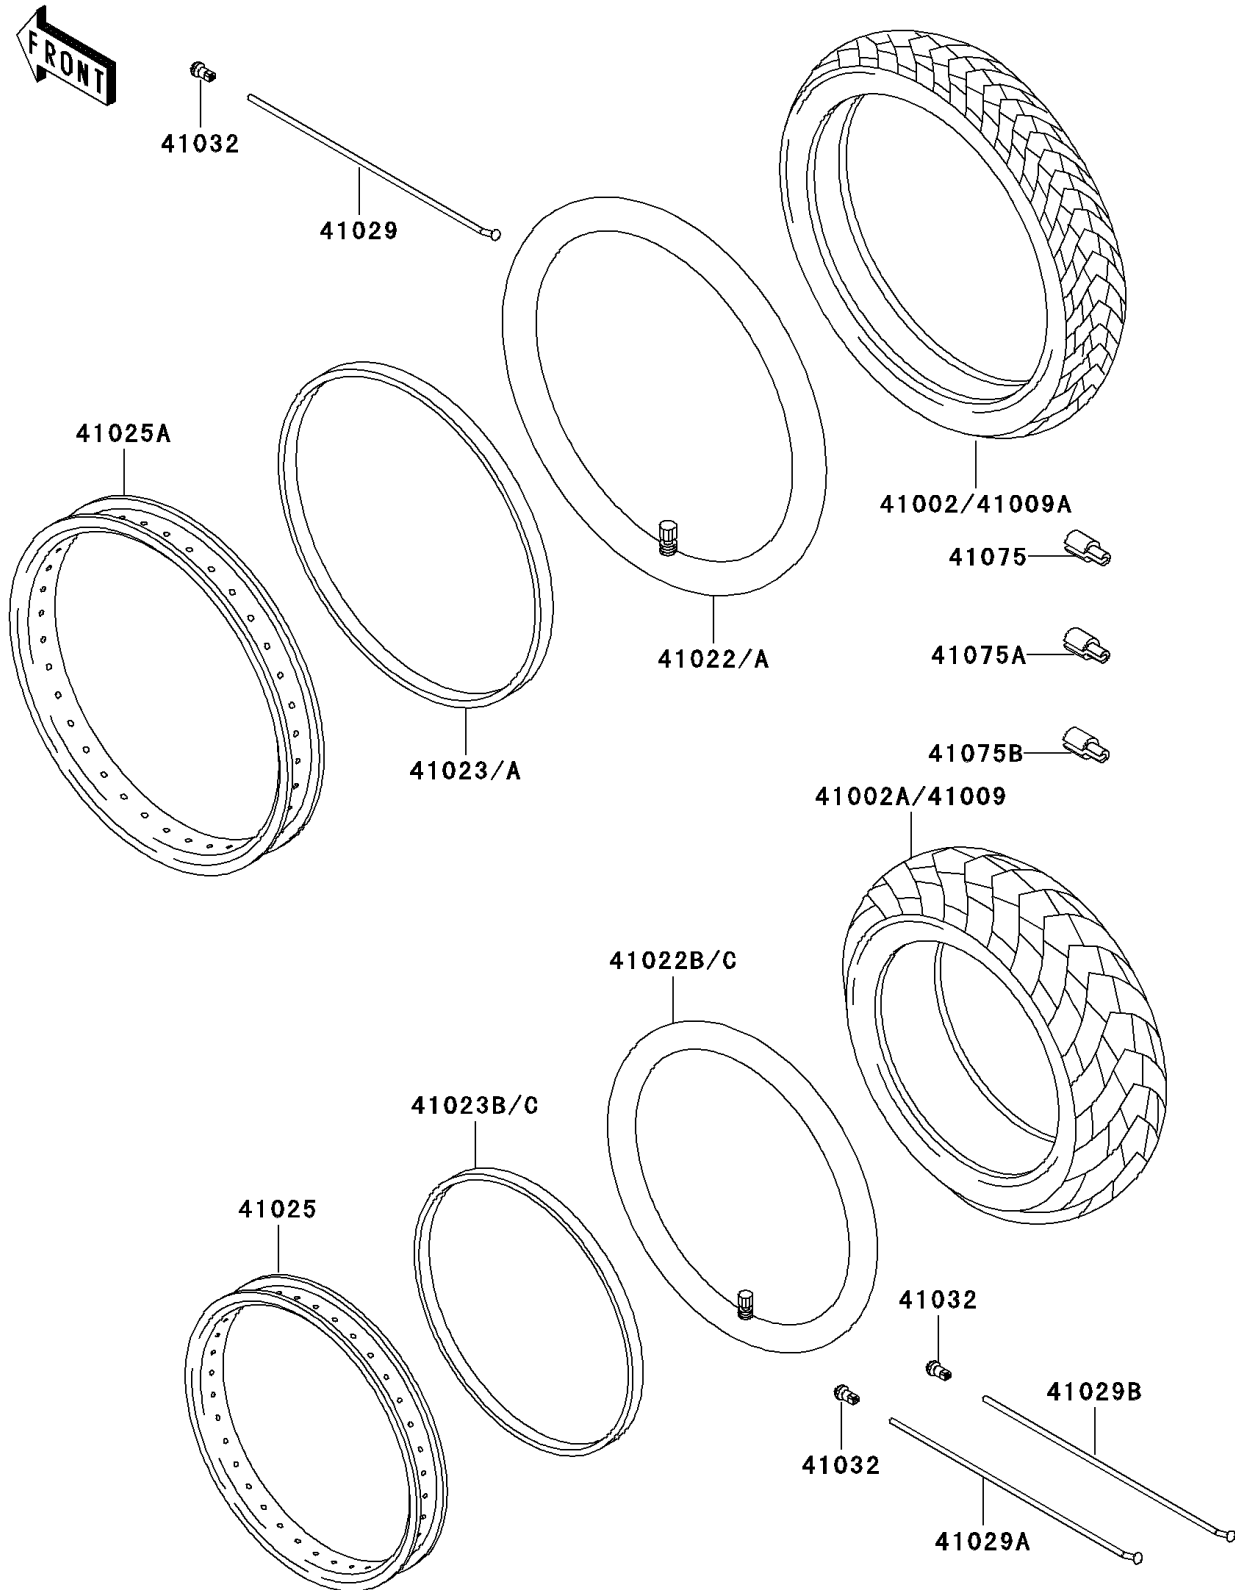

1996 KLX650

PARTS DIAGRAM

Wheels/Tires

F2210

1996 KLX650

PARTS LIST

Wheels/Tires

Kawasaki

Let the Good Times Roll®

ITEM NAME

PART NUMBER

QUANTITY
