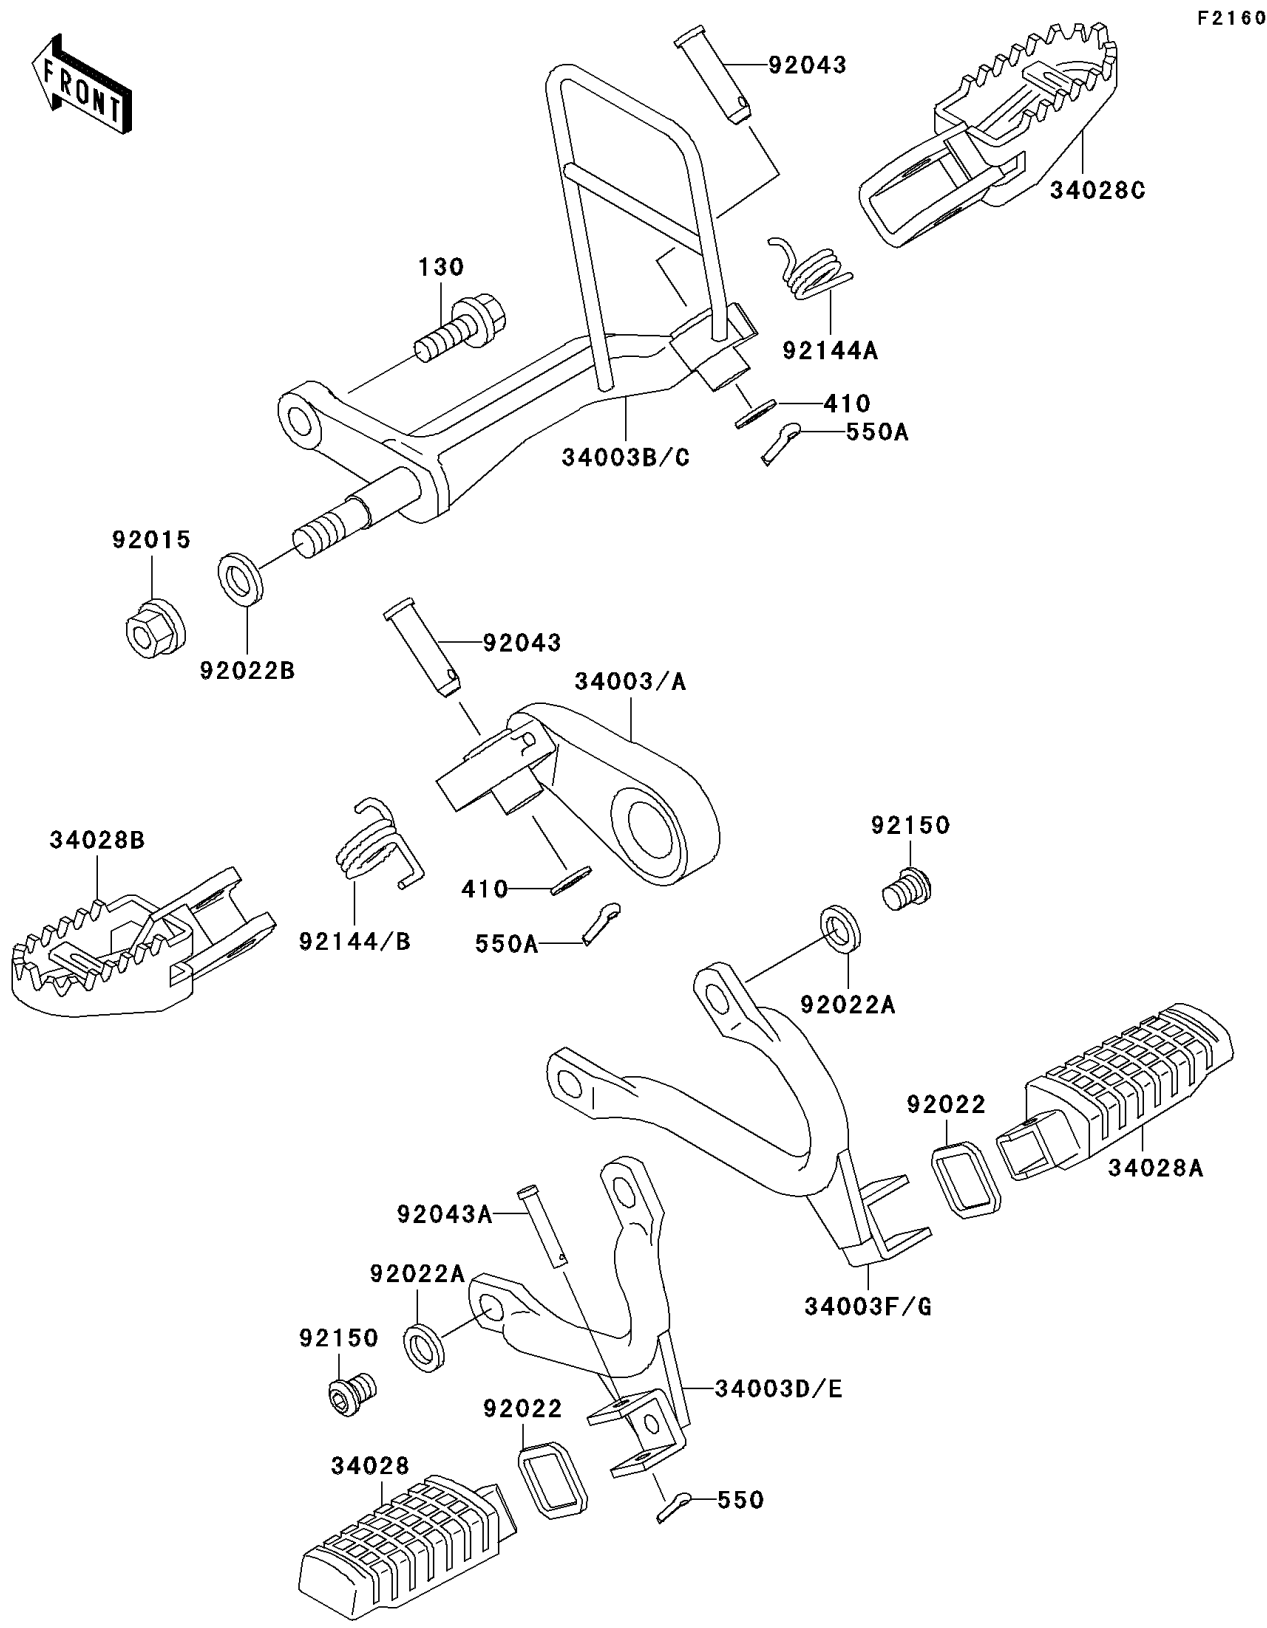

1993 KLX650

PARTS DIAGRAM

Footrests

1993 KLX650

PARTS LIST

Footrests

Kawasaki

Let the Good Times Roll®

ITEM NAME

PART NUMBER

QUANTITY
