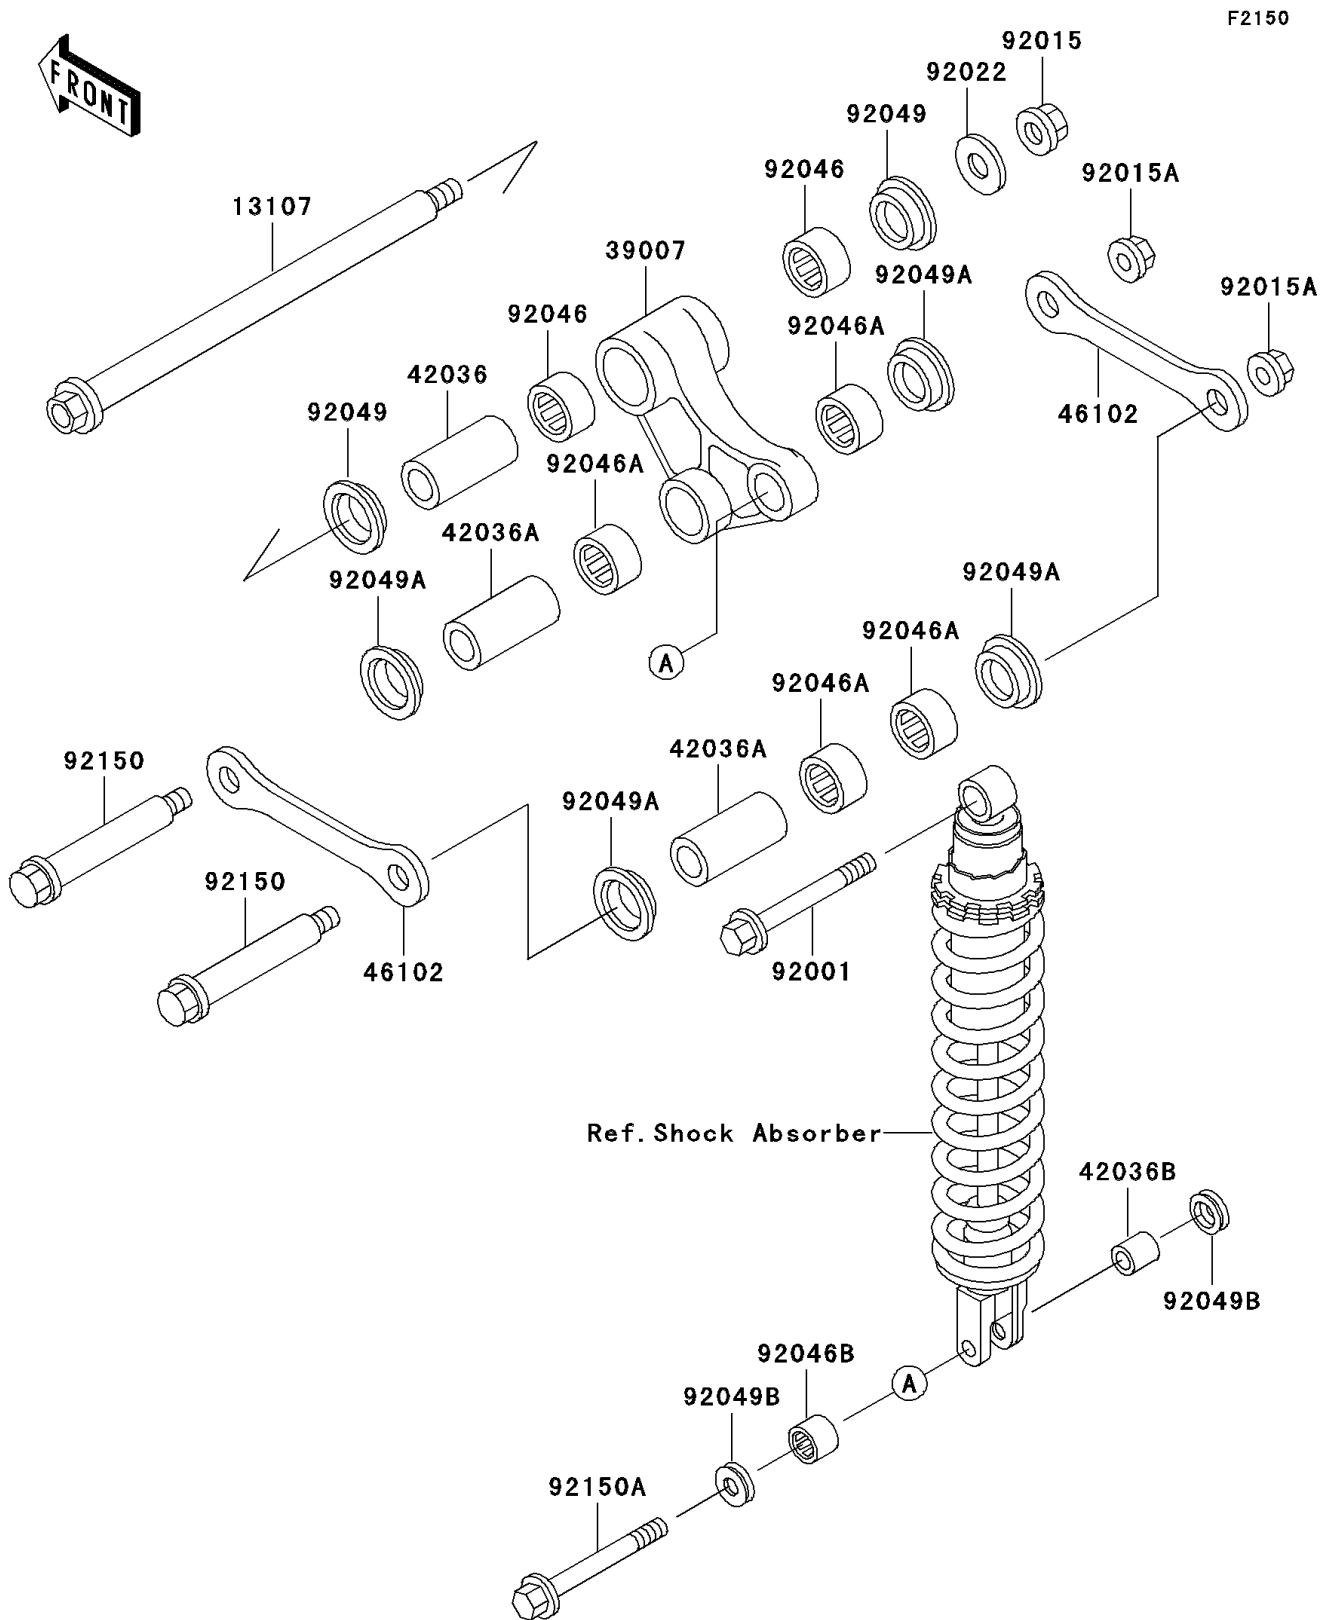

1995 KLX650

PARTS DIAGRAM

Rear Suspension

1995 KLX650

PARTS LIST

Rear Suspension

ITEM NAME

PART NUMBER

QUANTITY
