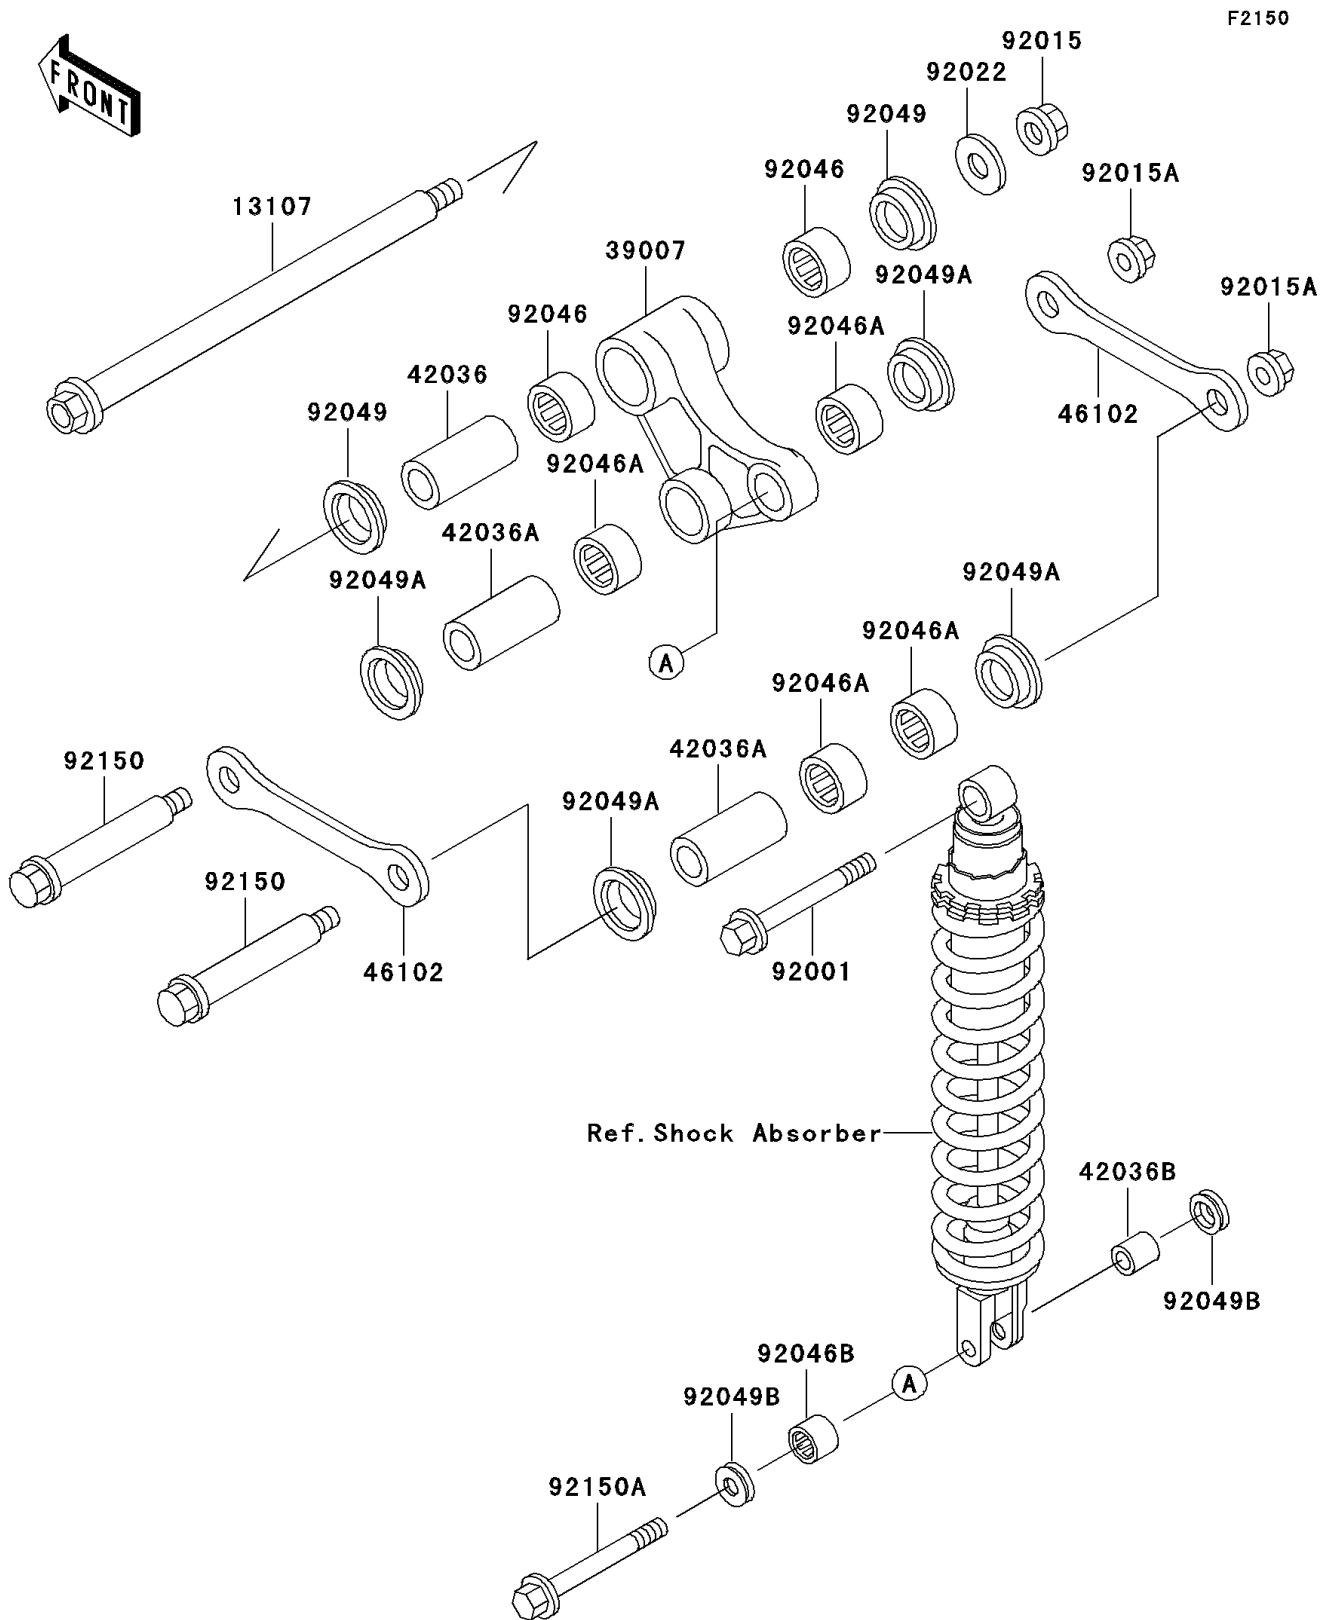

1993 KLX650

PARTS DIAGRAM

Rear Suspension

1993 KLX650

PARTS LIST

Rear Suspension

ITEM NAME

PART NUMBER

QUANTITY
