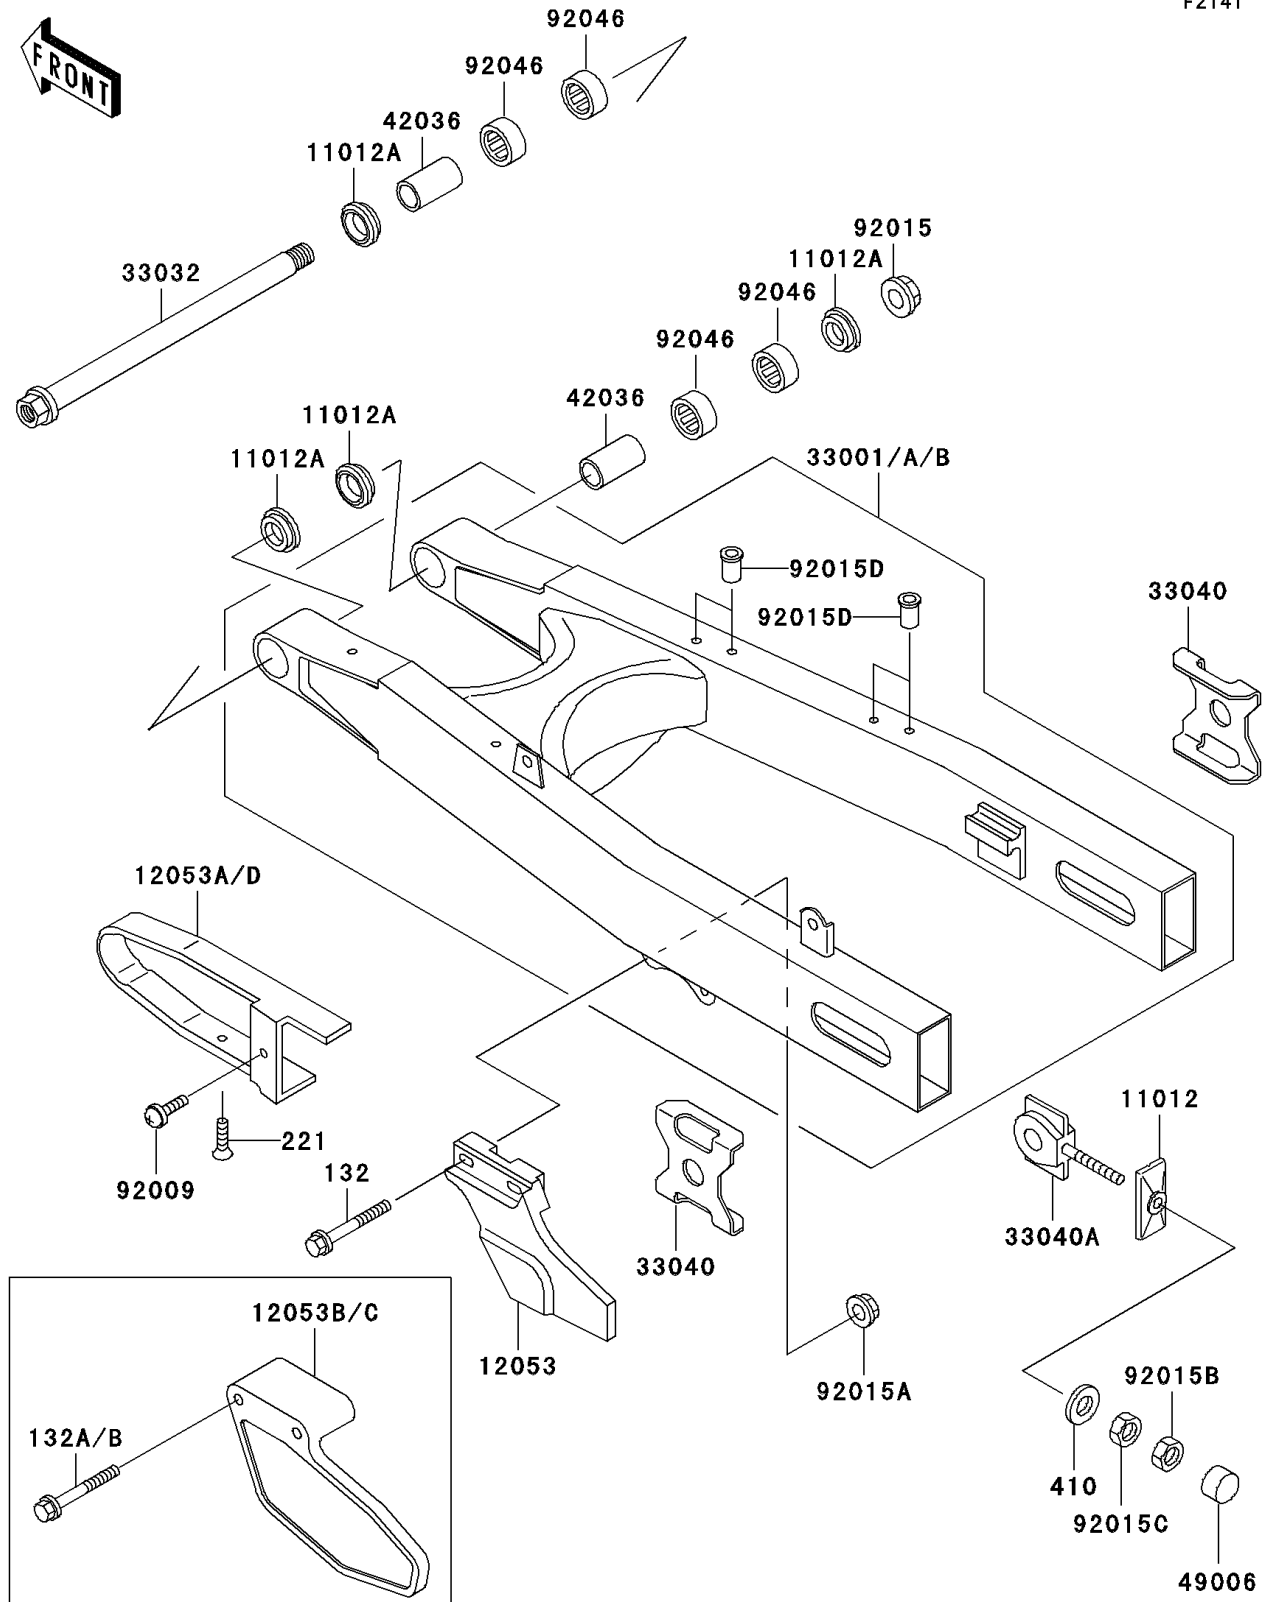

1996 KLX650

PARTS DIAGRAM

Swingarm

1996 KLX650

PARTS LIST

Swingarm

ITEM NAME

PART NUMBER

QUANTITY
