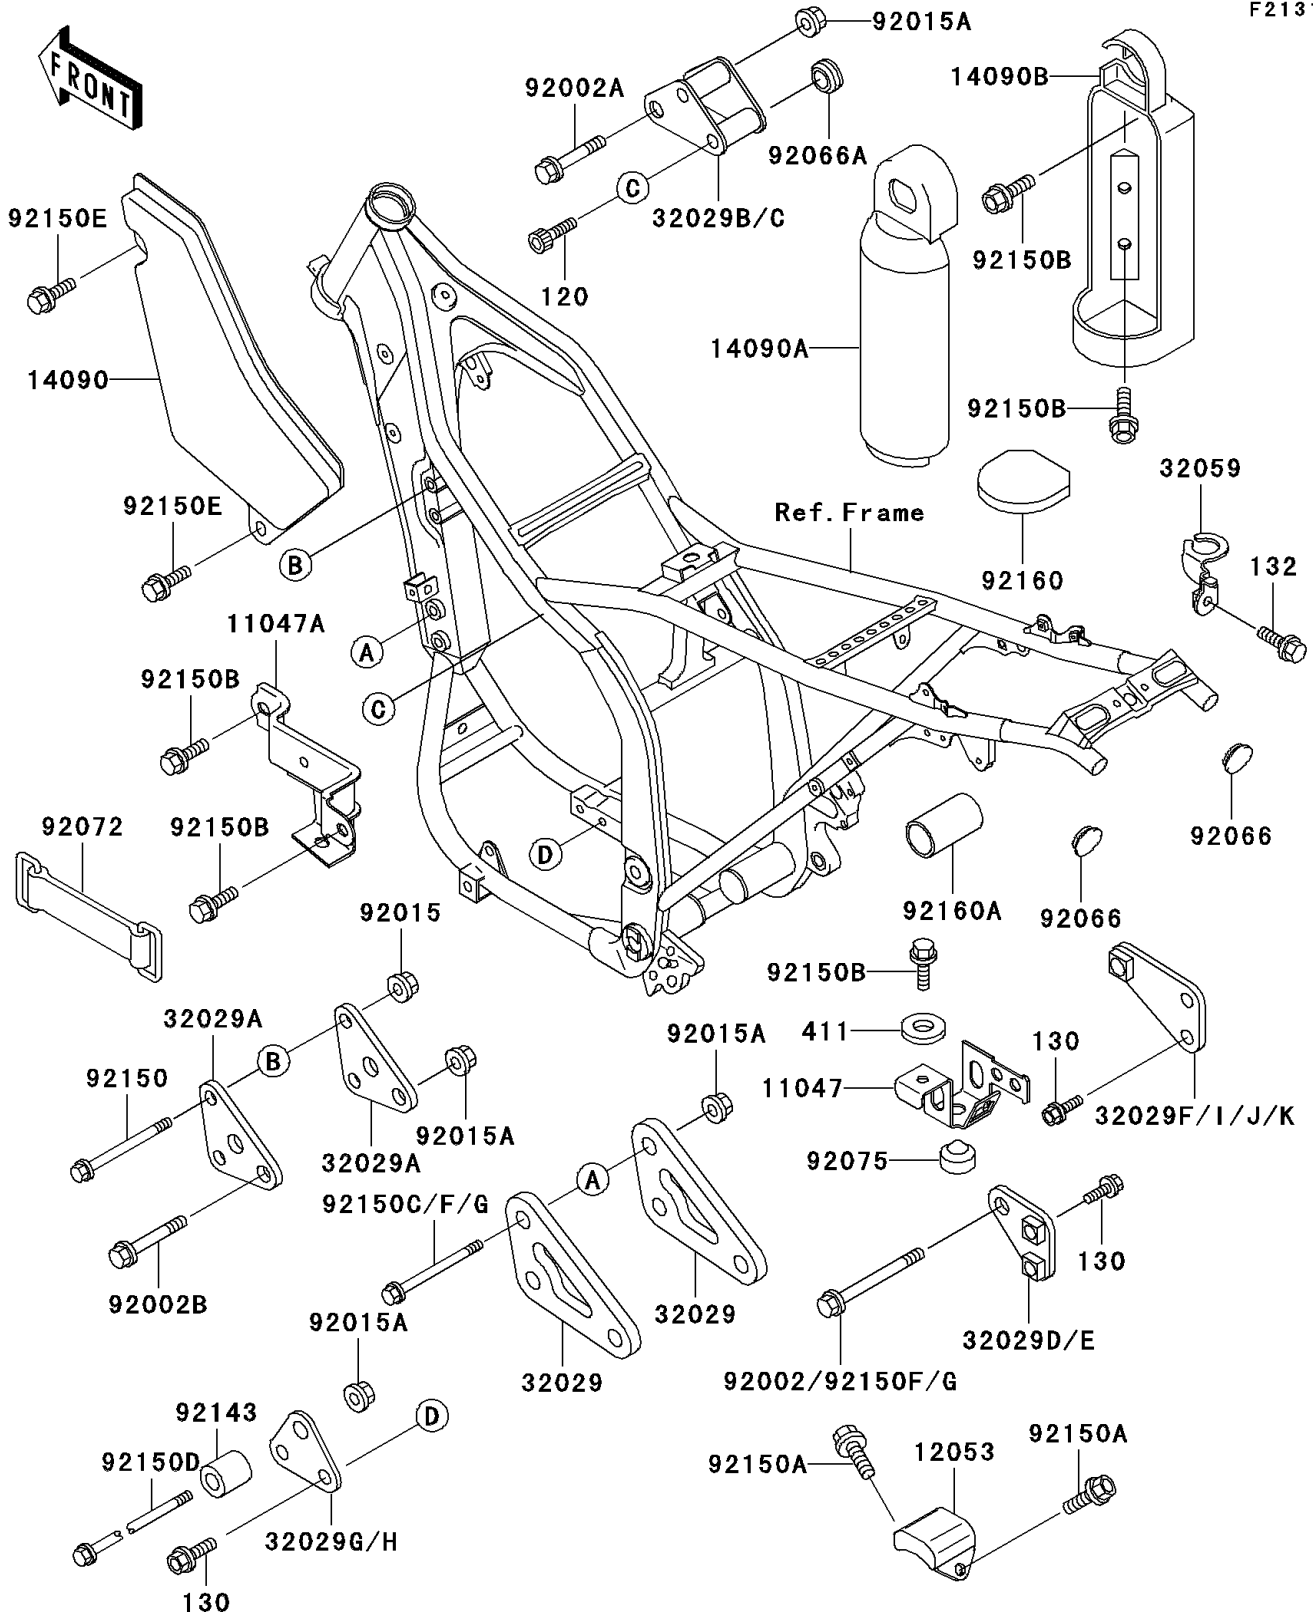

1996 KLX650

PARTS DIAGRAM

Frame Fittings

F2131

1996 KLX650

PARTS LIST

Frame Fittings

Kawasaki

Let the Good Times Roll®

ITEM NAME

PART NUMBER

QUANTITY
