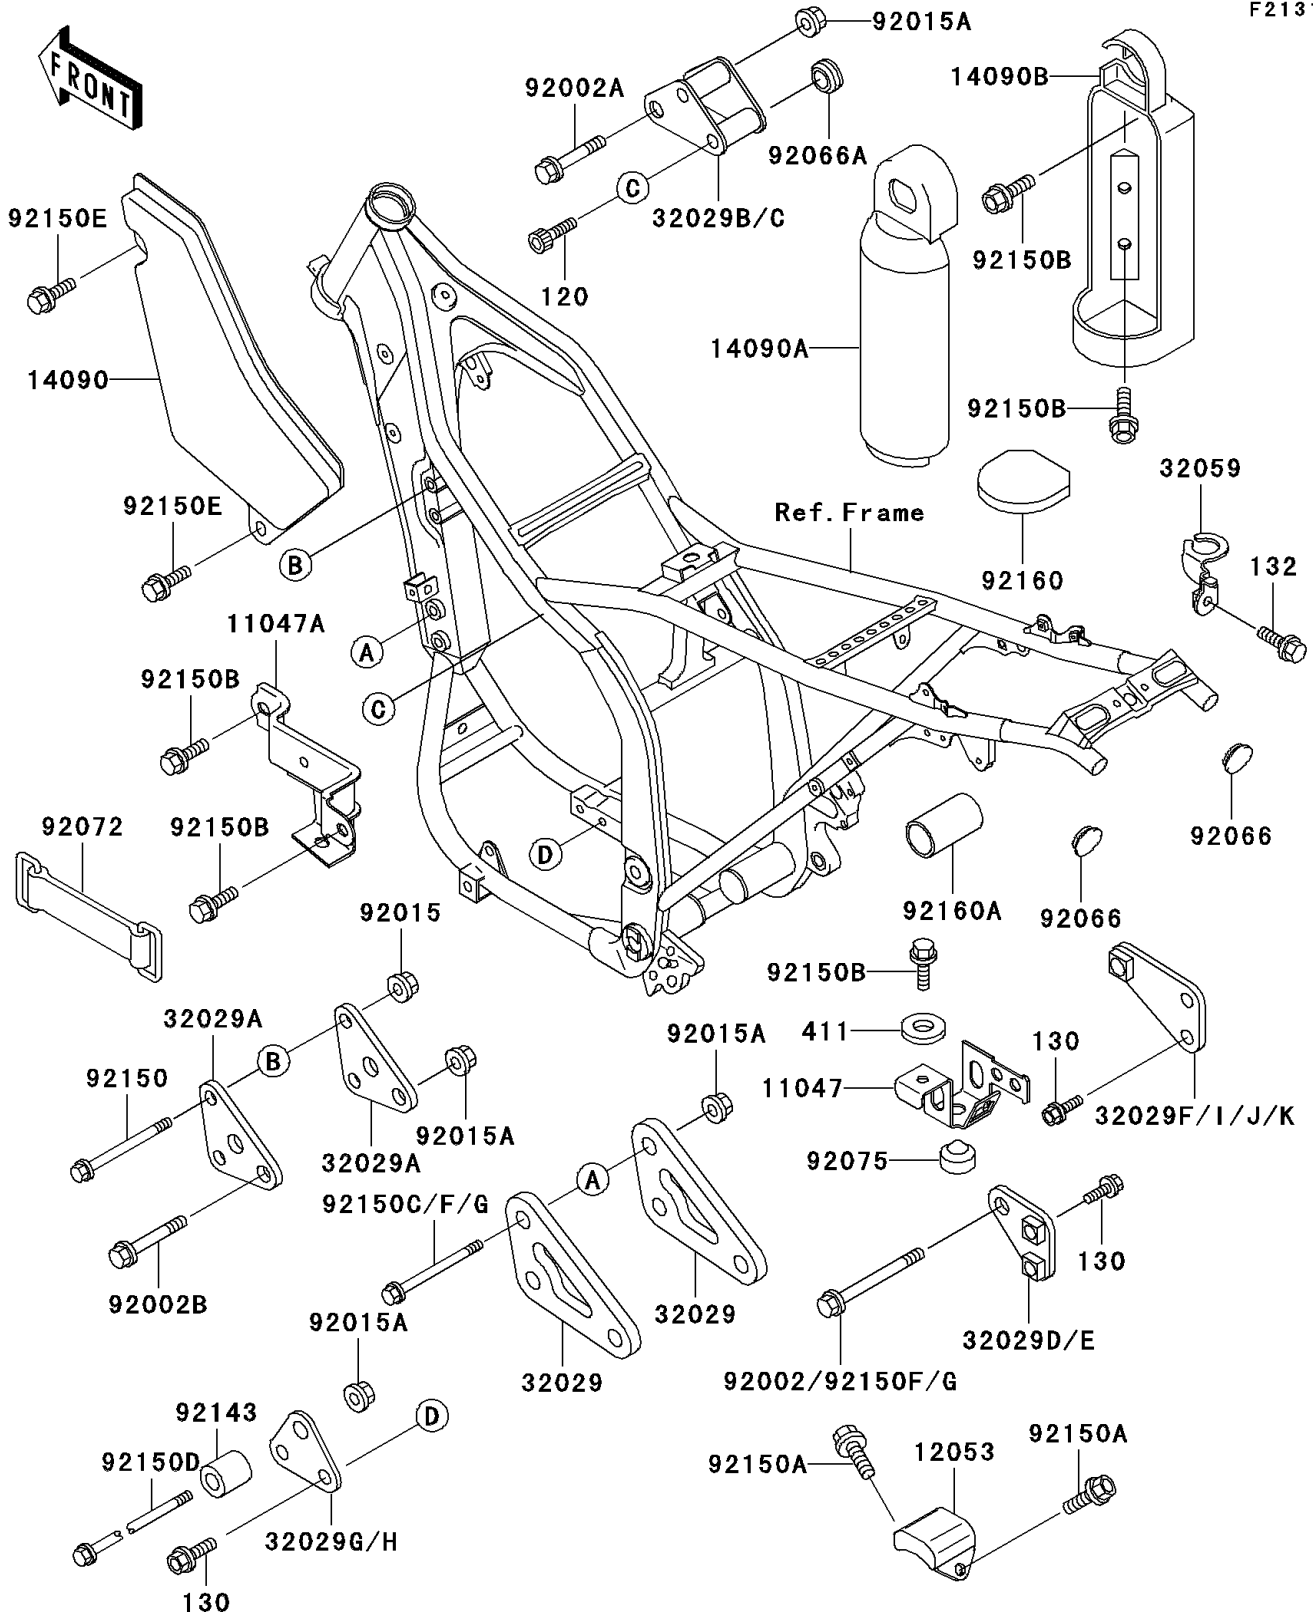

1995 KLX650

PARTS DIAGRAM

Frame Fittings

F2131

1995 KLX650

PARTS LIST

Frame Fittings

ITEM NAME

PART NUMBER

QUANTITY
