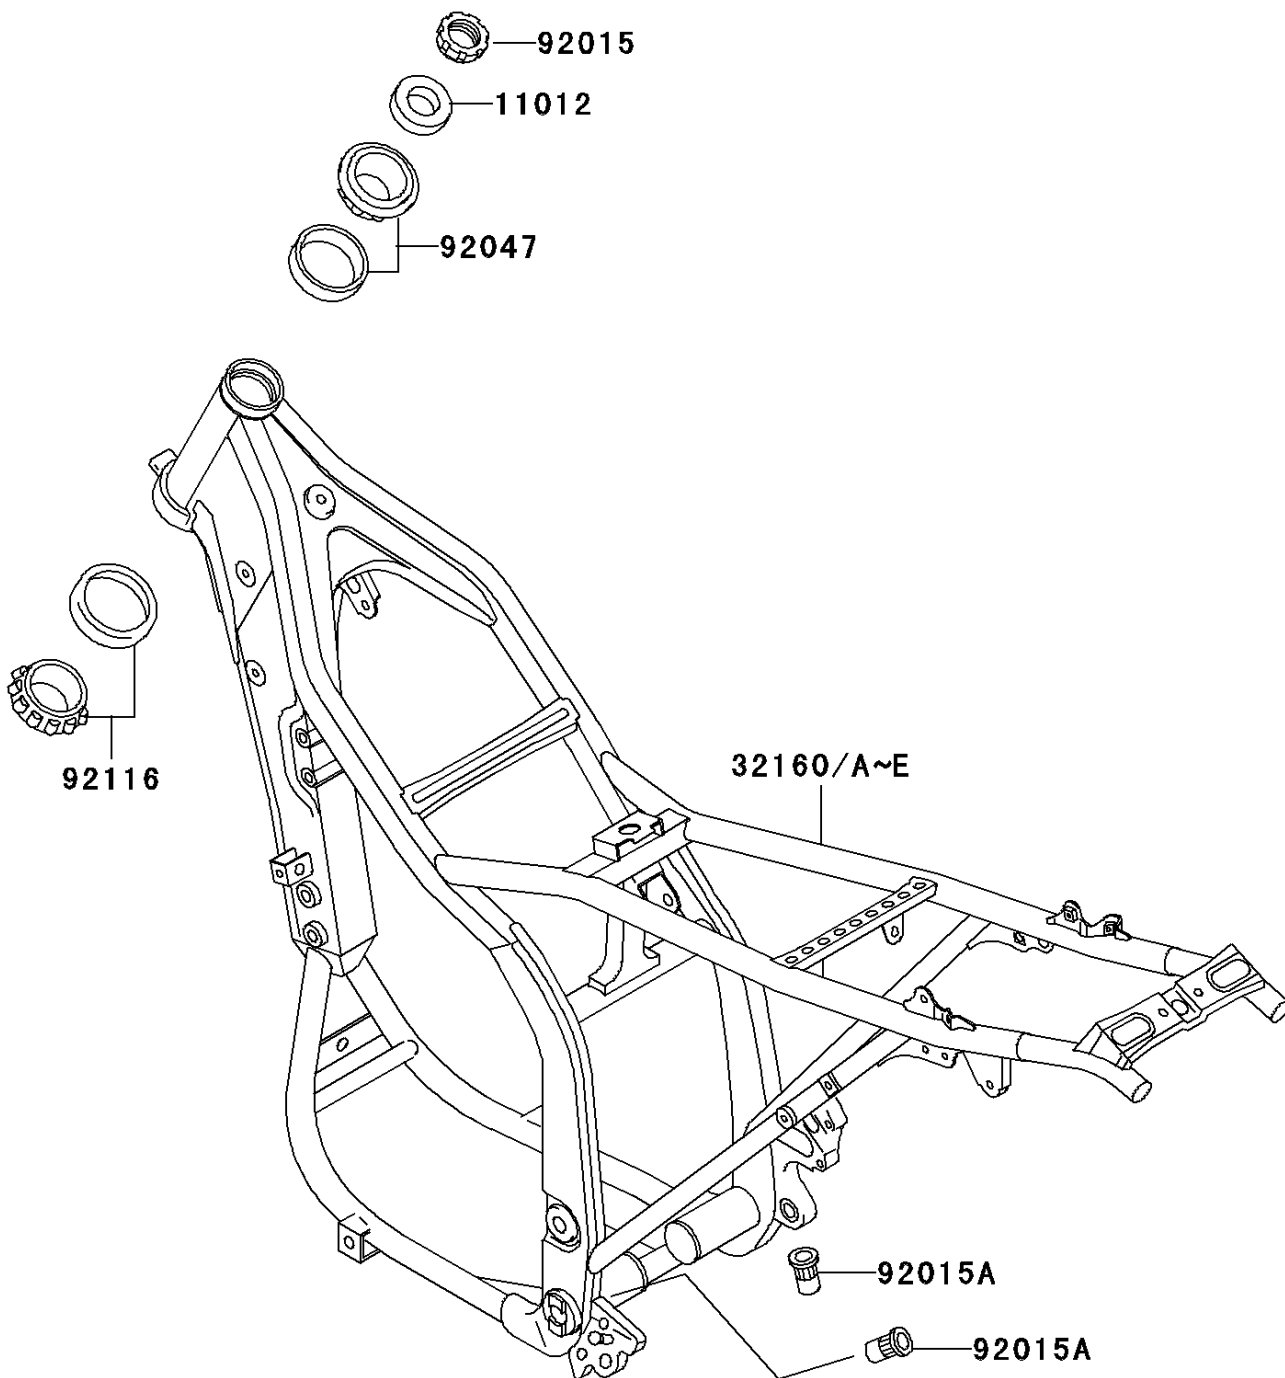

1995 KLX650

PARTS DIAGRAM

Frame

Kawasaki

Let the Good Times Roll®

F2120

1995 KLX650

PARTS LIST

Frame

ITEM NAME

PART NUMBER

QUANTITY
