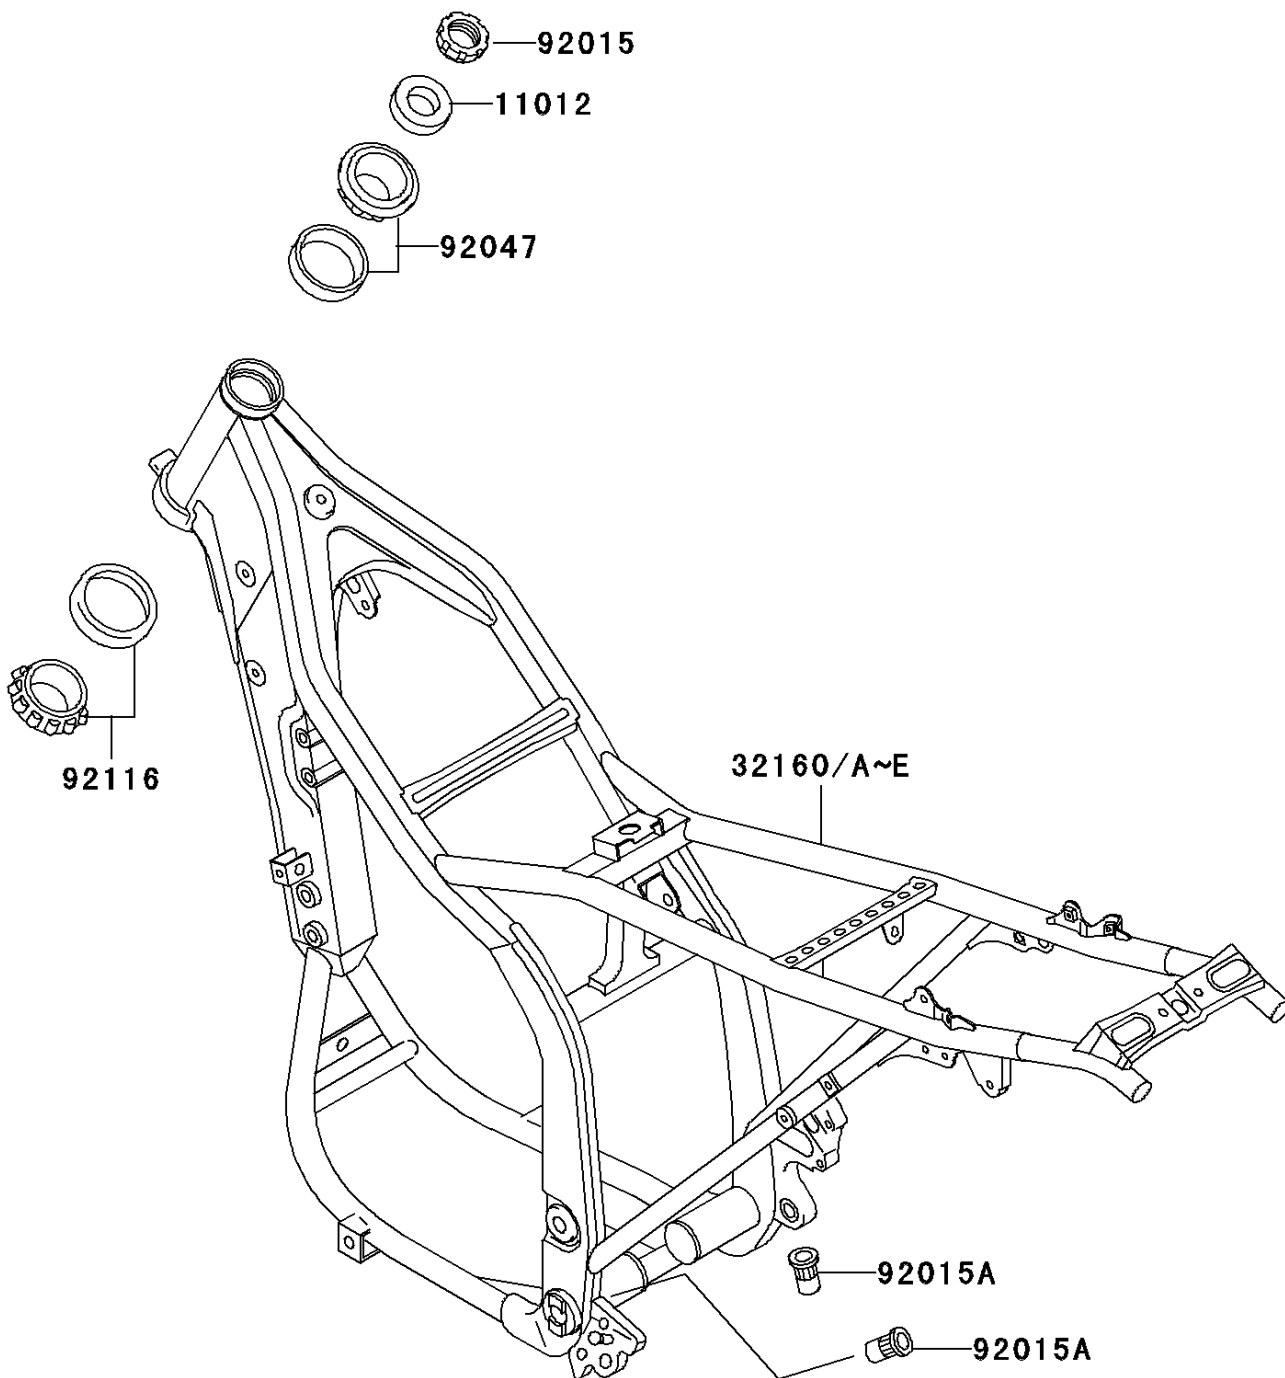

1993 KLX650

PARTS DIAGRAM

Frame

Kawasaki

Let the Good Times Roll®

F2120

1993 KLX650

PARTS LIST

Frame

ITEM NAME

PART NUMBER

QUANTITY
