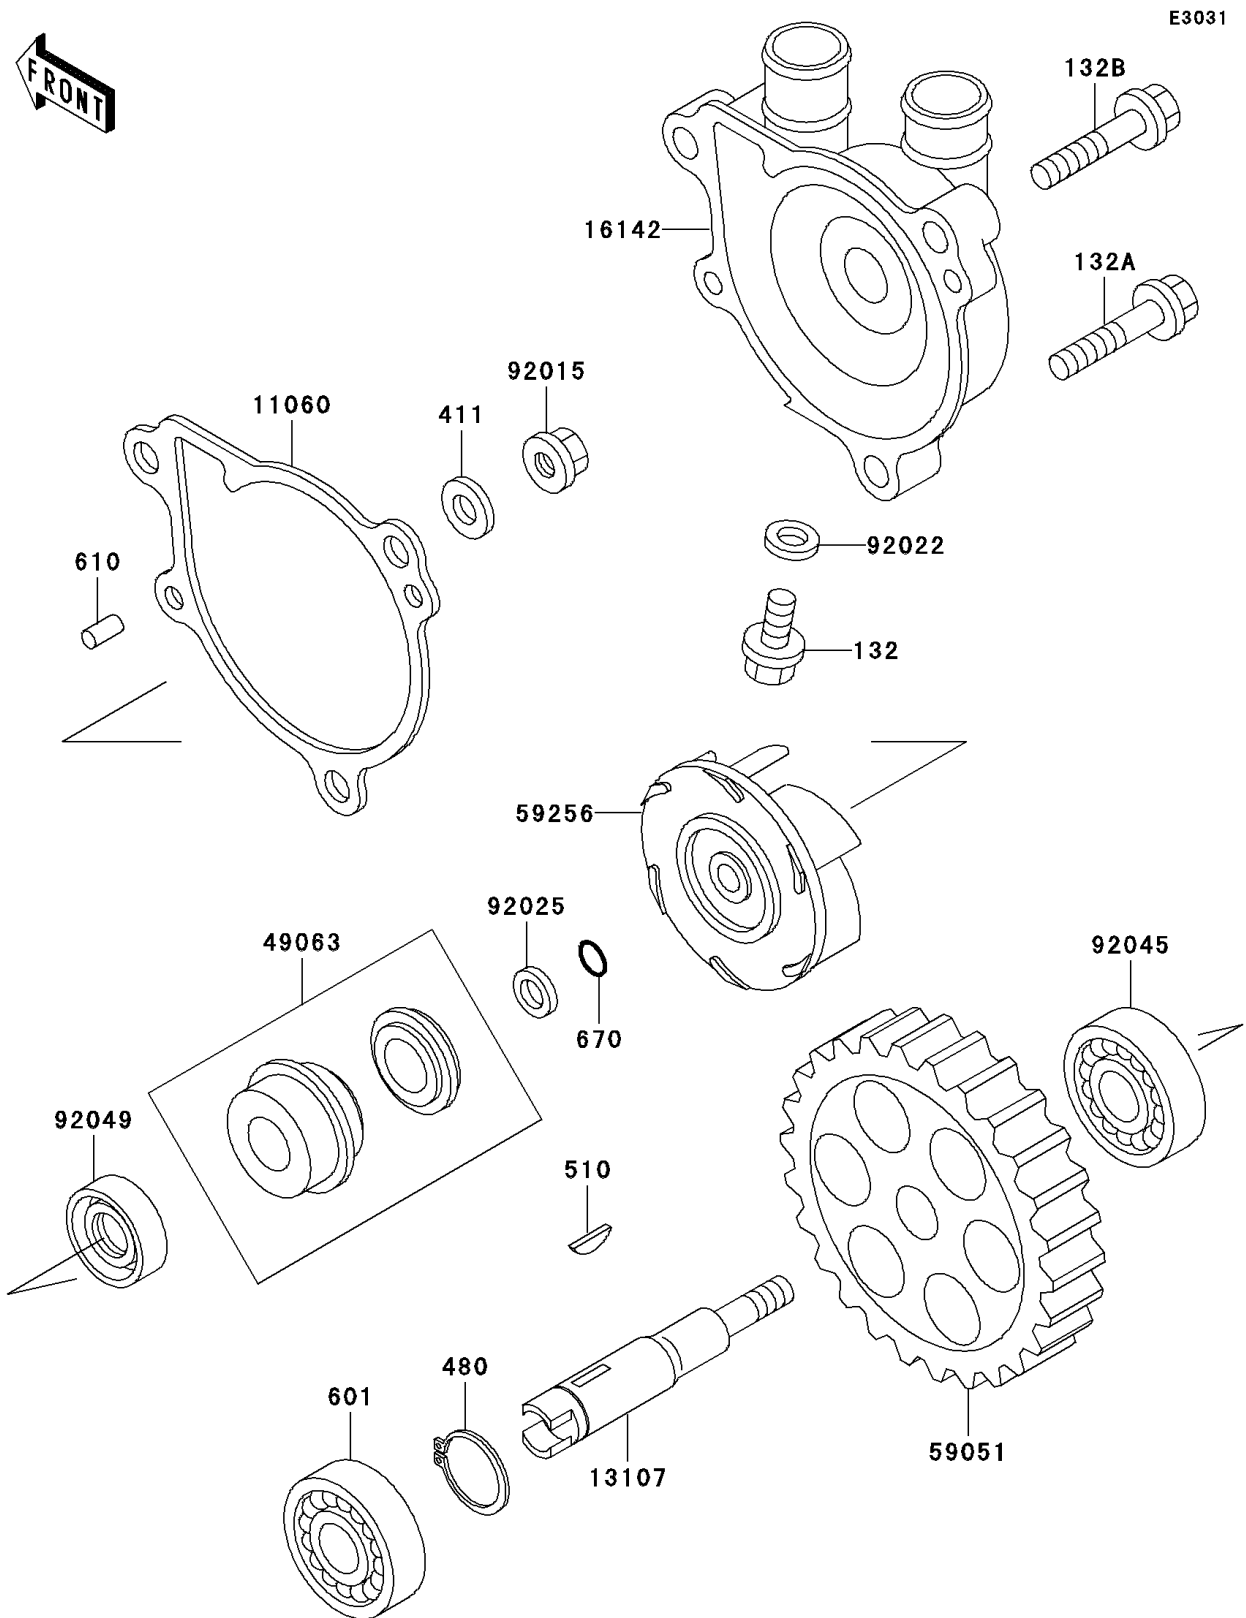

1996 KLX650

PARTS DIAGRAM

Water Pump

1996 KLX650

PARTS LIST

Water Pump

Kawasaki

Let the Good Times Roll®

ITEM NAME

PART NUMBER

QUANTITY
