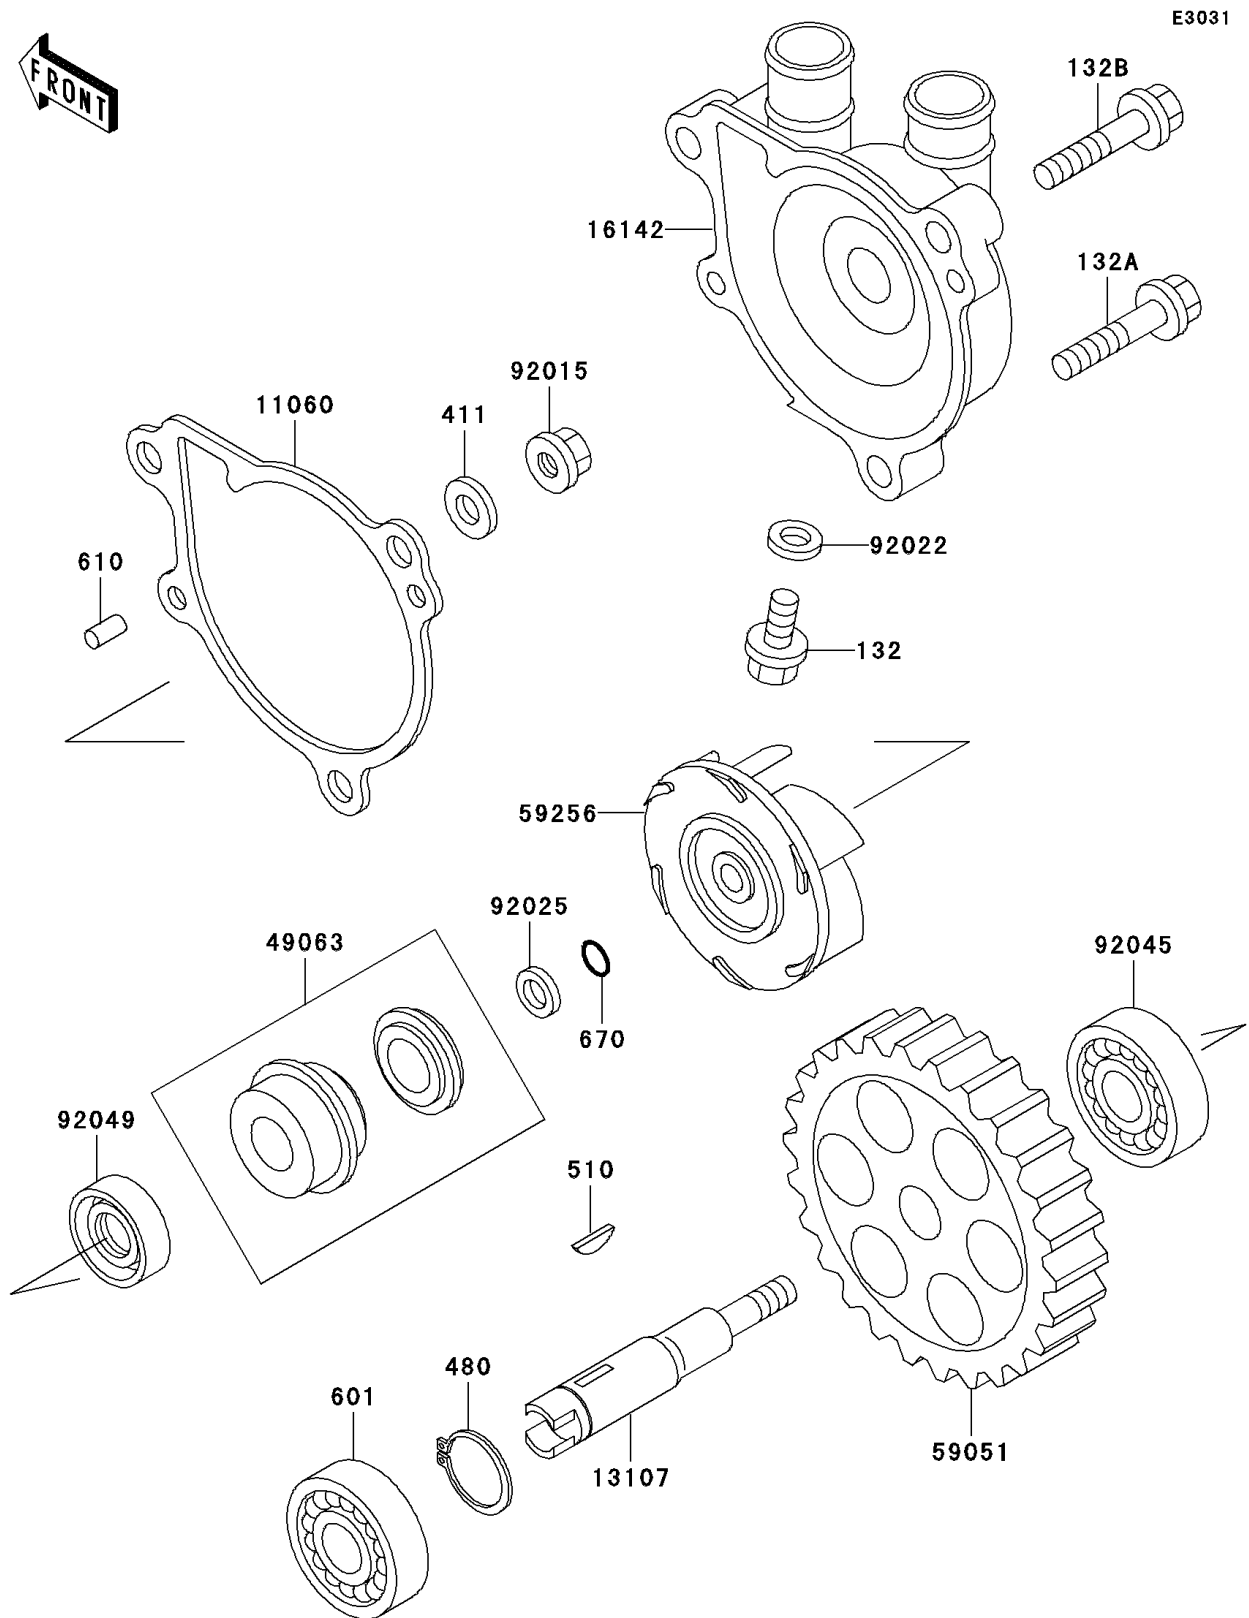

1993 KLX650

PARTS DIAGRAM

Water Pump

1993 KLX650

PARTS LIST

Water Pump

Kawasaki

Let the Good Times Roll®

ITEM NAME

PART NUMBER

QUANTITY
