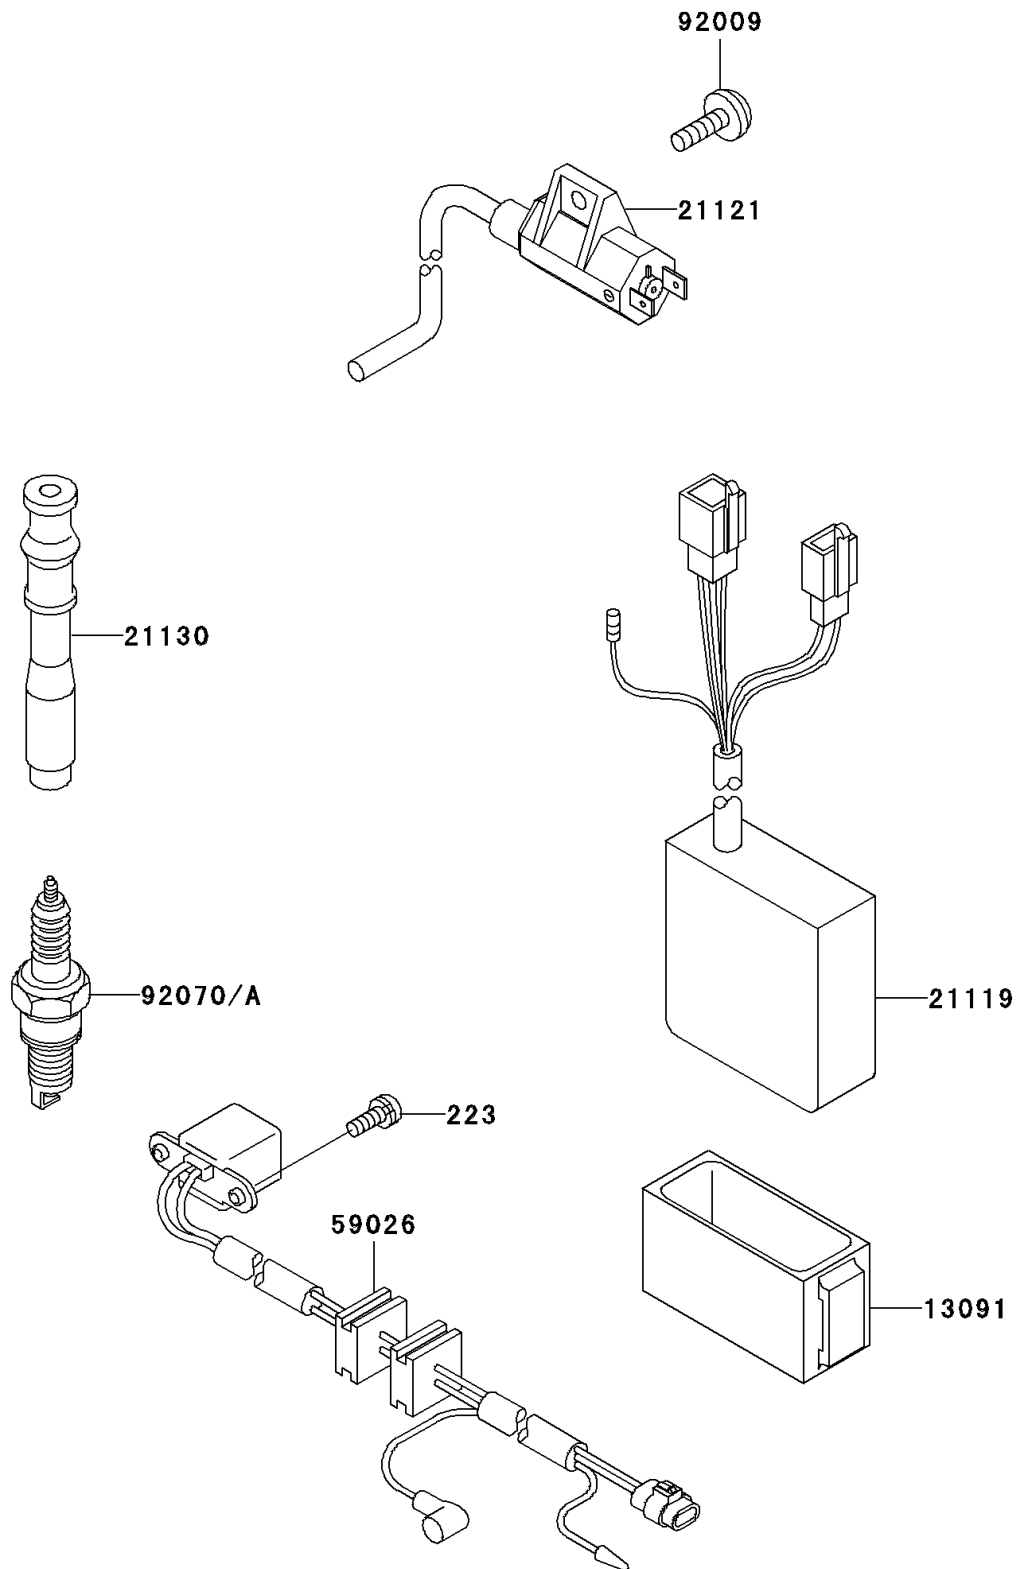

1996 KLX650

PARTS DIAGRAM

Ignition System

E1830

1996 KLX650

PARTS LIST

Ignition System

Kawasaki

Let the Good Times Roll®

ITEM NAME

PART NUMBER

QUANTITY
