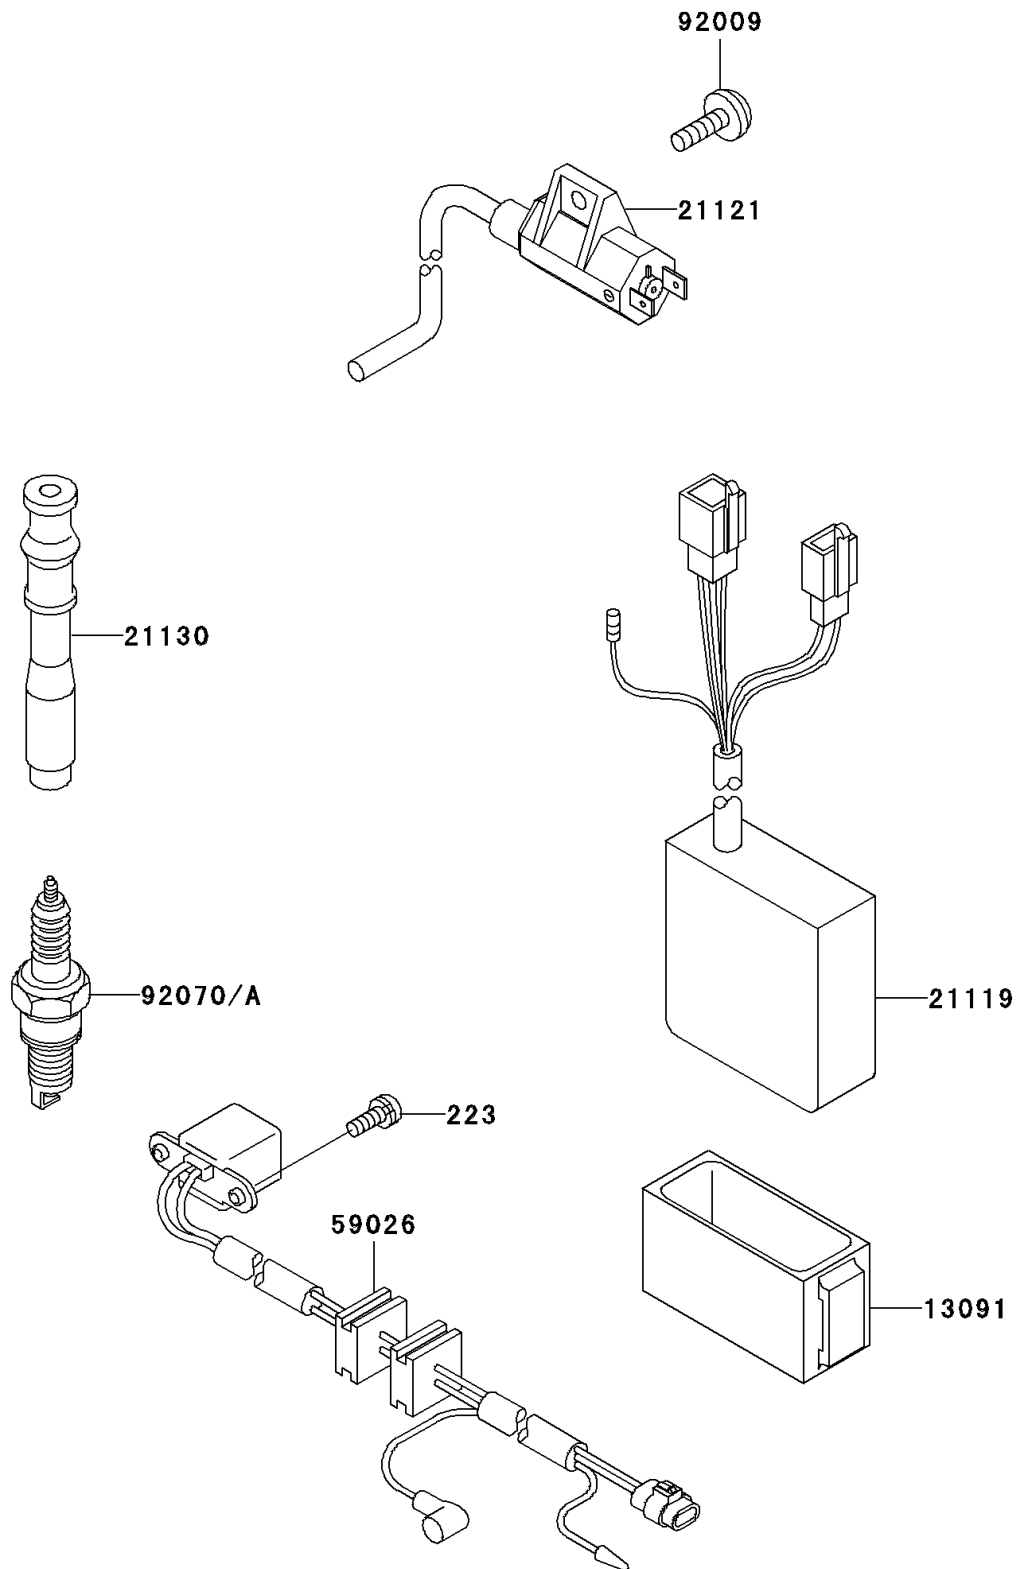

1995 KLX650

PARTS DIAGRAM

Ignition System

E1830

1995 KLX650

PARTS LIST

Ignition System

Kawasaki

Let the Good Times Roll®

ITEM NAME

PART NUMBER

QUANTITY
