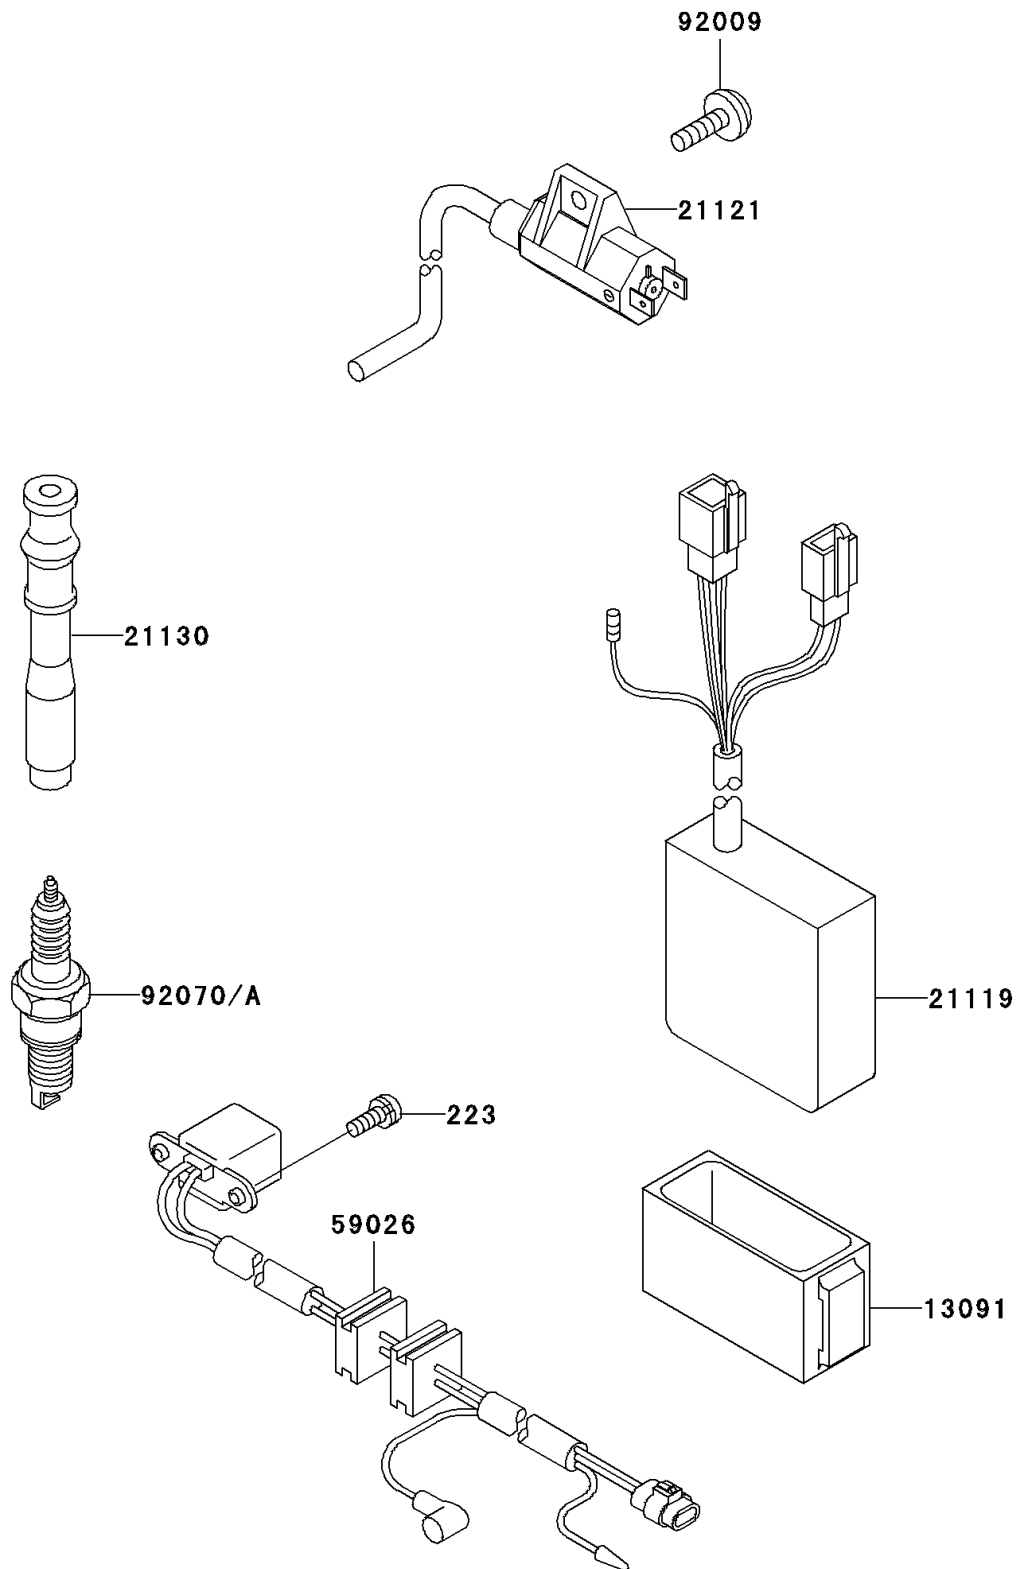

1993 KLX650

PARTS DIAGRAM

Ignition System

E1830

1993 KLX650

PARTS LIST

Ignition System

Kawasaki

Let the Good Times Roll®

ITEM NAME

PART NUMBER

QUANTITY
