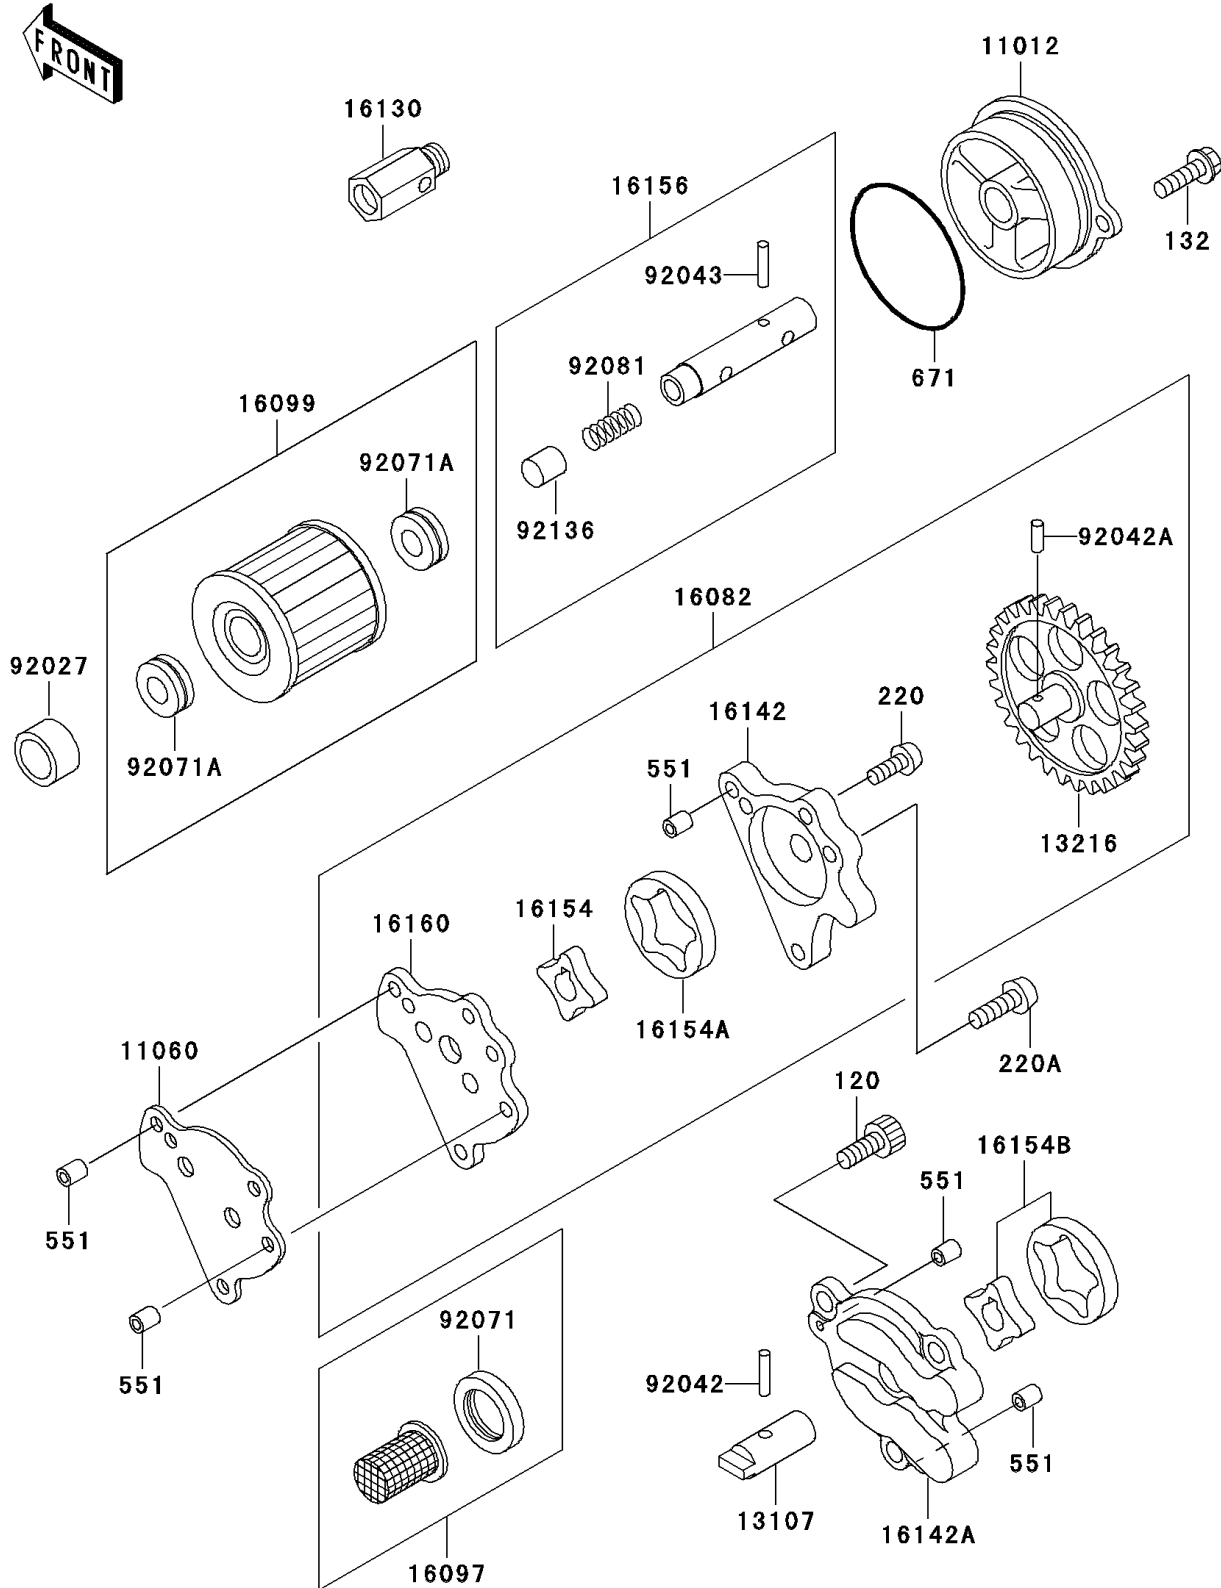

1996 KLX650

PARTS DIAGRAM

Oil Pump

E1710

1996 KLX650

PARTS LIST

Oil Pump

Kawasaki

Let the Good Times Roll®

ITEM NAME

PART NUMBER

QUANTITY
