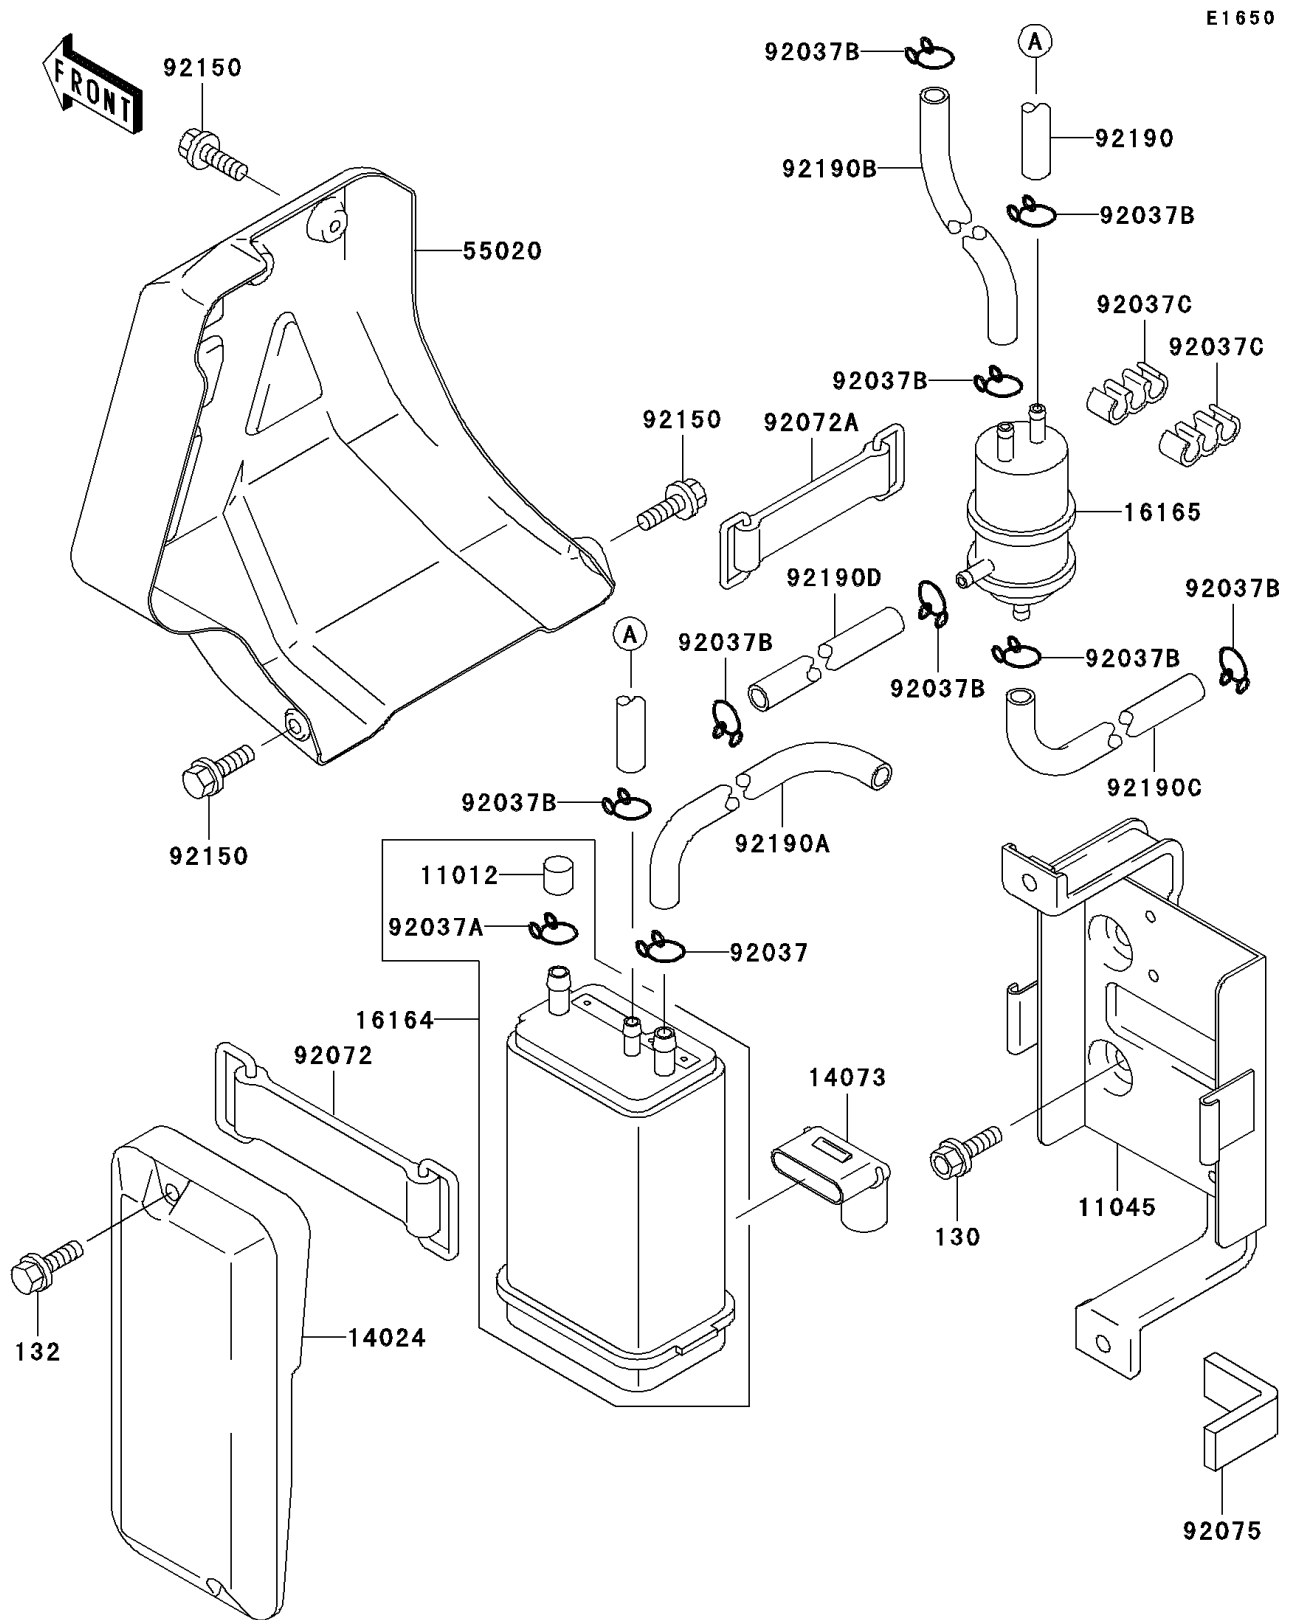

1995 KLX650

PARTS DIAGRAM

Fuel Evaporative System

1995 KLX650

PARTS LIST

Fuel Evaporative System

ITEM NAME

PART NUMBER

QUANTITY
