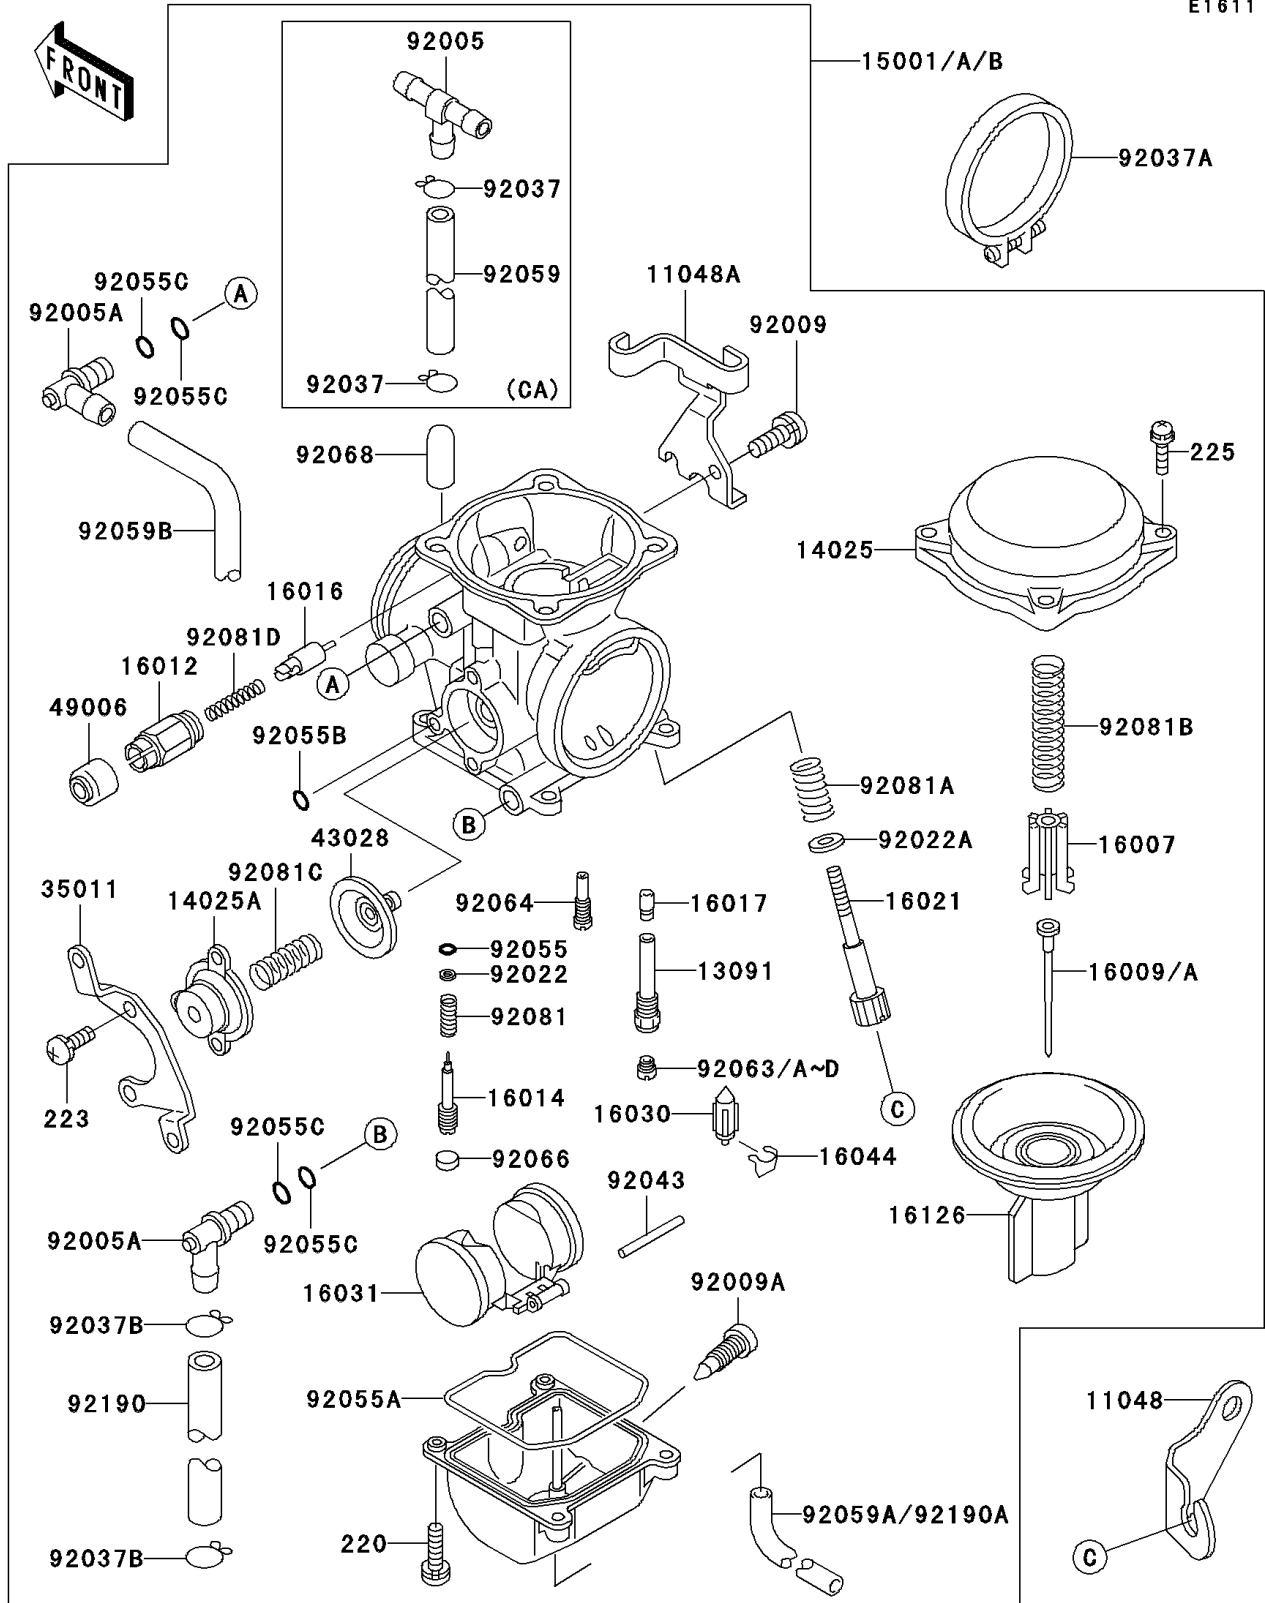

1993 KLX650

PARTS DIAGRAM

Carburetor

E1611

1993 KLX650

PARTS LIST

Carburetor

Kawasaki

Let the Good Times Roll®

ITEM NAME

PART NUMBER

QUANTITY
