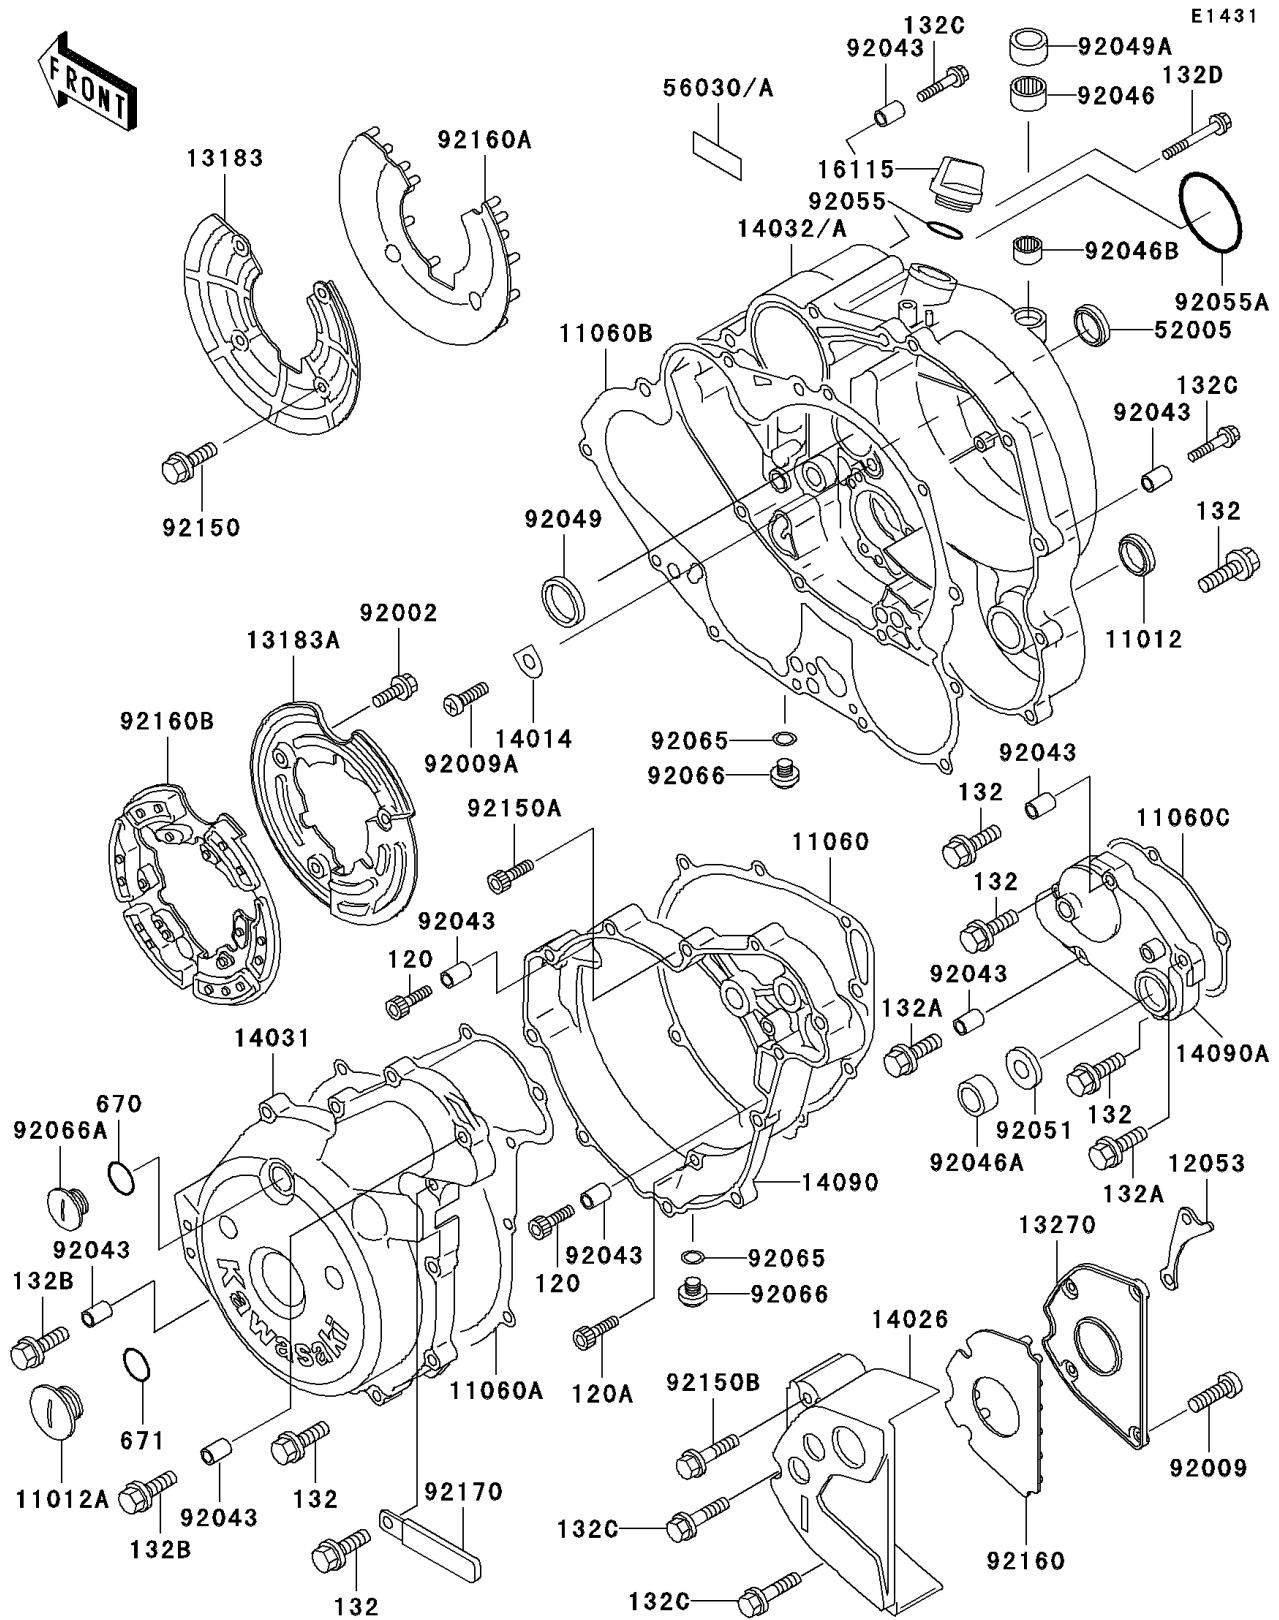

1996 KLX650

PARTS DIAGRAM

Engine Cover(s)

Kawasaki

Let the Good Times Roll®

1996 KLX650

PARTS LIST

Engine Cover(s)

ITEM NAME

PART NUMBER

QUANTITY
