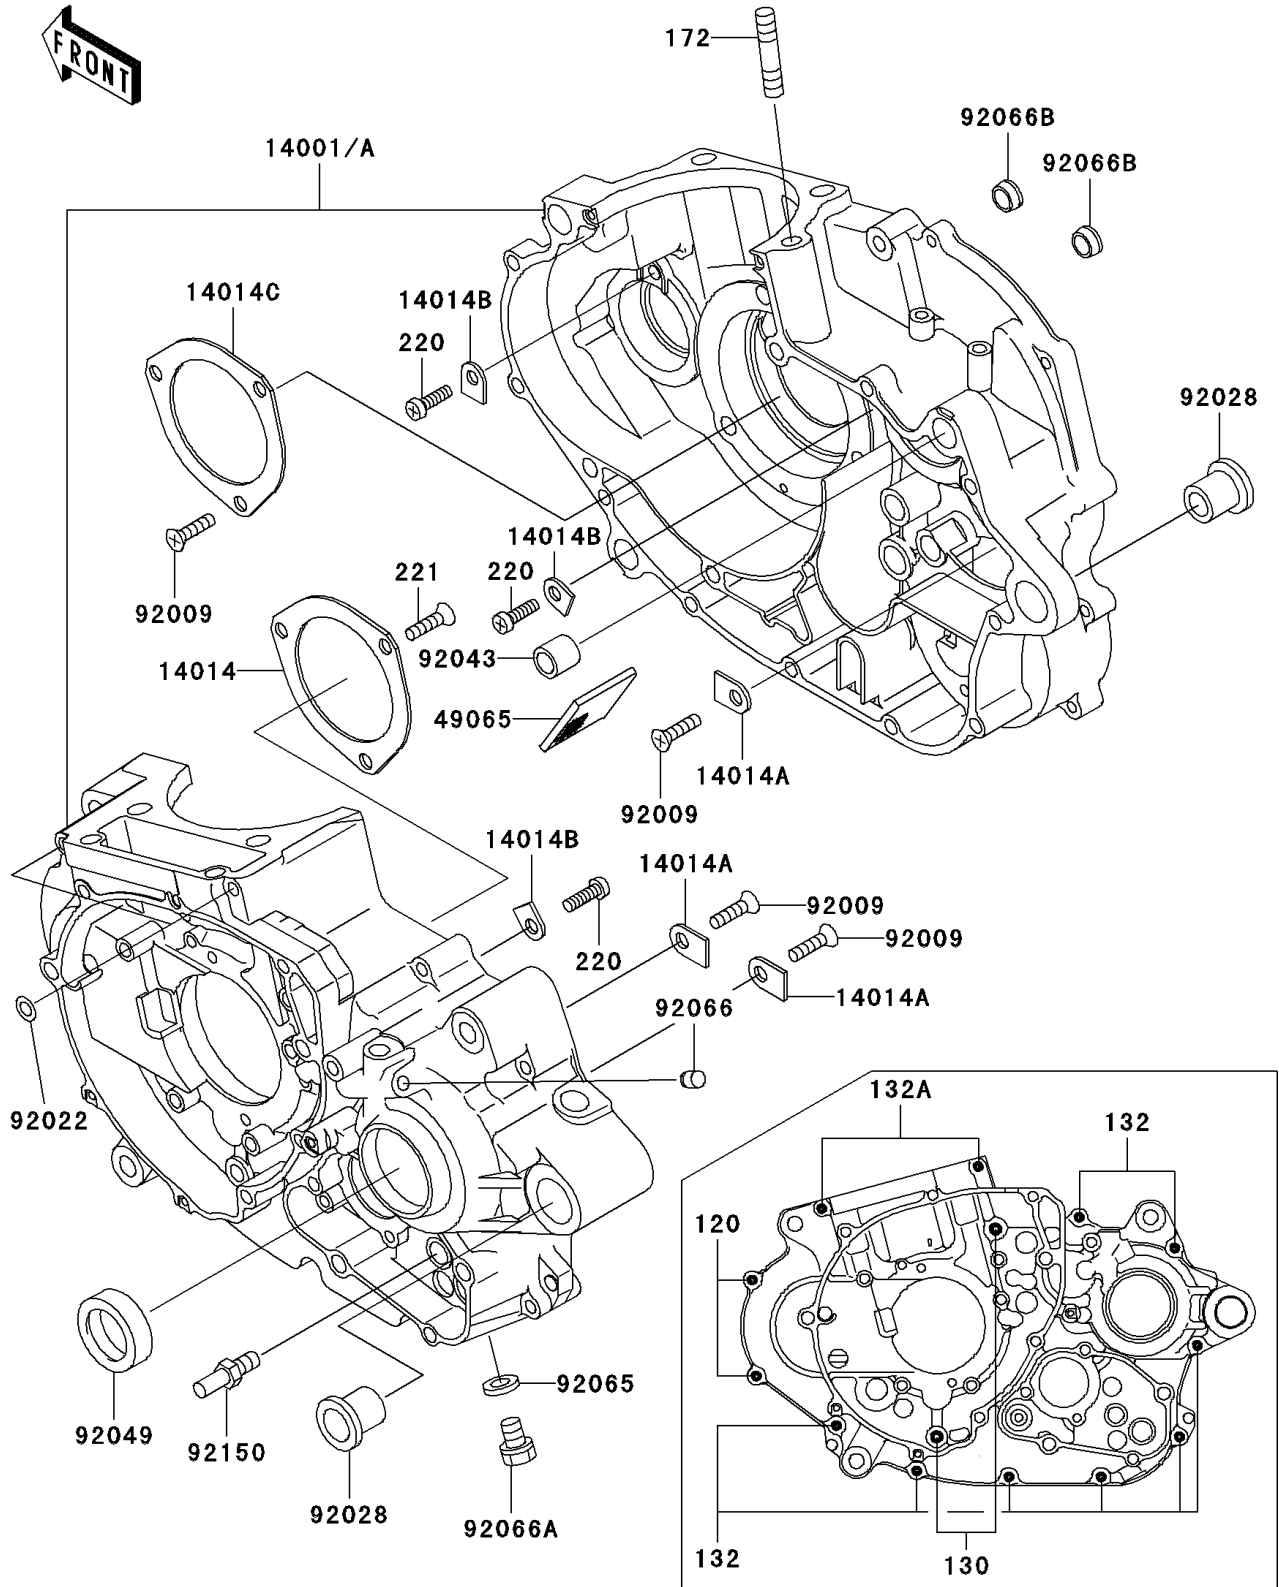

1995 KLX650

PARTS DIAGRAM

Crankcase

E1411

1995 KLX650

PARTS LIST

Crankcase

ITEM NAME

PART NUMBER

QUANTITY
