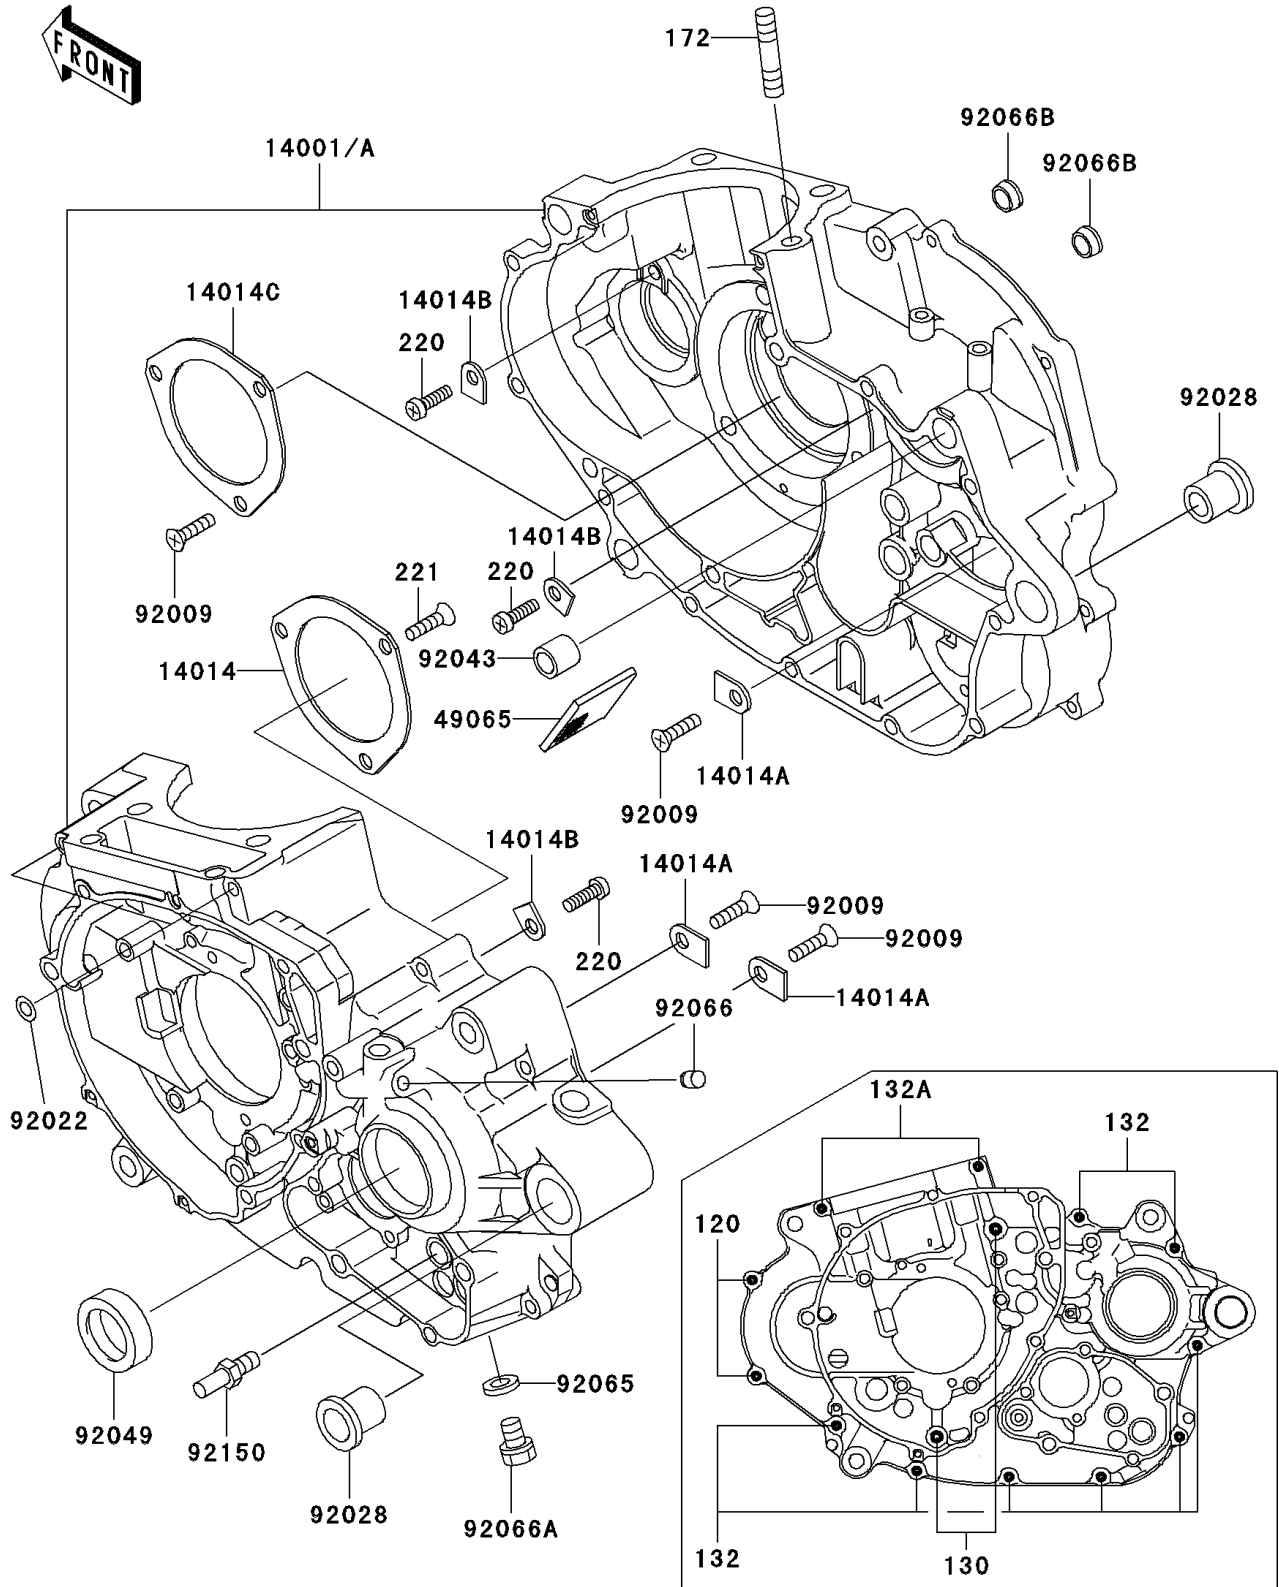

1993 KLX650

PARTS DIAGRAM

Crankcase

E1411

1993 KLX650

PARTS LIST

Crankcase

ITEM NAME

PART NUMBER

QUANTITY
