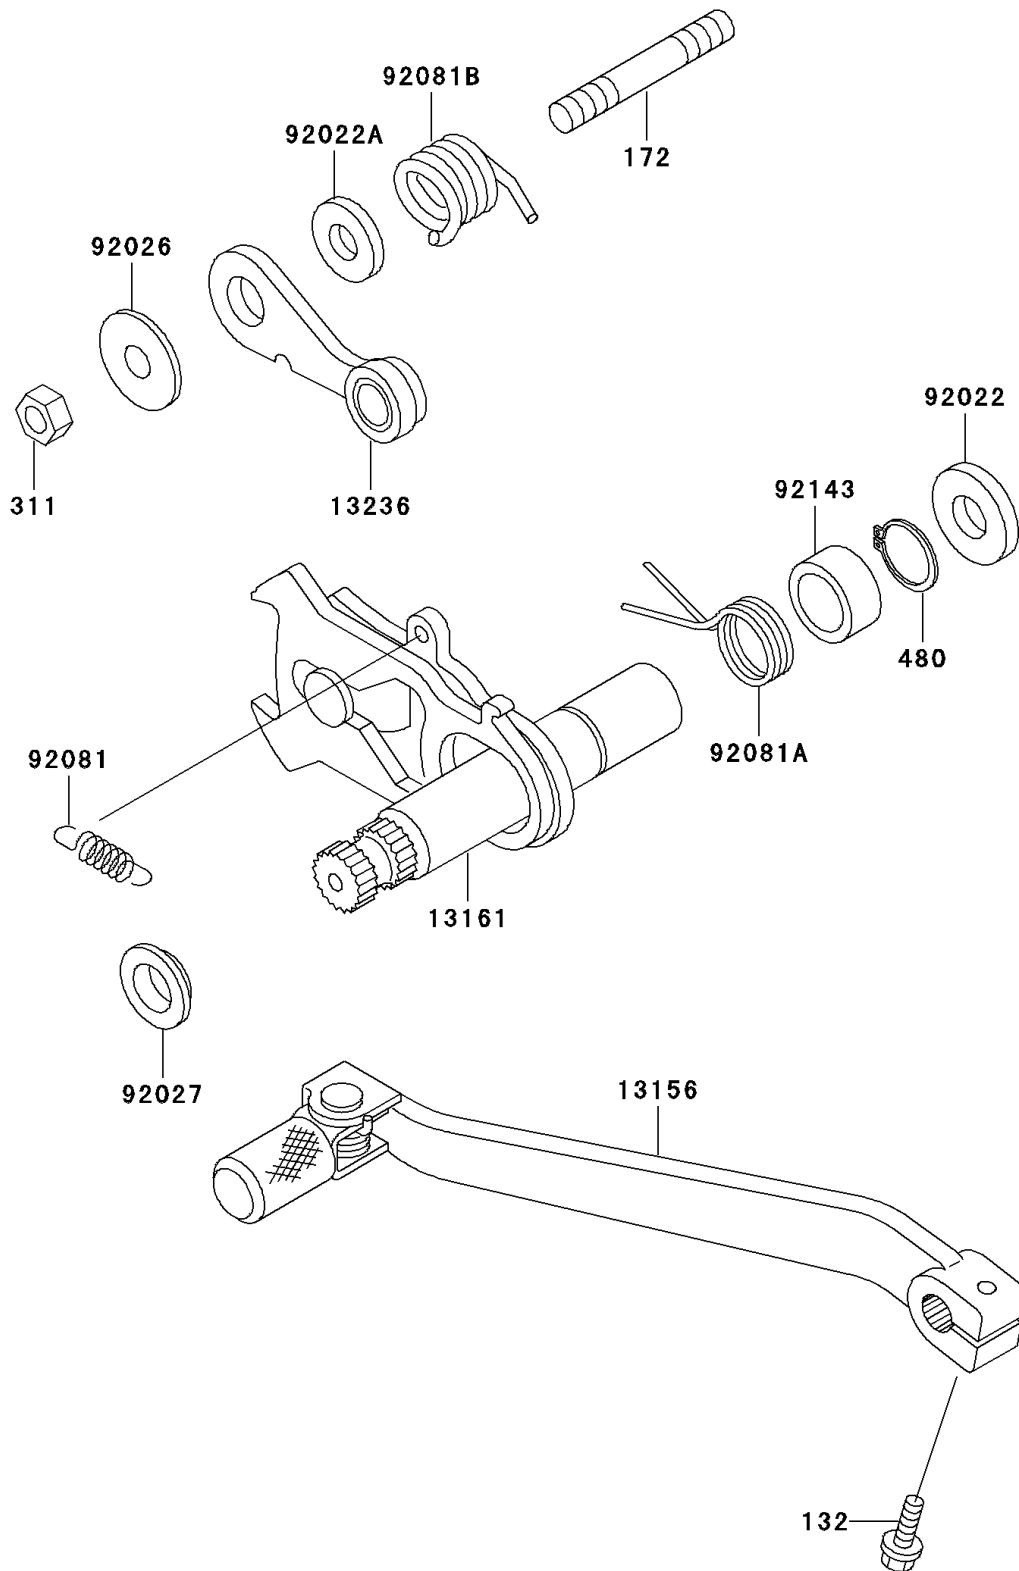

1993 KLX650

PARTS DIAGRAM

Gear Change Mechanism

E1370

1993 KLX650

PARTS LIST

Gear Change Mechanism

ITEM NAME

PART NUMBER

QUANTITY
