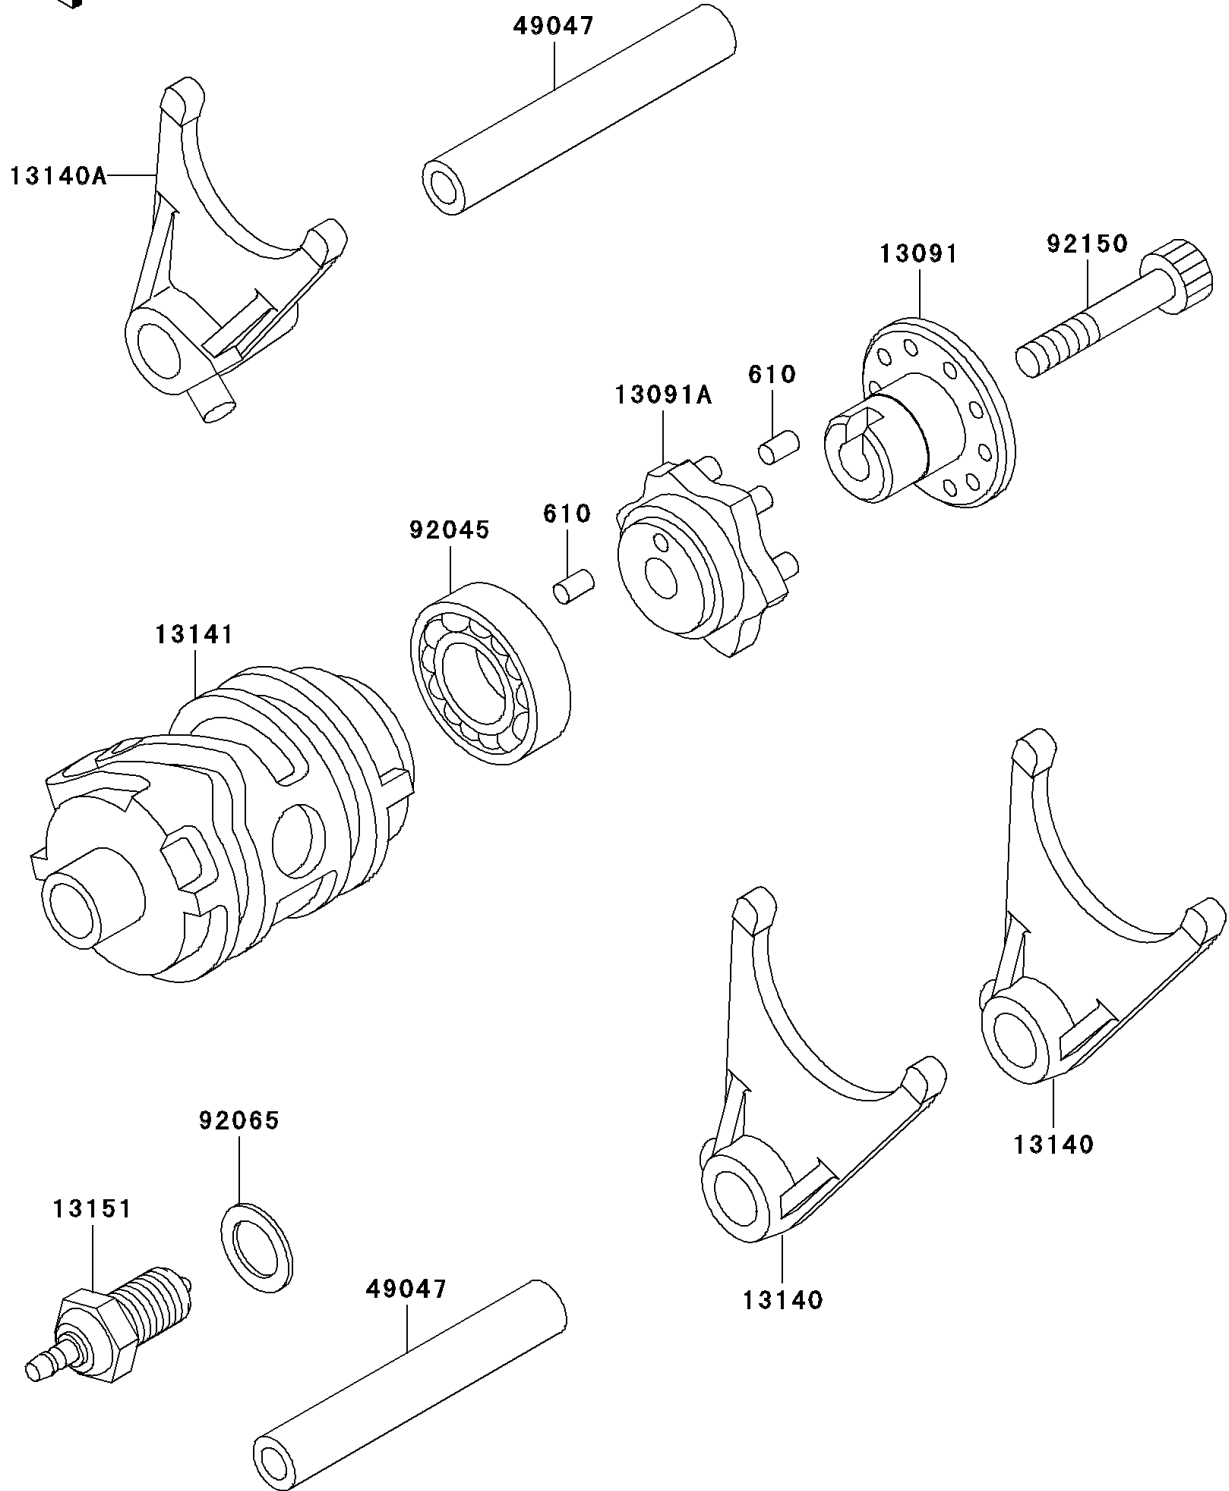

1996 KLX650

PARTS DIAGRAM

Gear Change Drum/Shift Fork(s)

E1362

1996 KLX650

PARTS LIST

Gear Change Drum/Shift Fork(s)

ITEM NAME

PART NUMBER

QUANTITY
