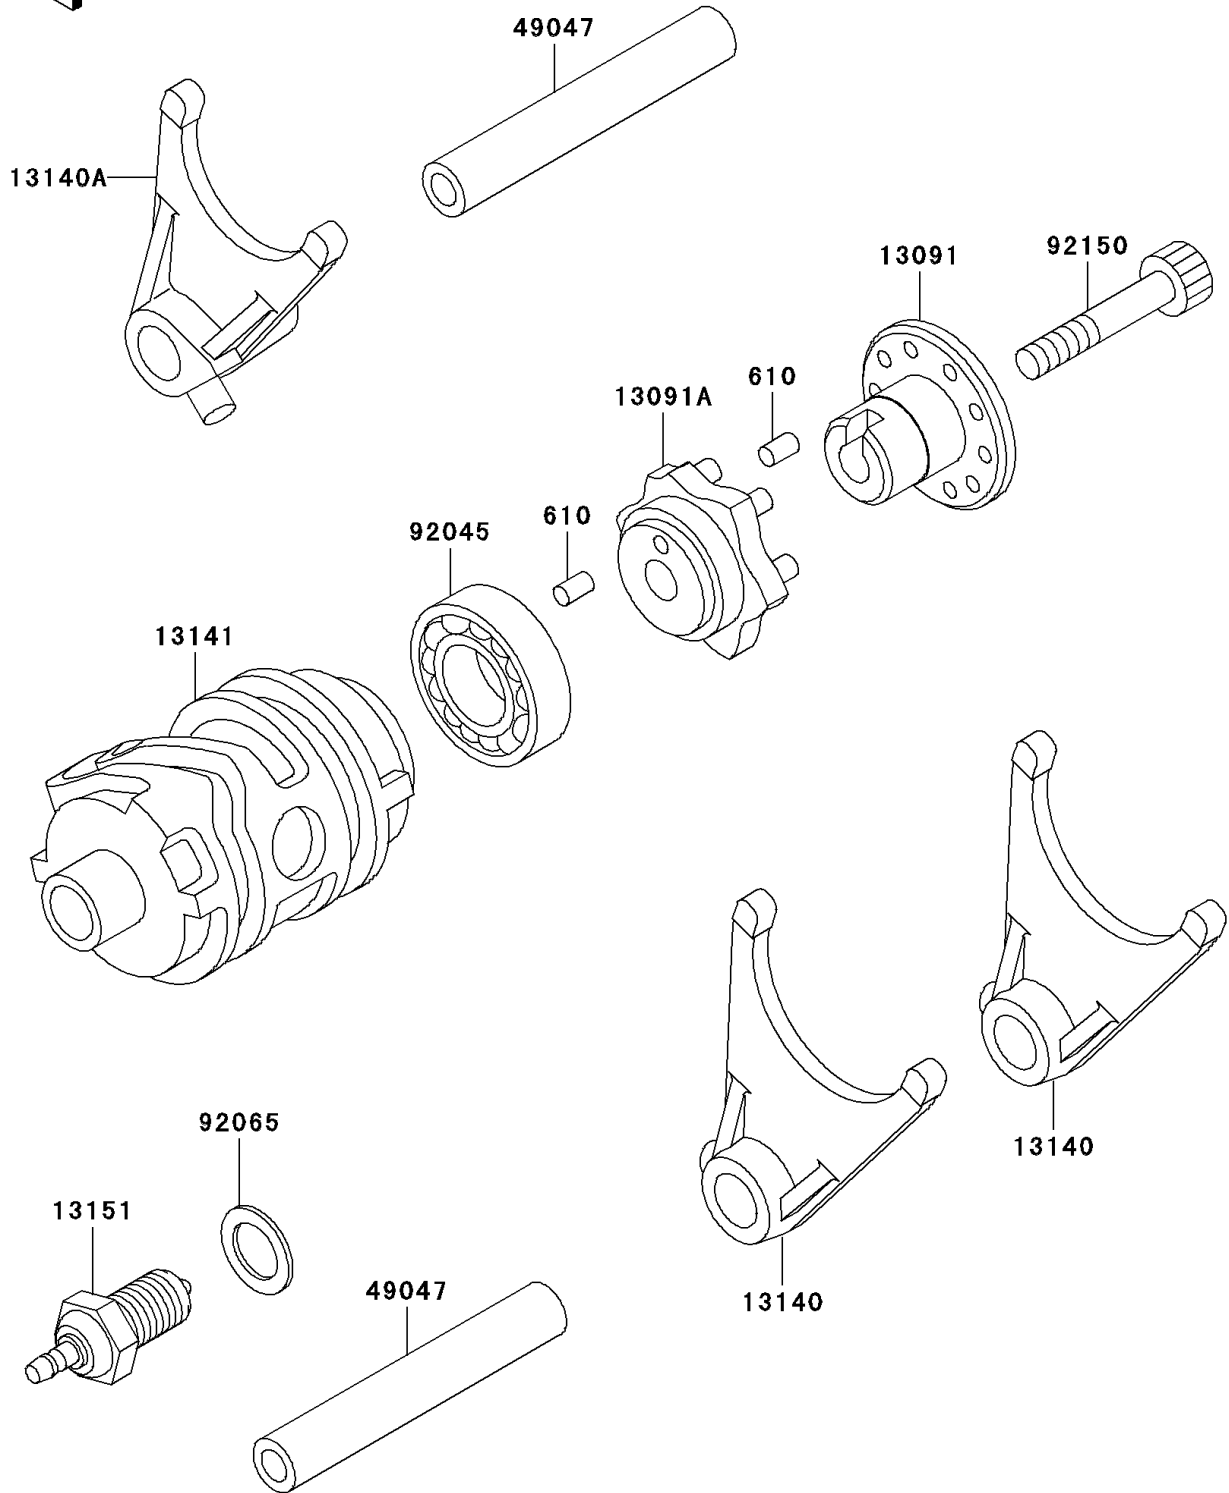

1993 KLX650

PARTS DIAGRAM

Gear Change Drum/Shift Fork(s)

E1362

1993 KLX650

PARTS LIST

Gear Change Drum/Shift Fork(s)

ITEM NAME

PART NUMBER

QUANTITY
