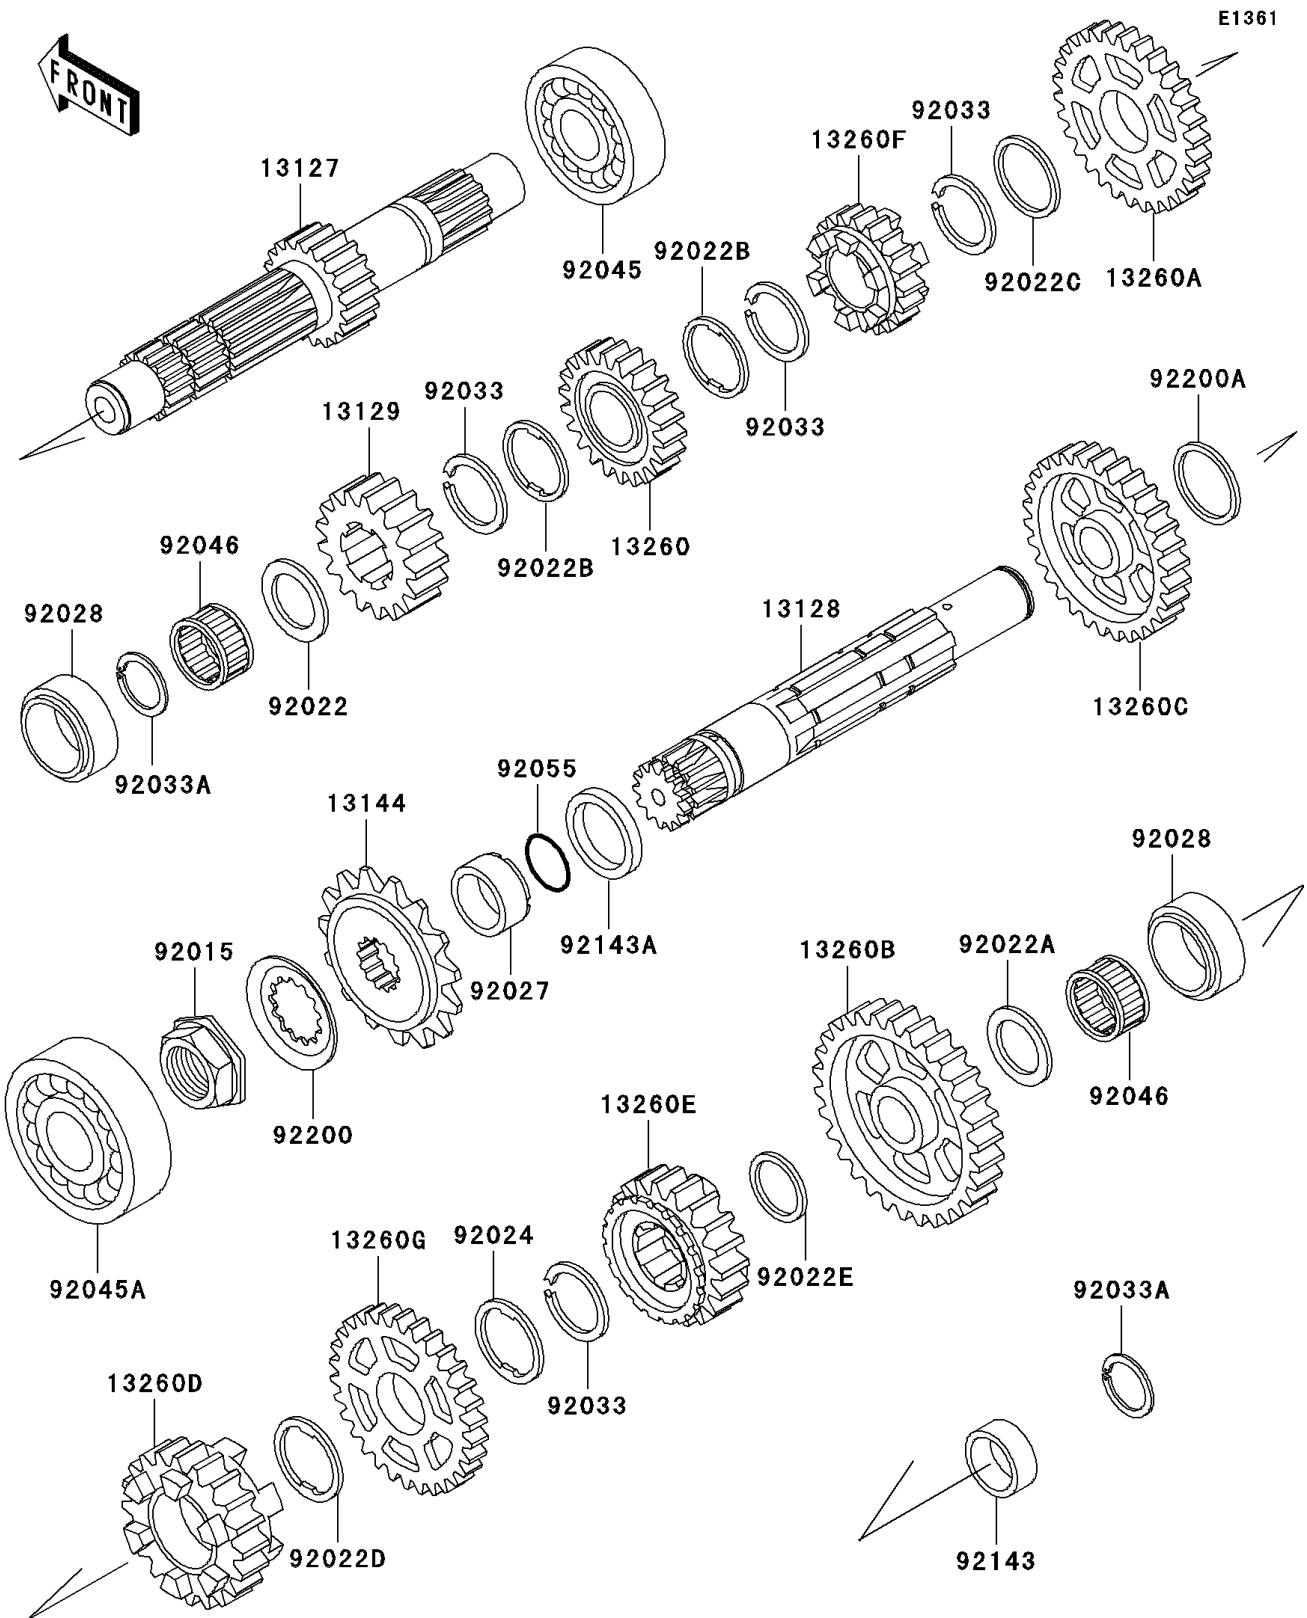

1996 KLX650

PARTS DIAGRAM

Transmission

1996 KLX650

PARTS LIST

Transmission

ITEM NAME

PART NUMBER

QUANTITY
