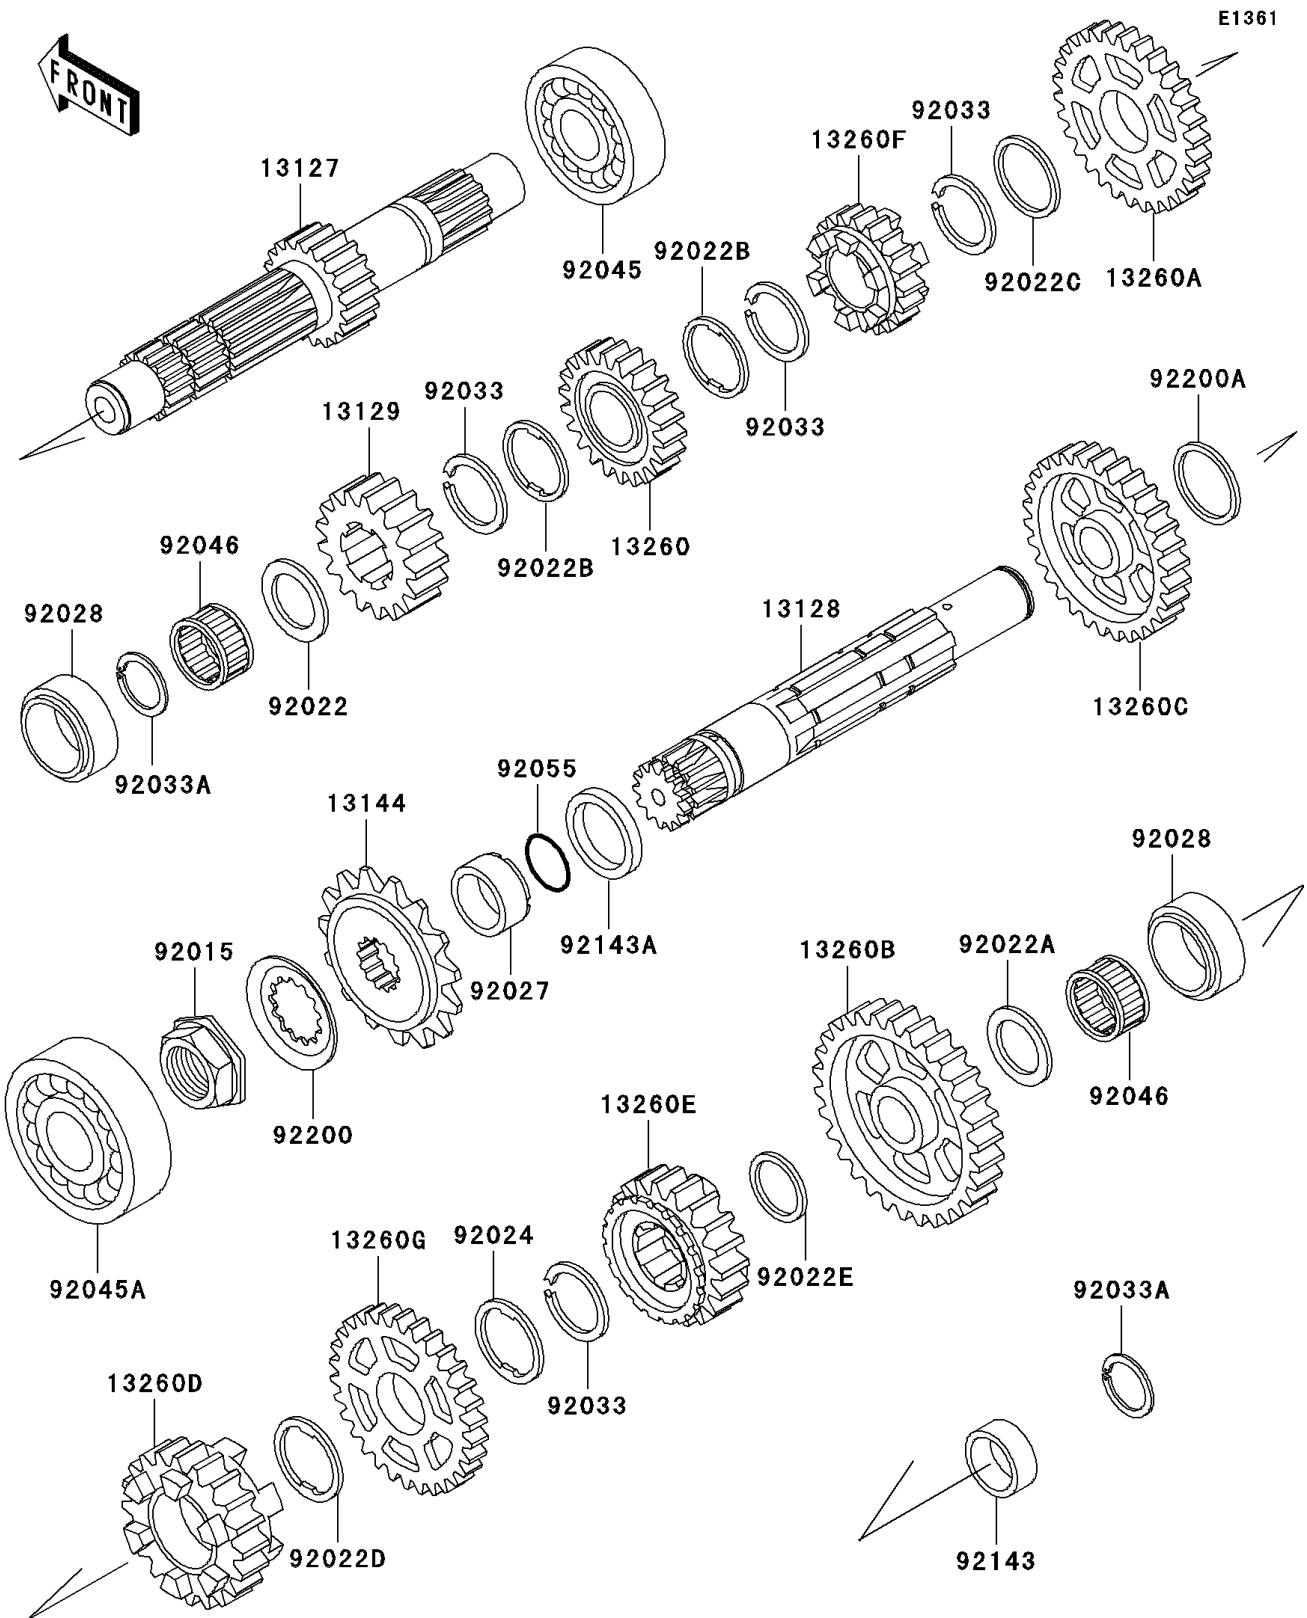

1995 KLX650

PARTS DIAGRAM

Transmission

1995 KLX650

PARTS LIST

Transmission

ITEM NAME

PART NUMBER

QUANTITY
