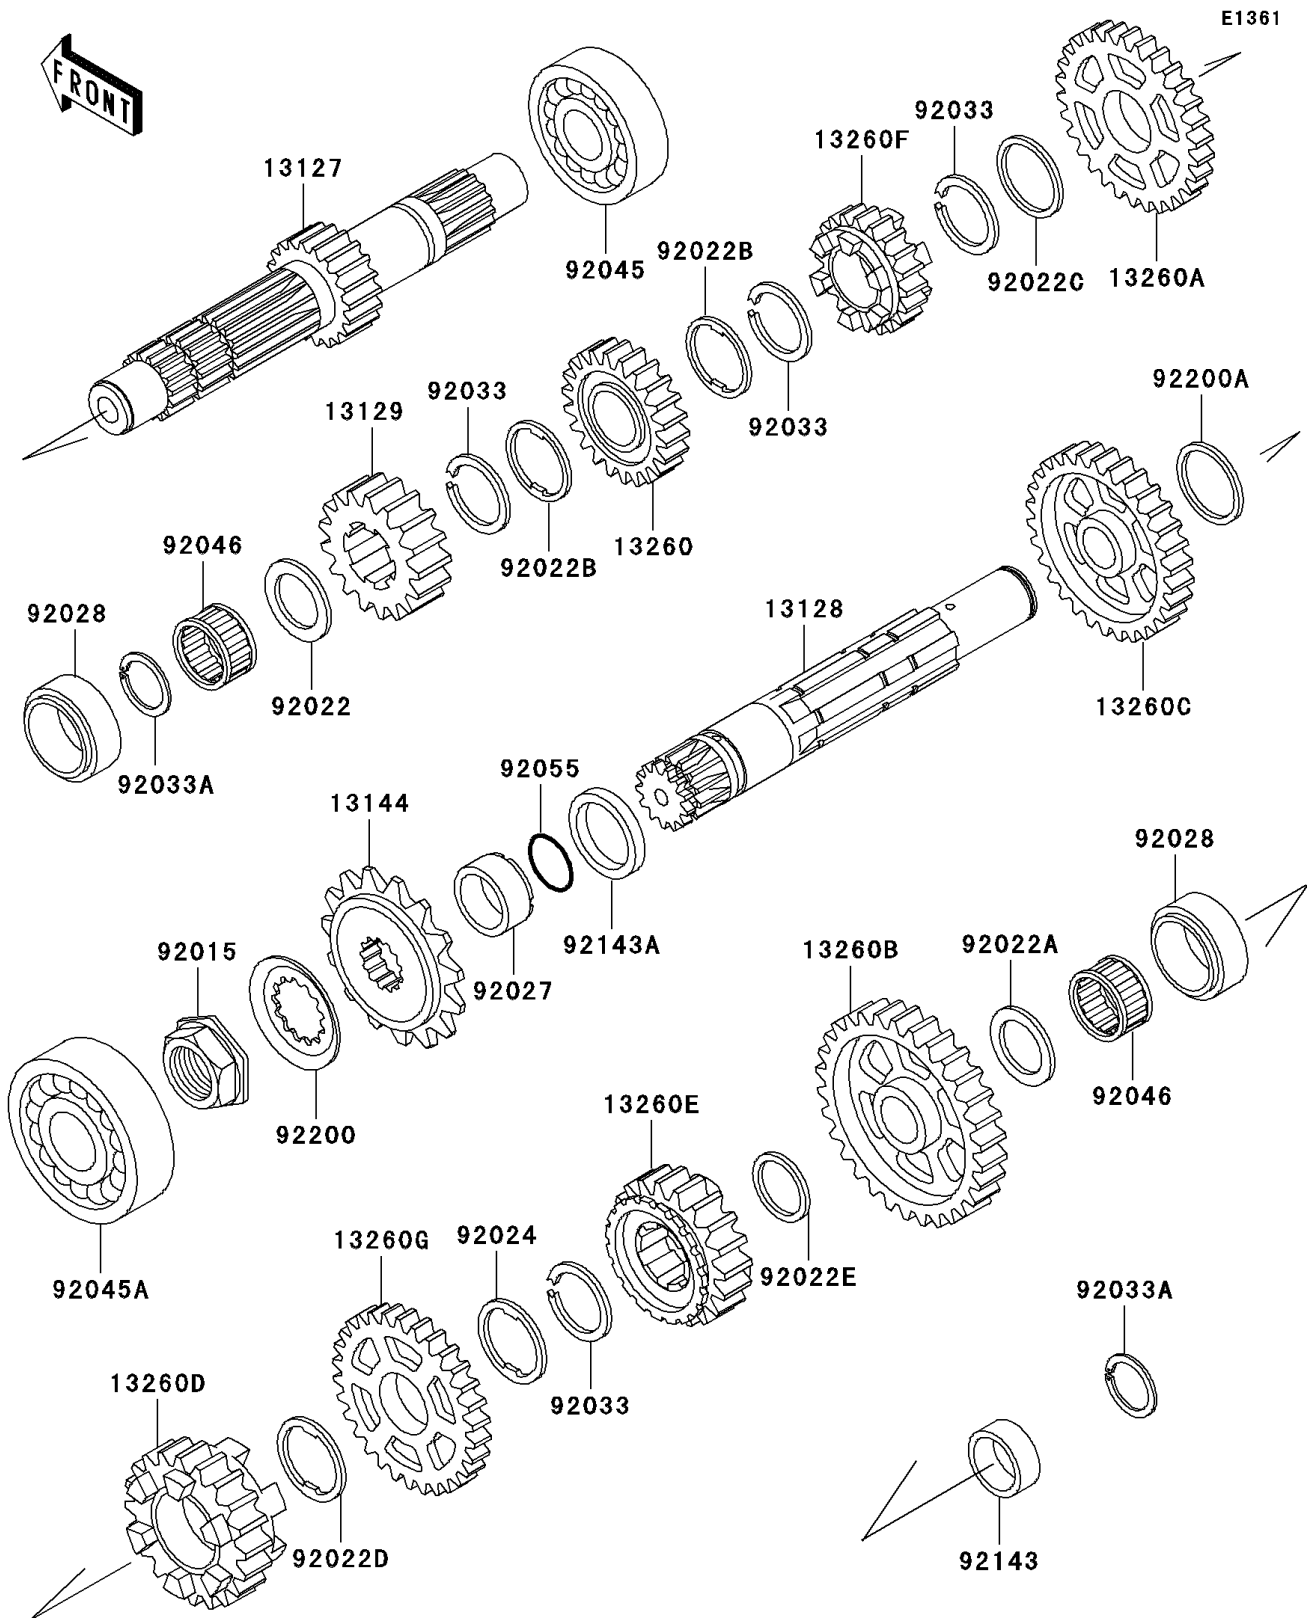

1993 KLX650

PARTS DIAGRAM

Transmission

1993 KLX650

PARTS LIST

Transmission

Kawasaki

Let the Good Times Roll®

ITEM NAME

PART NUMBER

QUANTITY
