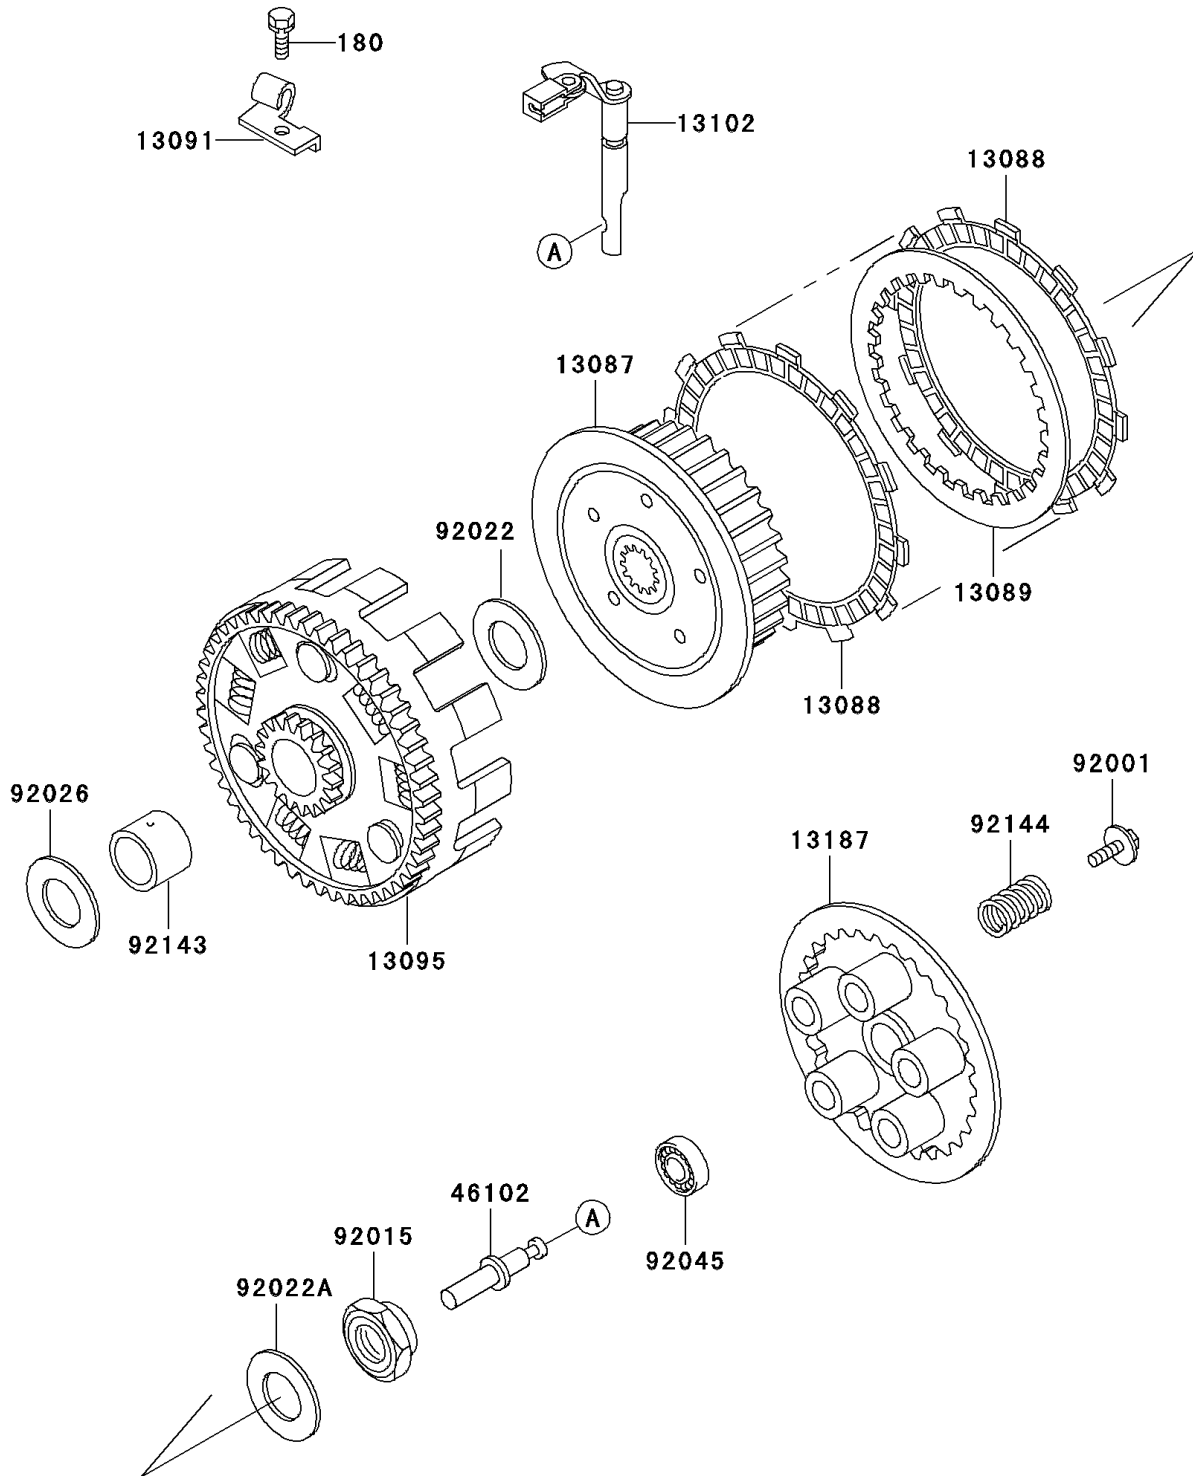

1993 KLX650

PARTS DIAGRAM

Clutch

E1350

1993 KLX650

PARTS LIST

Clutch

Kawasaki

Let the Good Times Roll®

ITEM NAME

PART NUMBER

QUANTITY
