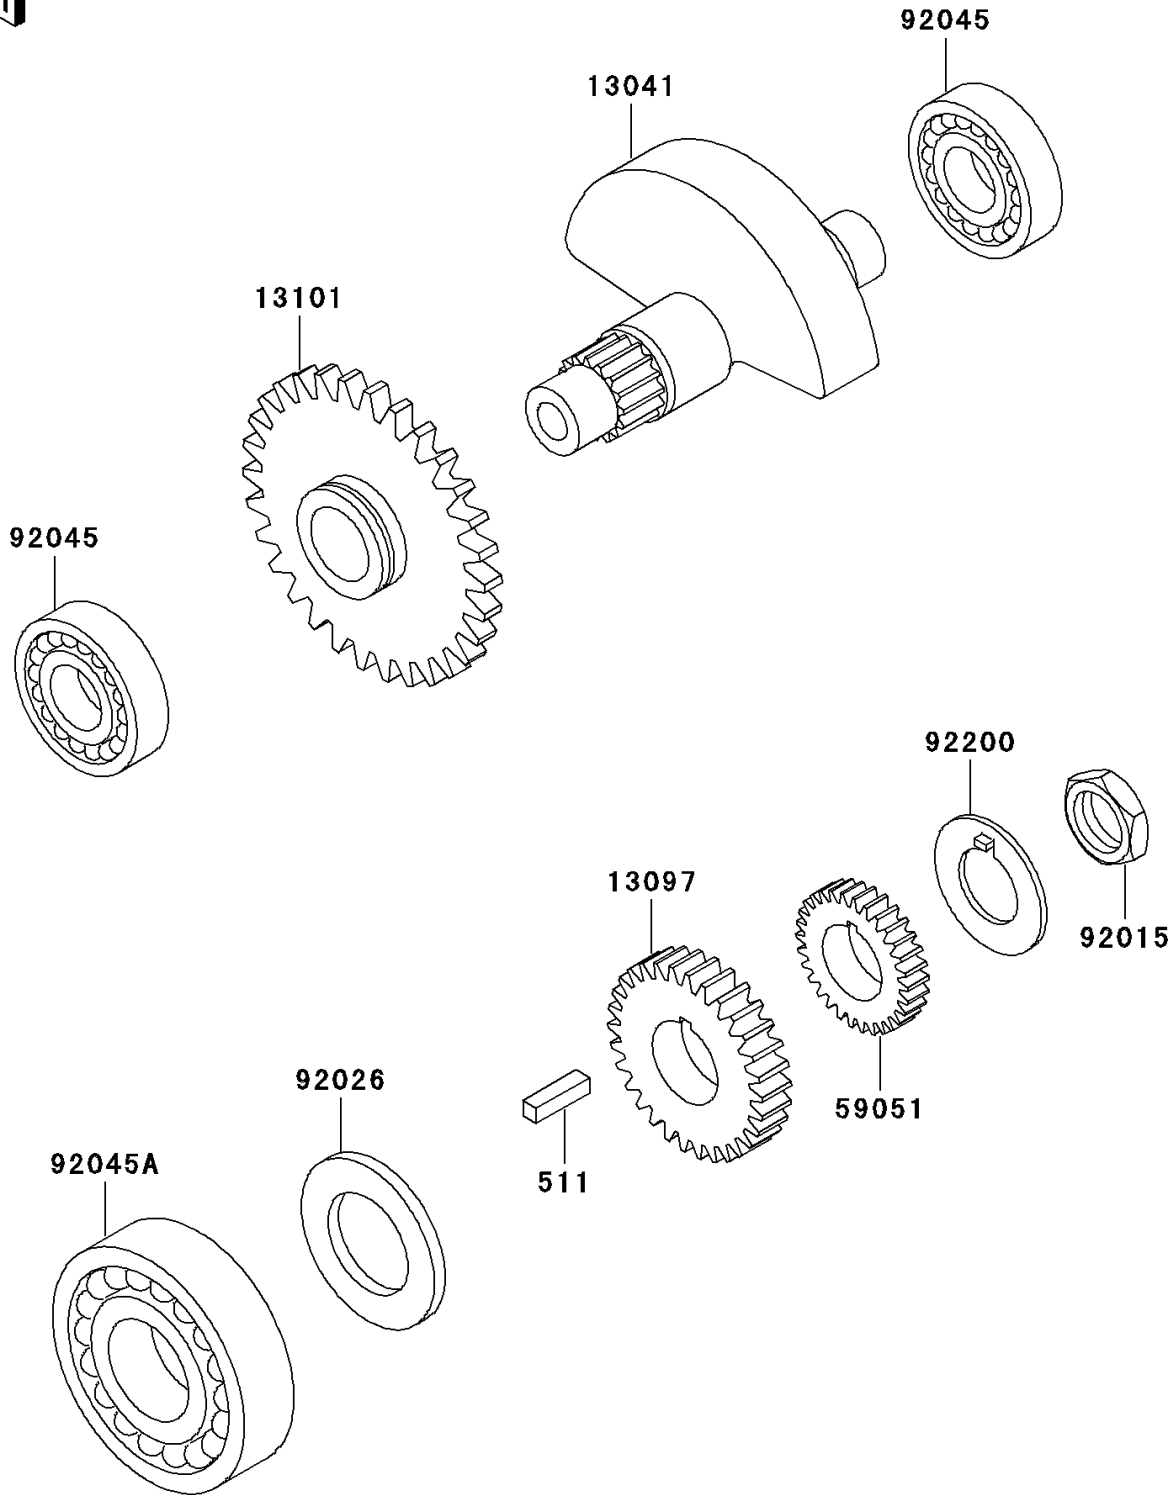

1995 KLX650

PARTS DIAGRAM

Balancer

E1323

1995 KLX650

PARTS LIST

Balancer

ITEM NAME

PART NUMBER

QUANTITY
