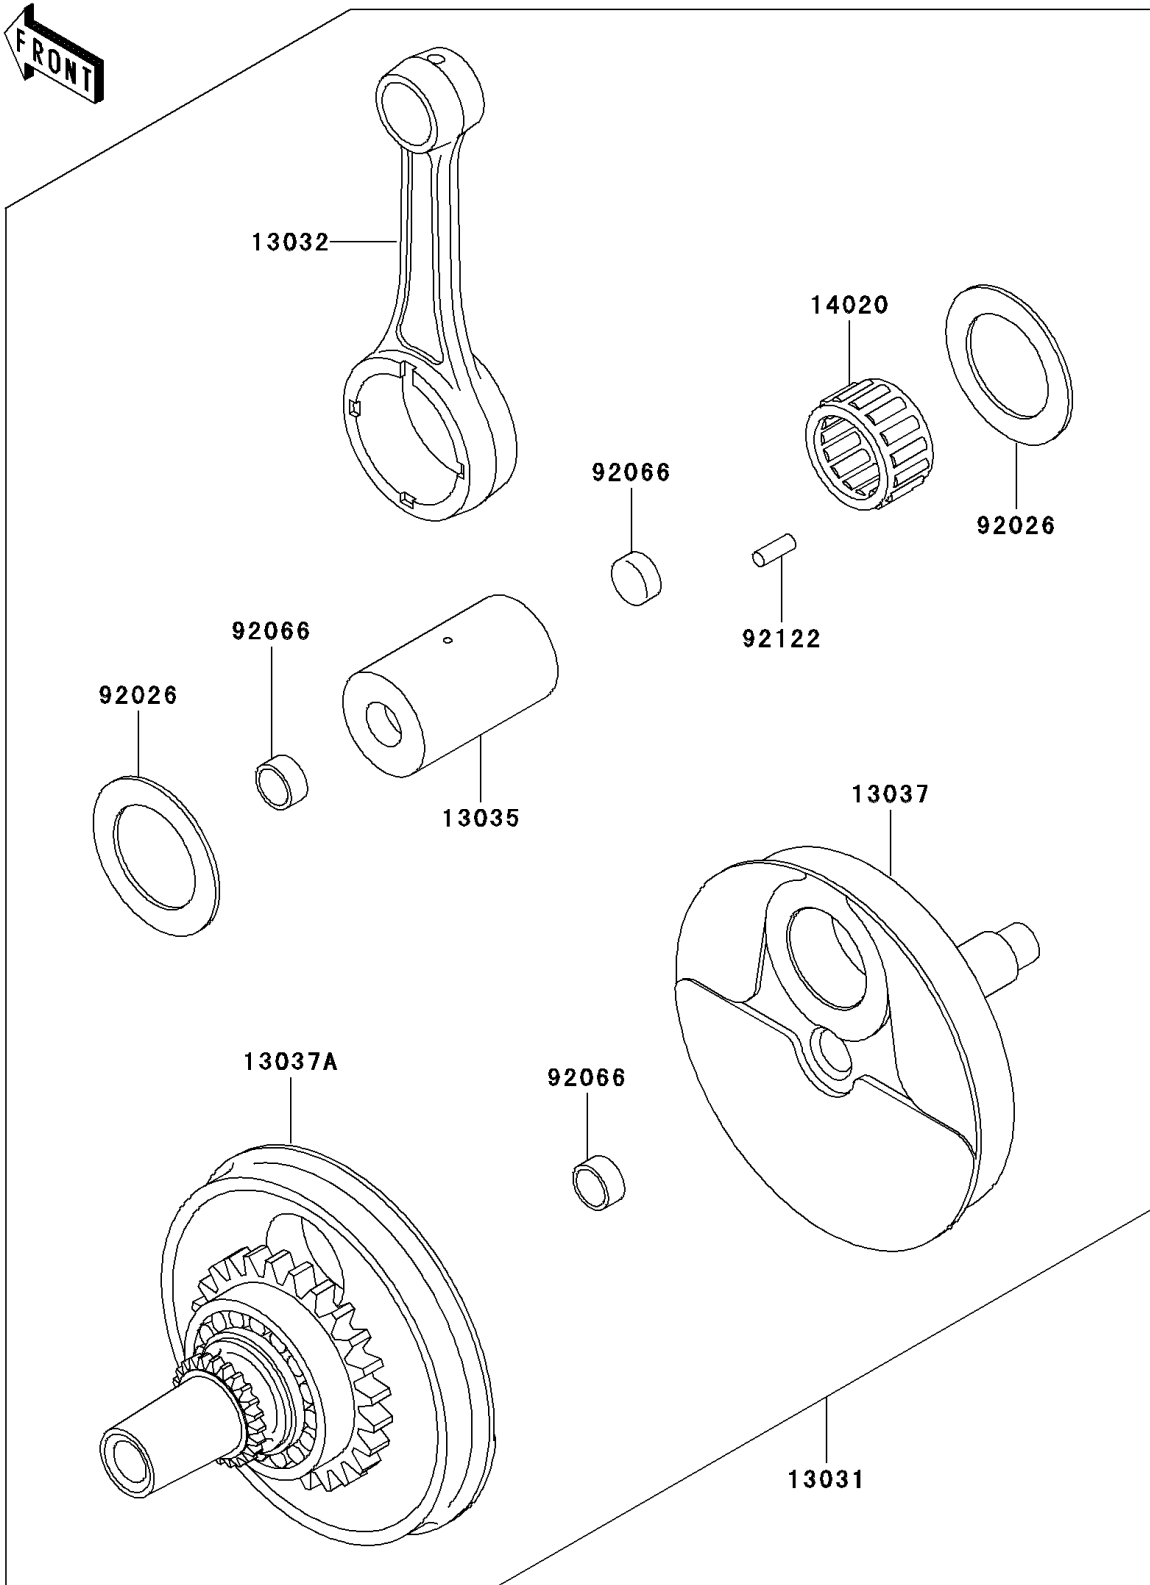

1996 KLX650

PARTS DIAGRAM

Crankshaft

E1321

1996 KLX650

PARTS LIST

Crankshaft

Kawasaki

Let the Good Times Roll®

ITEM NAME

PART NUMBER

QUANTITY
