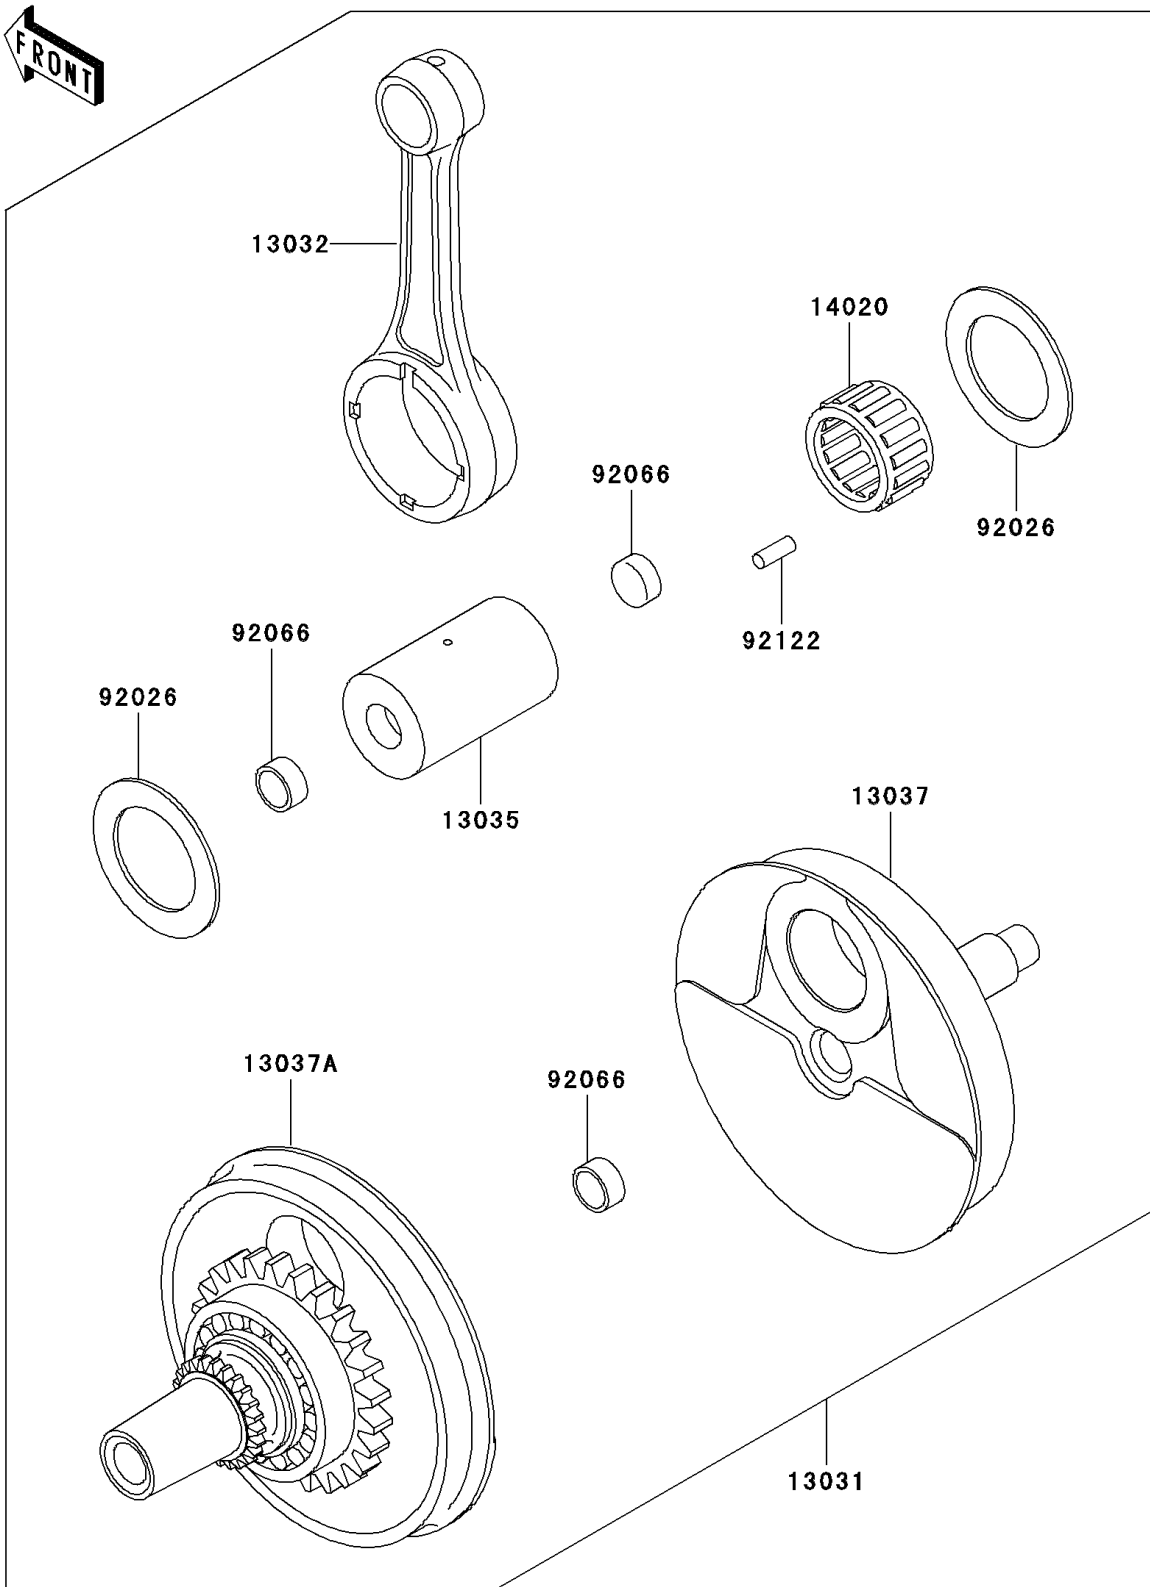

1995 KLX650

PARTS DIAGRAM

Crankshaft

E1321

1995 KLX650

PARTS LIST

Crankshaft

Kawasaki

Let the Good Times Roll®

ITEM NAME

PART NUMBER

QUANTITY
