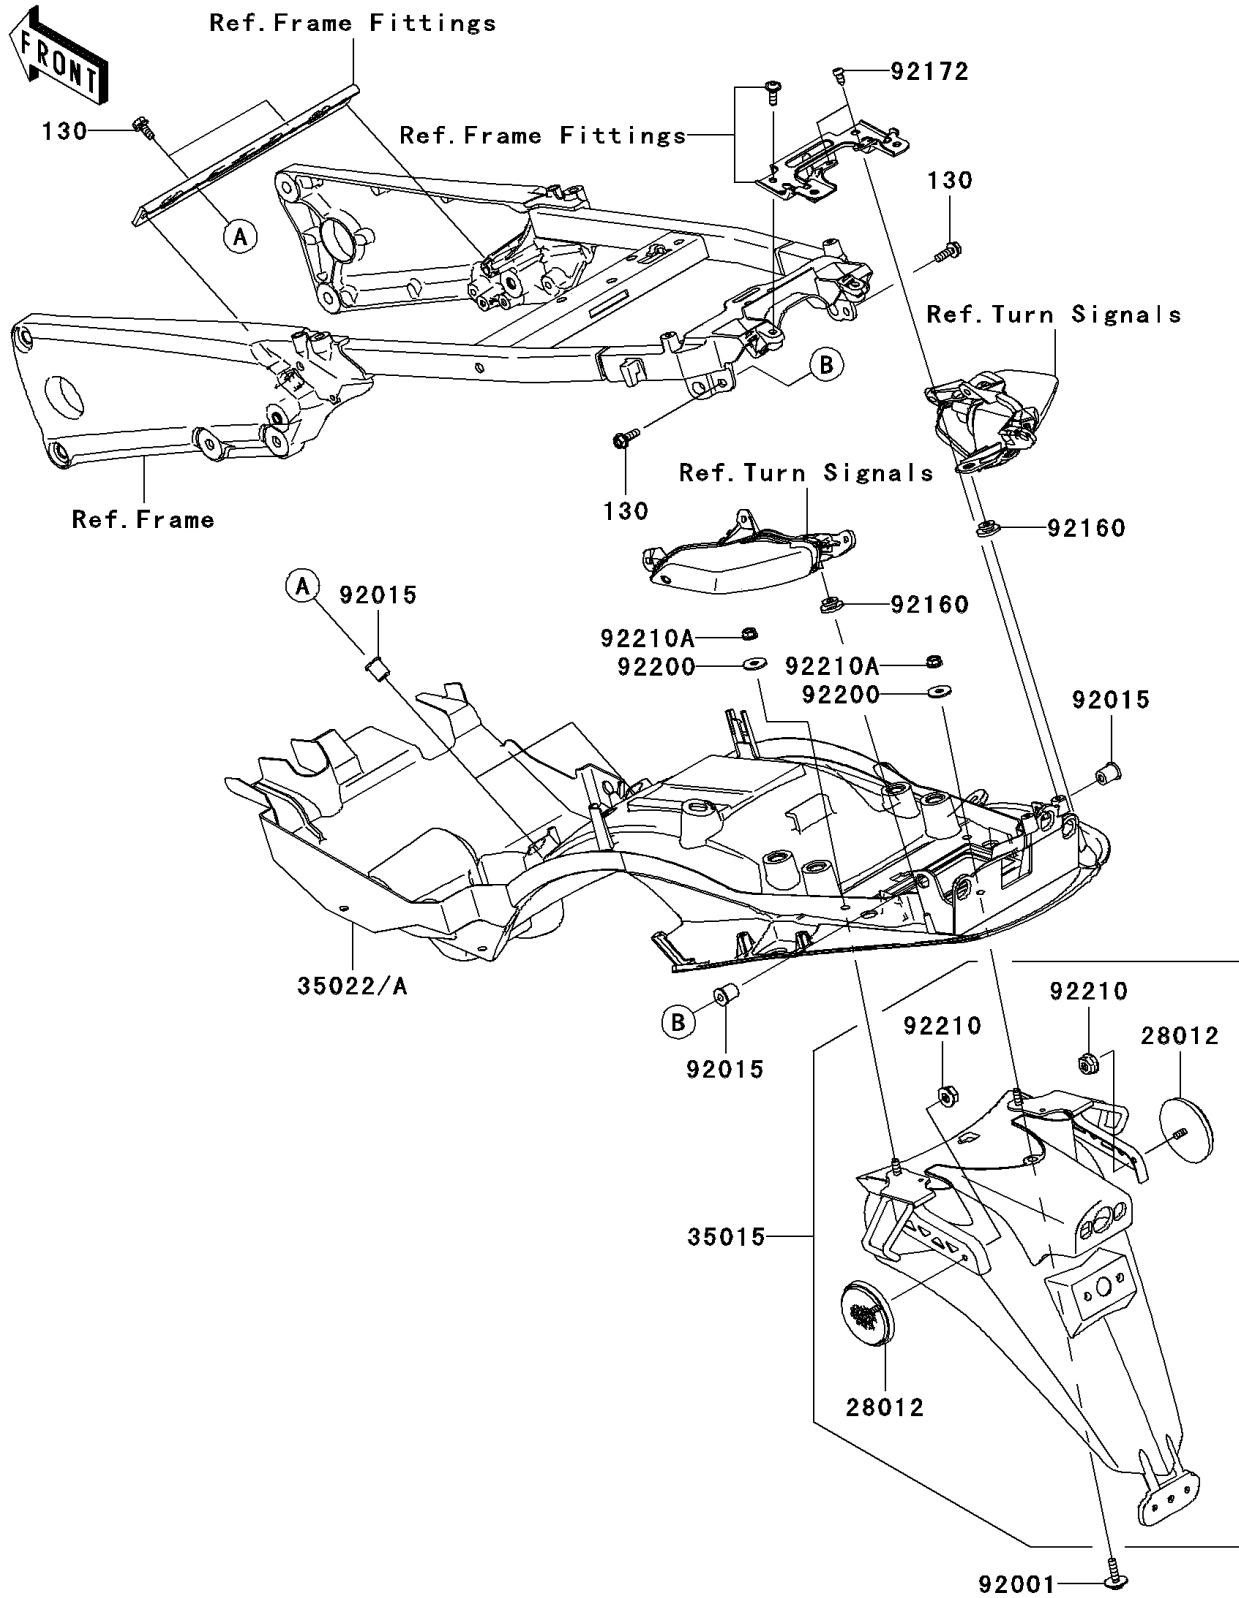

2009 Ninja[®] ZX[™]-14

PARTS DIAGRAM

Rear Fender(s)

F2172

2009 Ninja® ZX™-14

PARTS LIST

Rear Fender(s)

ITEM NAME

PART NUMBER

QUANTITY
