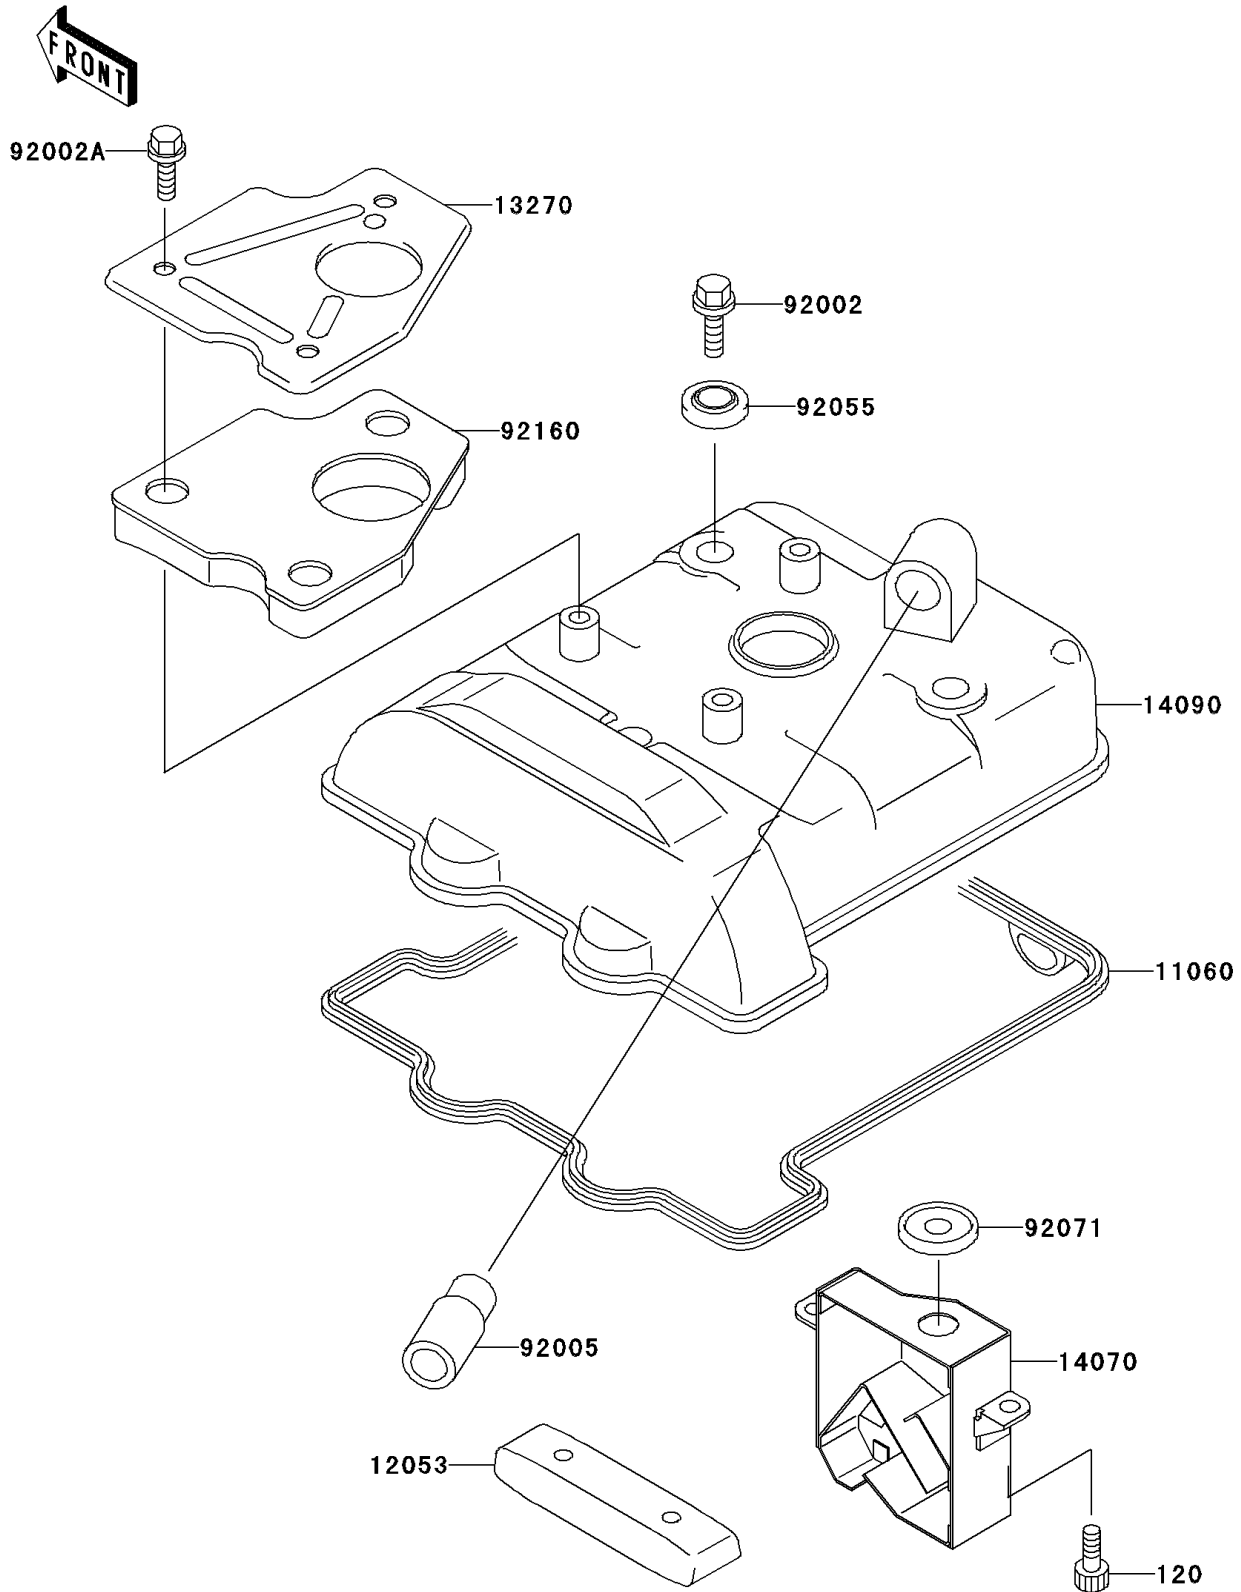

1996 KLX650

PARTS DIAGRAM

Cylinder Head Cover

E1112

1996 KLX650

PARTS LIST

Cylinder Head Cover

ITEM NAME

PART NUMBER

QUANTITY
