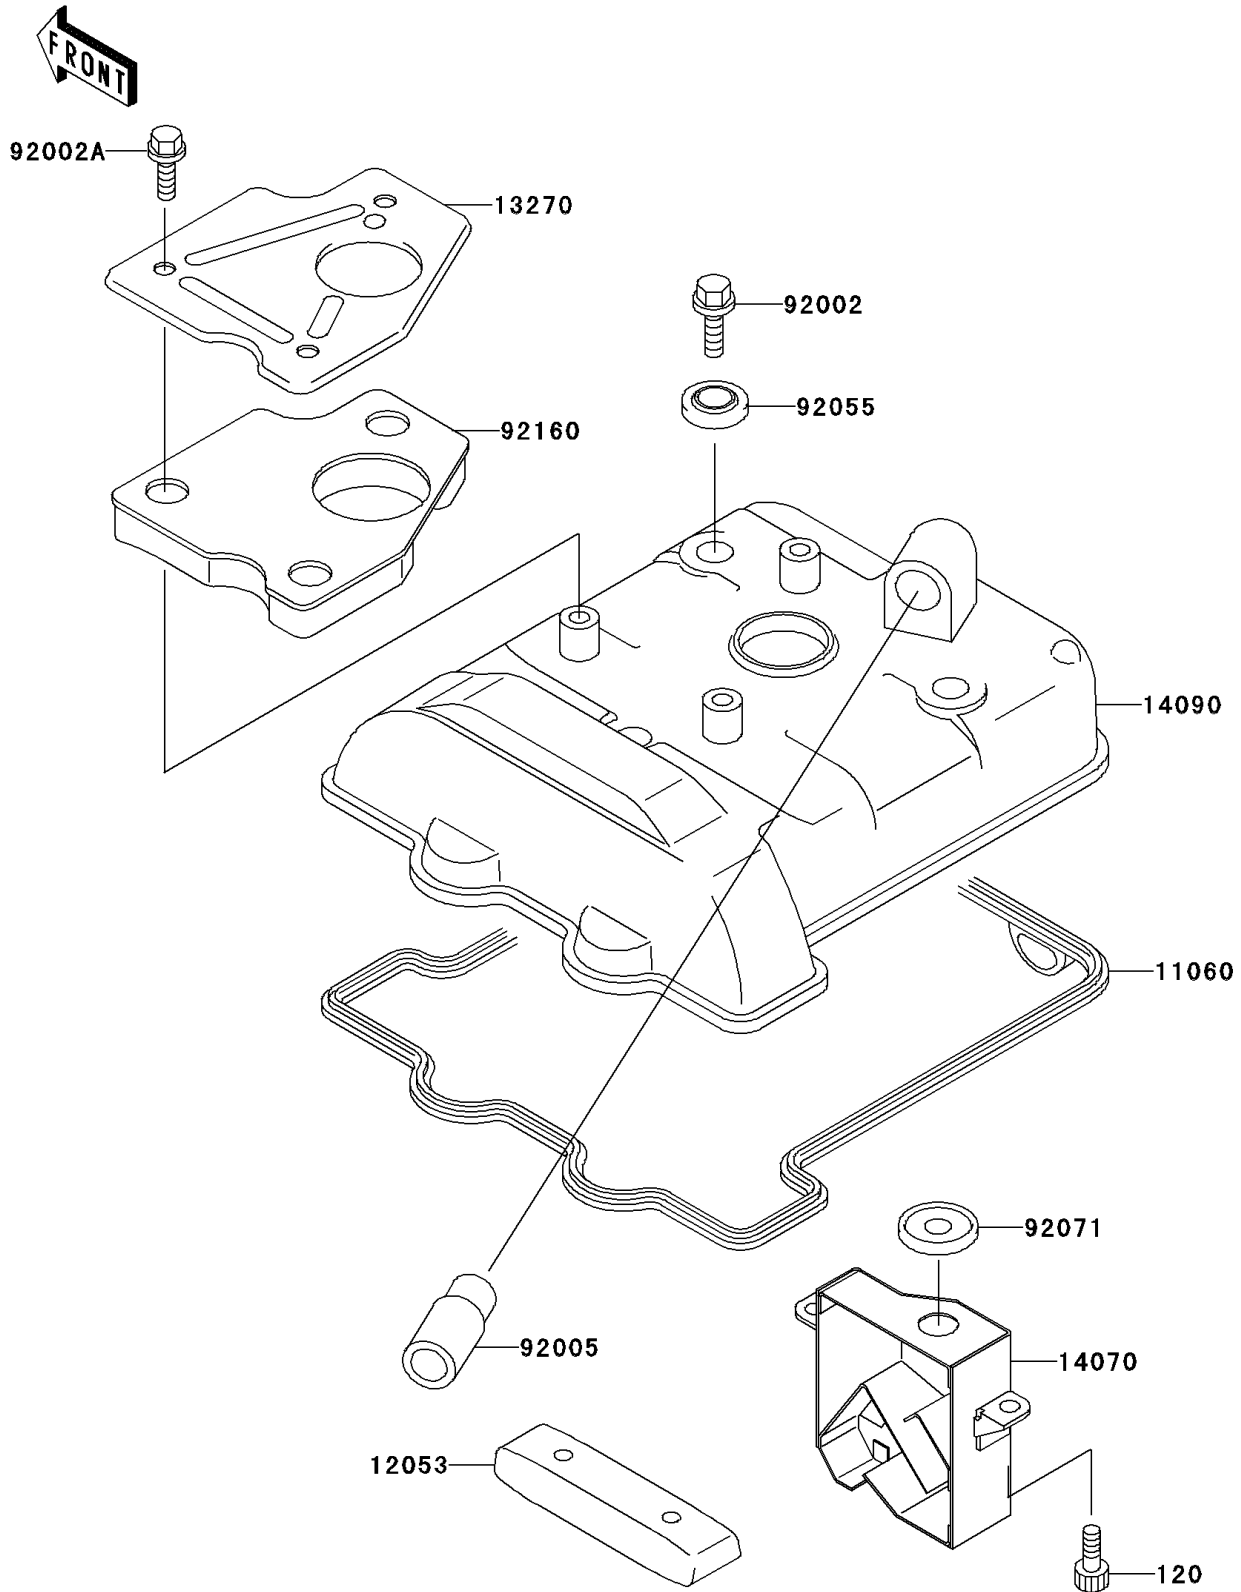

1995 KLX650

PARTS DIAGRAM

Cylinder Head Cover

E1112

1995 KLX650

PARTS LIST

Cylinder Head Cover

Kawasaki

Let the Good Times Roll®

ITEM NAME

PART NUMBER

QUANTITY
