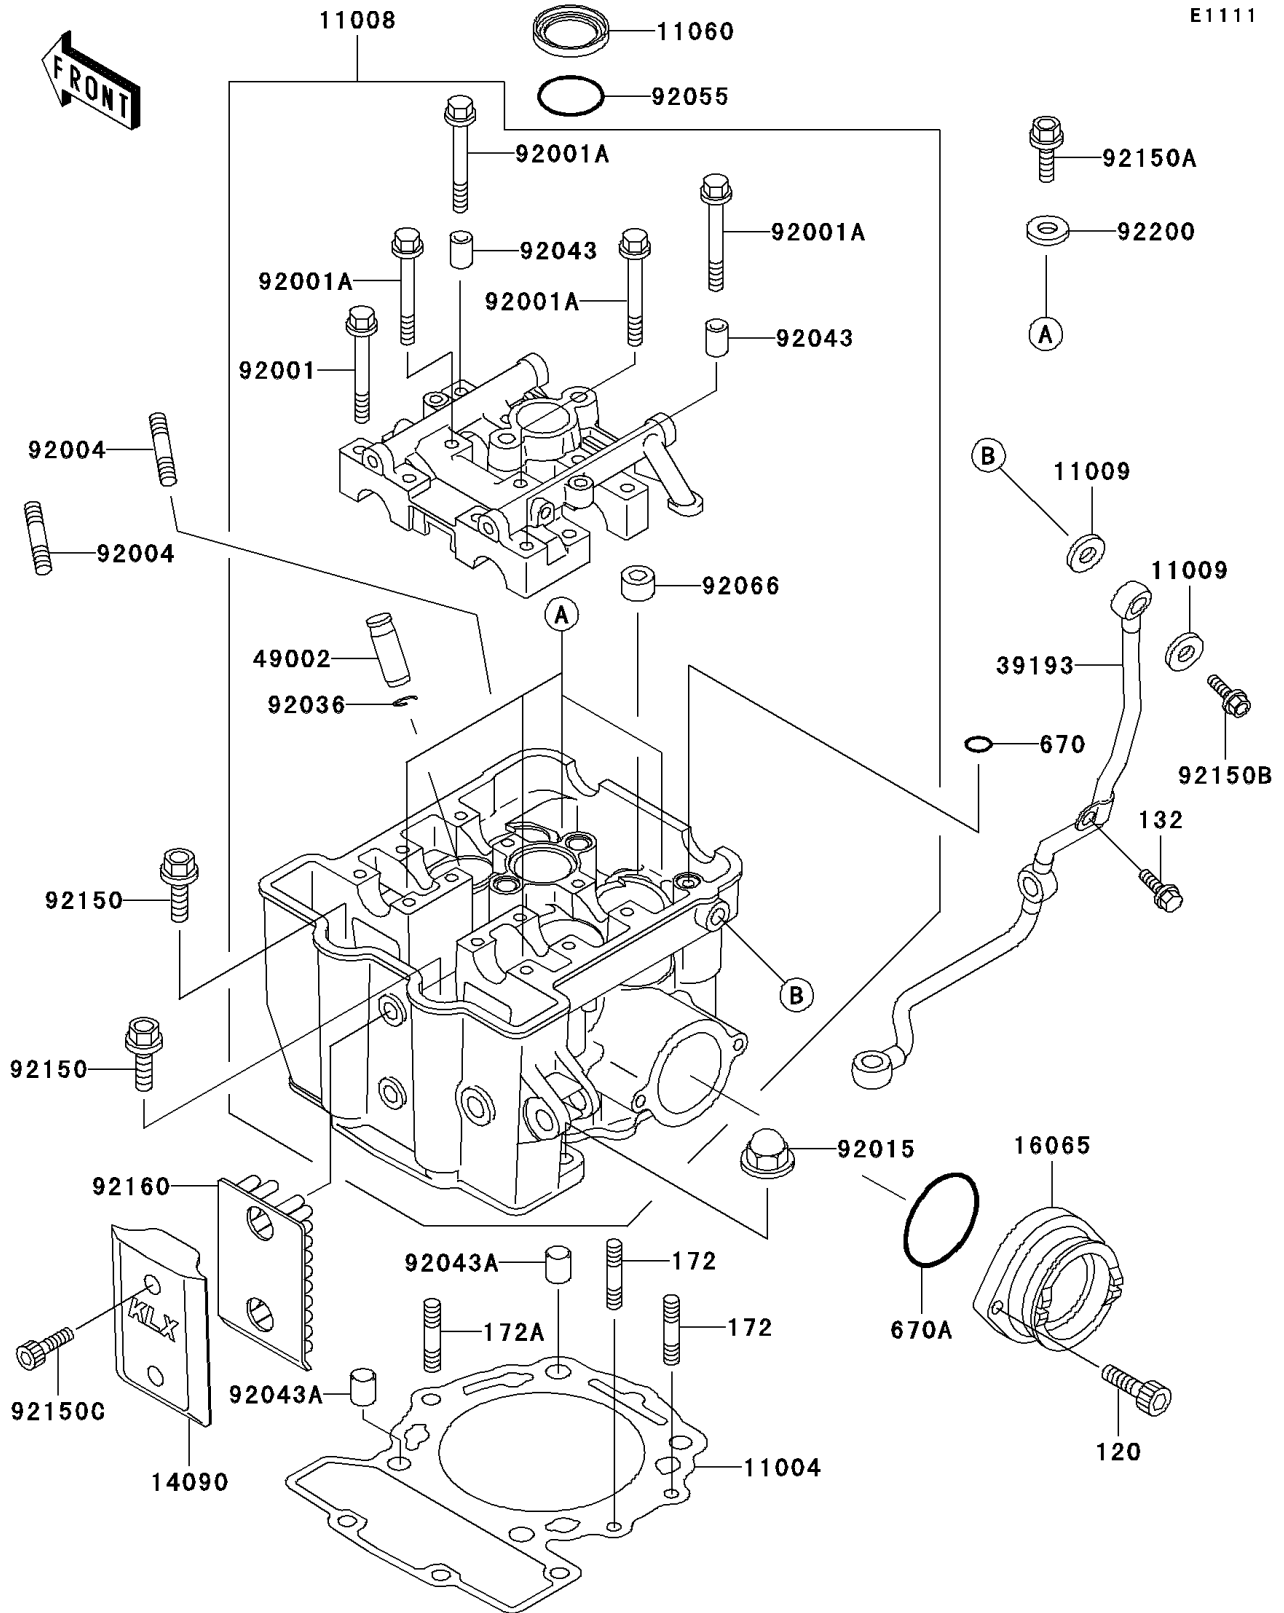

1993 KLX650

PARTS DIAGRAM

Cylinder Head

1993 KLX650

PARTS LIST

Cylinder Head

Kawasaki

Let the Good Times Roll®

ITEM NAME

PART NUMBER

QUANTITY
