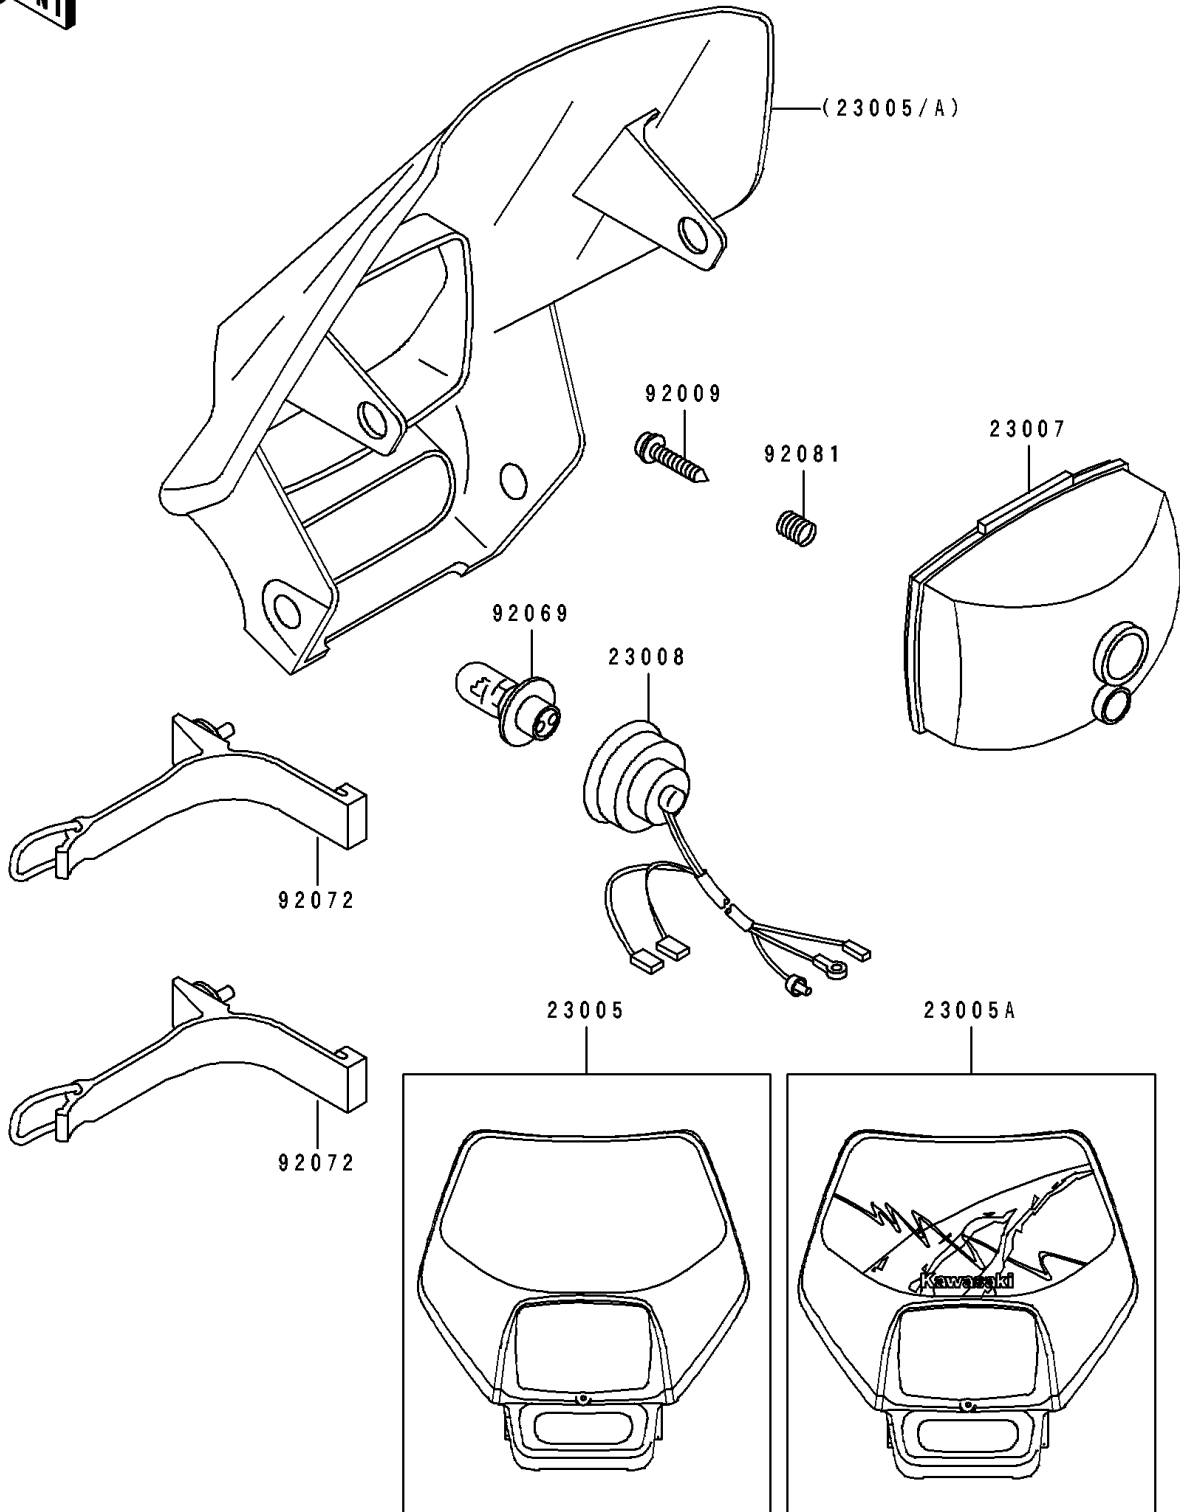

1994 KLX650R

PARTS DIAGRAM

Headlight(s)

F2710

1994 KLX650R

PARTS LIST

Headlight(s)

Kawasaki

Let the Good Times Roll®

ITEM NAME

PART NUMBER

QUANTITY
