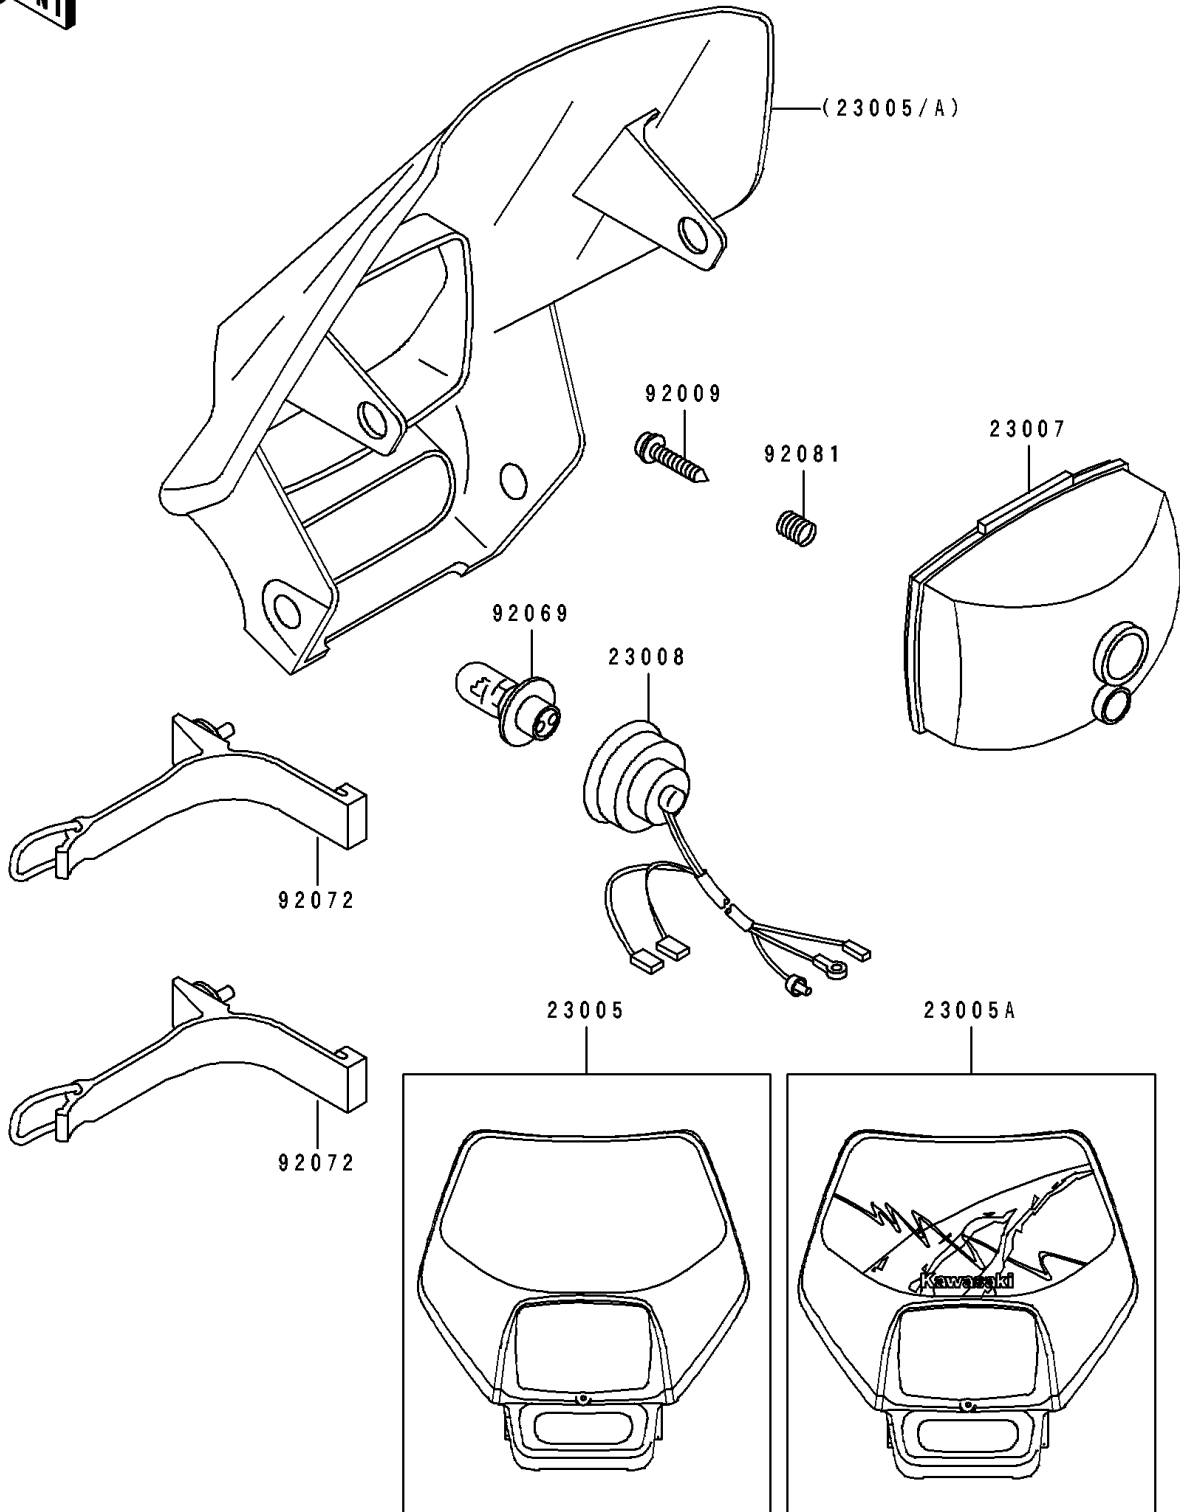

1995 KLX650R

PARTS DIAGRAM

Headlight(s)

F2710

1995 KLX650R

PARTS LIST

Headlight(s)

ITEM NAME	PART NUMBER	QUANTITY
BODY-COMP-HEAD LAMP,L.GREEN (Ref # 23005A)	23005-5023-6W	1
LENS-COMP,HEAD LAMP (Ref # 23007)	23007-1246	1
SOCKET-ASSY,HEAD LAMP (Ref # 23008)	23008-1513	1
SCREW,TAPPING (Ref # 92009)	92009-1695	1
BULB,12V 30/30W (Ref # 92069)	92069-1080	1
BAND,HEAD LAMP COVER (Ref # 92072)	92072-1297	4
SPRING,FOUCUS ADJUSTING (Ref # 92081)	92081-1519	1