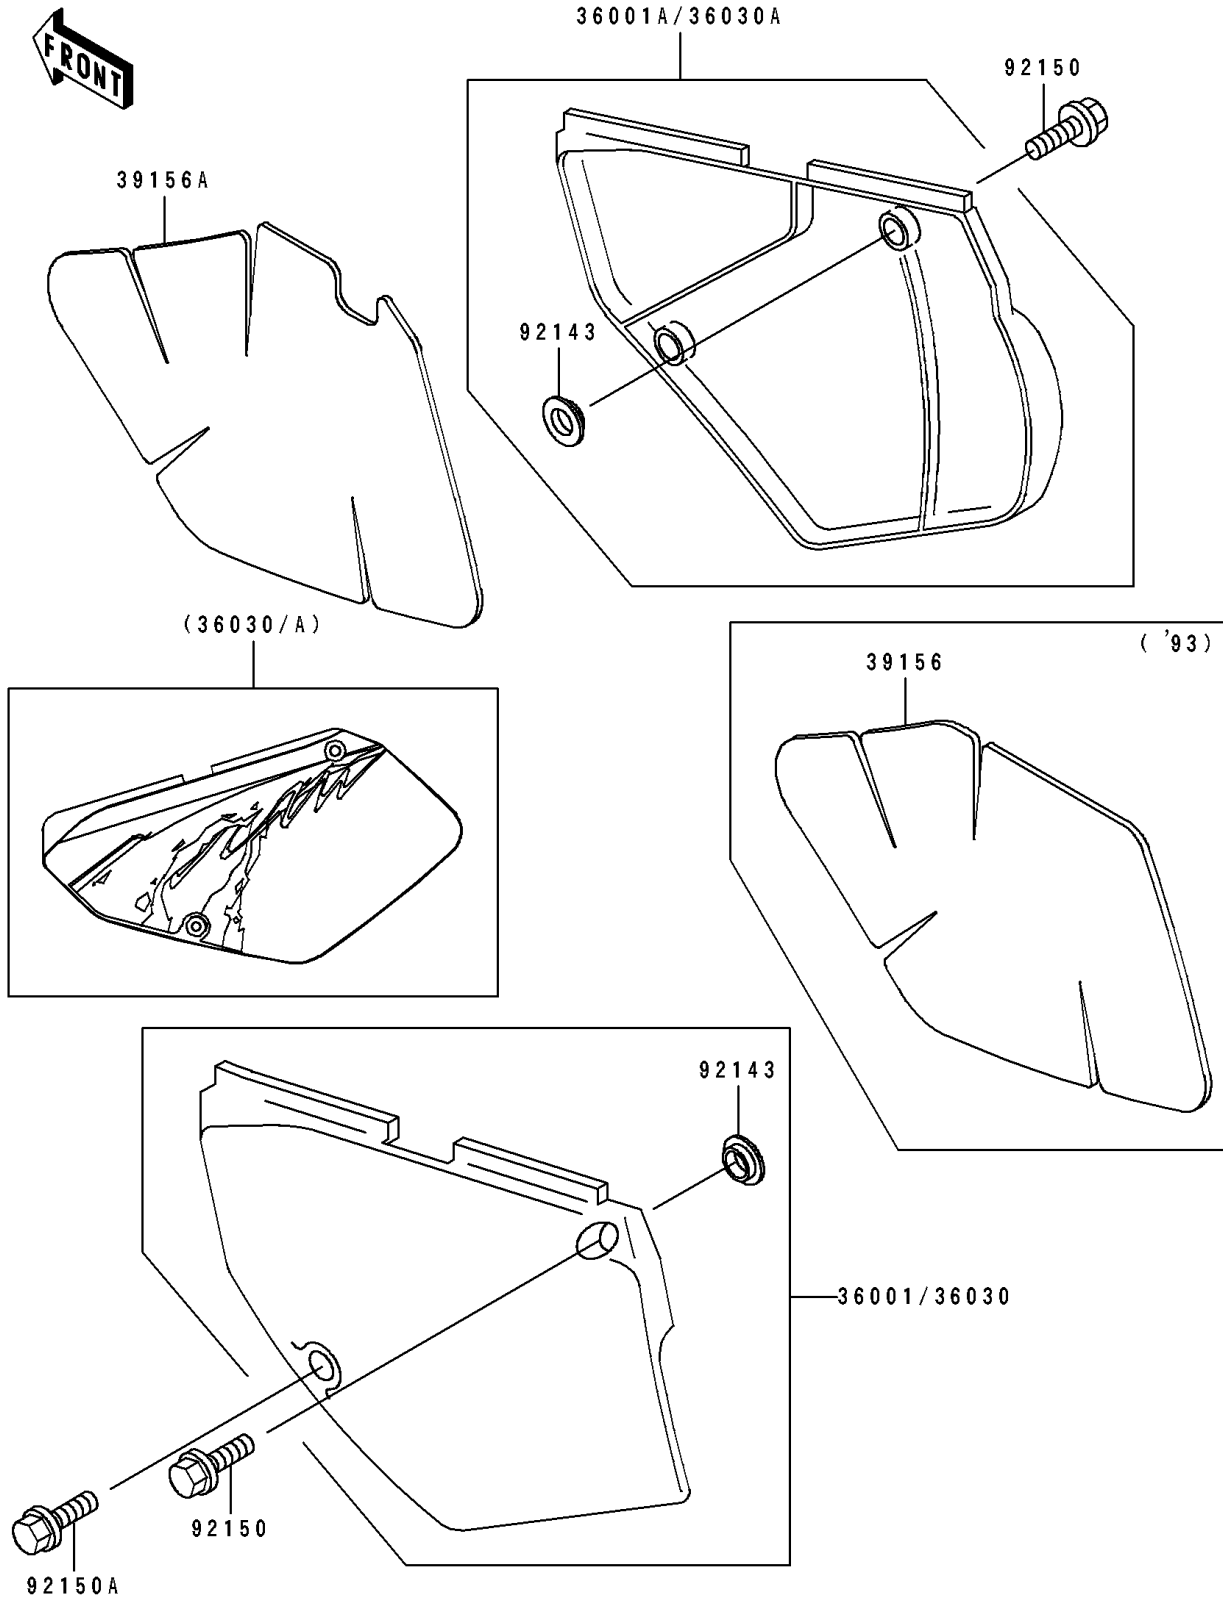

1994 KLX650R

PARTS DIAGRAM

Side Covers

F 26 1 1

1994 KLX650R

PARTS LIST

Side Covers

Kawasaki

Let the Good Times Roll®

ITEM NAME

PART NUMBER

QUANTITY
