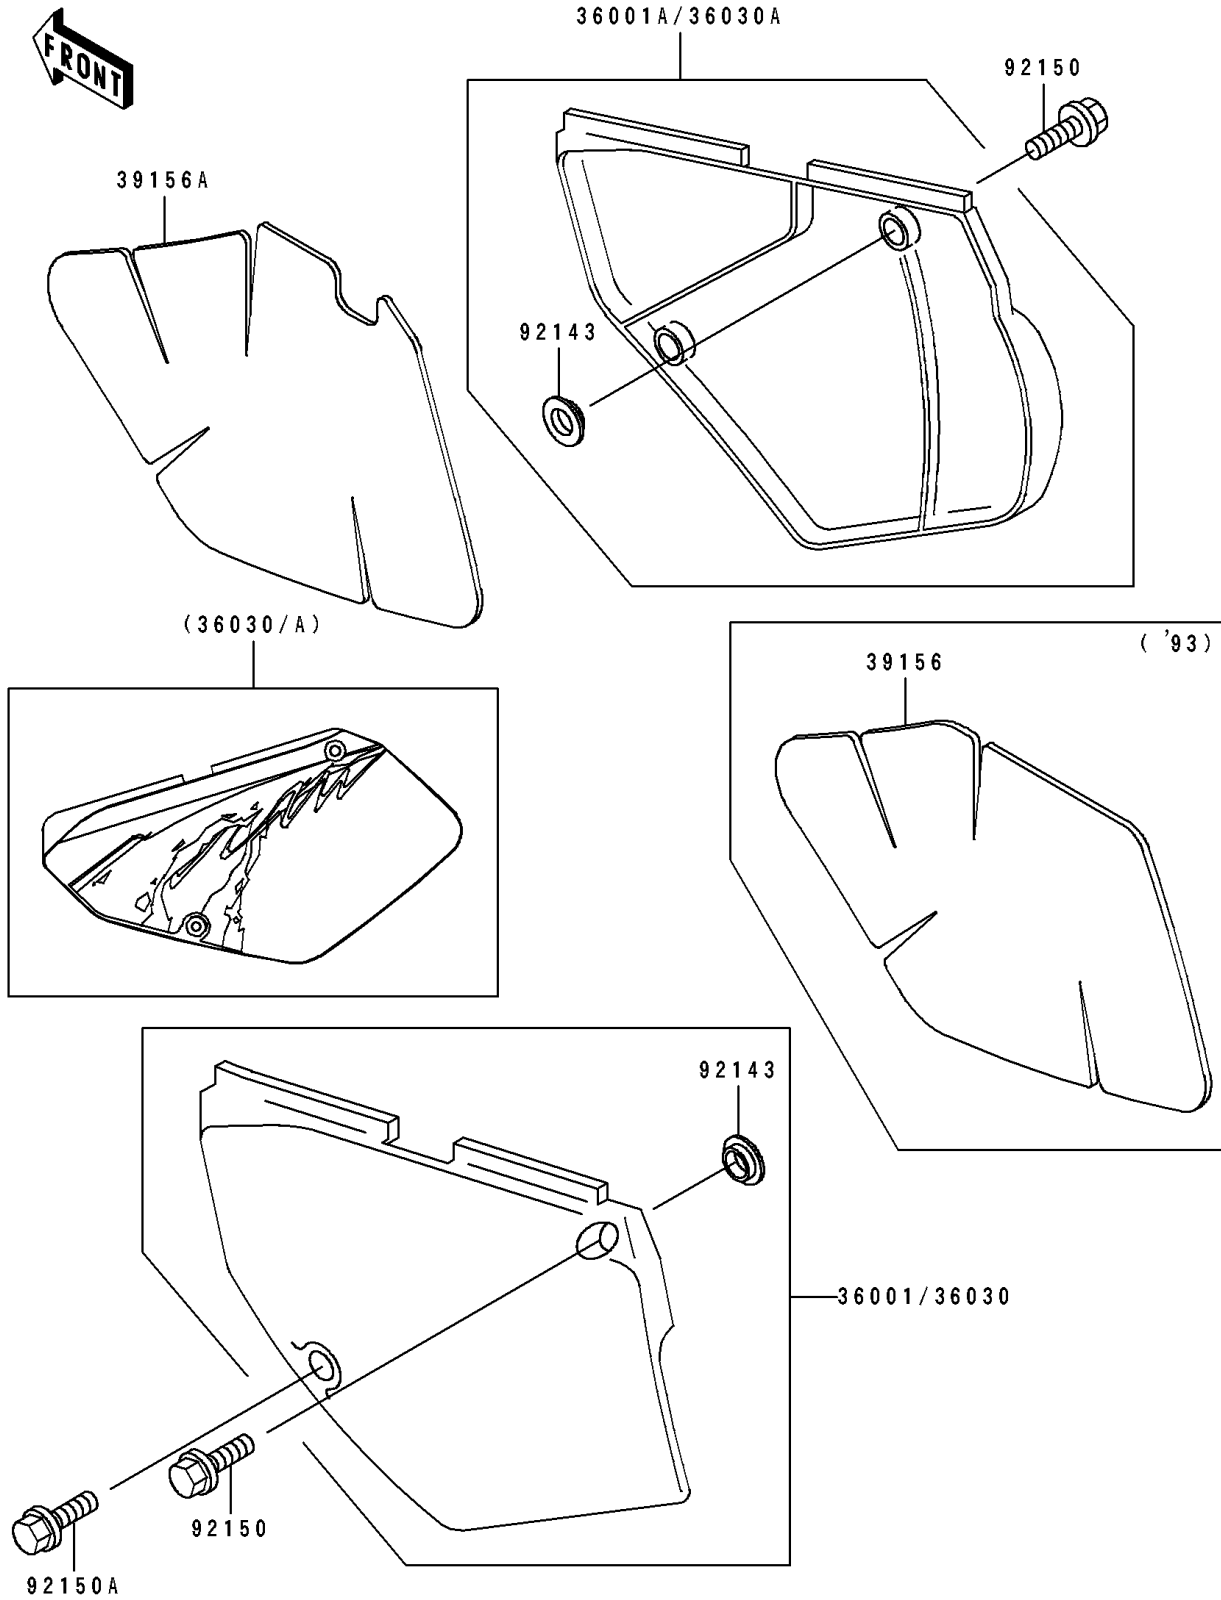

1995 KLX650R

PARTS DIAGRAM

Side Covers

F 26 1 1

1995 KLX650R

PARTS LIST

Side Covers

Kawasaki

Let the Good Times Roll®

ITEM NAME

PART NUMBER

QUANTITY
