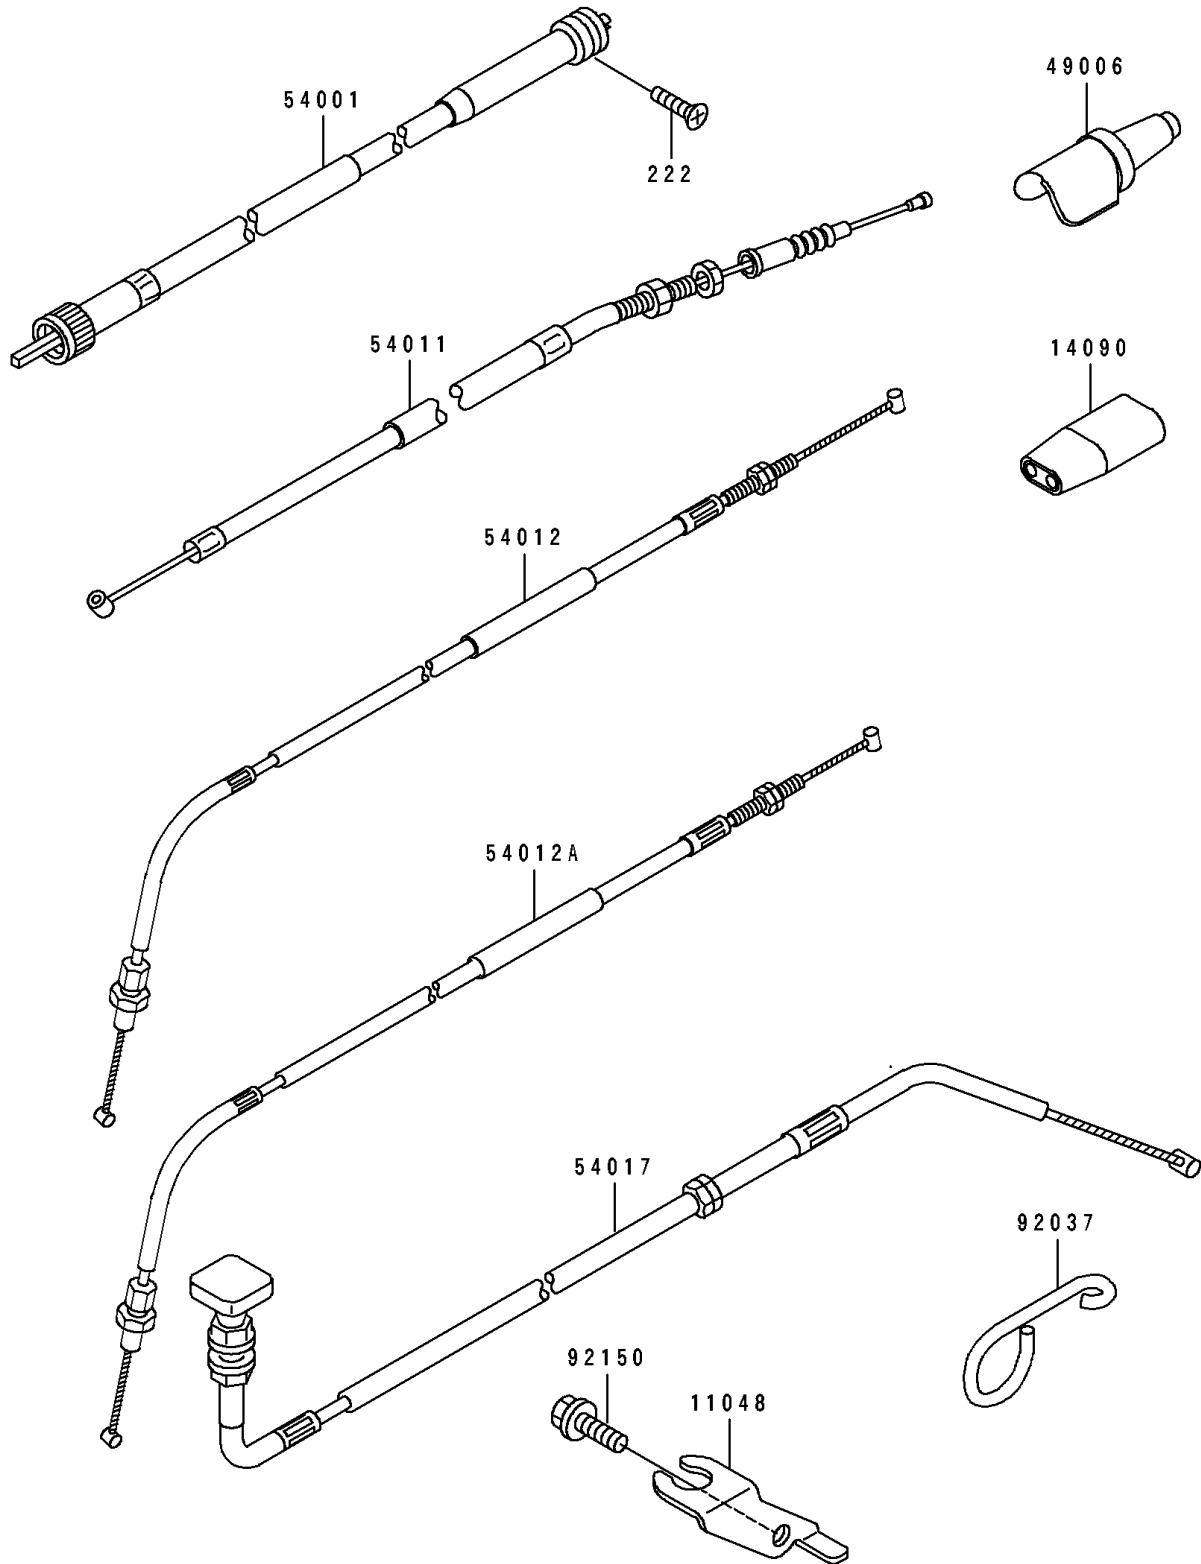

1994 KLX650R

PARTS DIAGRAM

Cables

F 25 40

1994 KLX650R

PARTS LIST

Cables

ITEM NAME

PART NUMBER

QUANTITY
