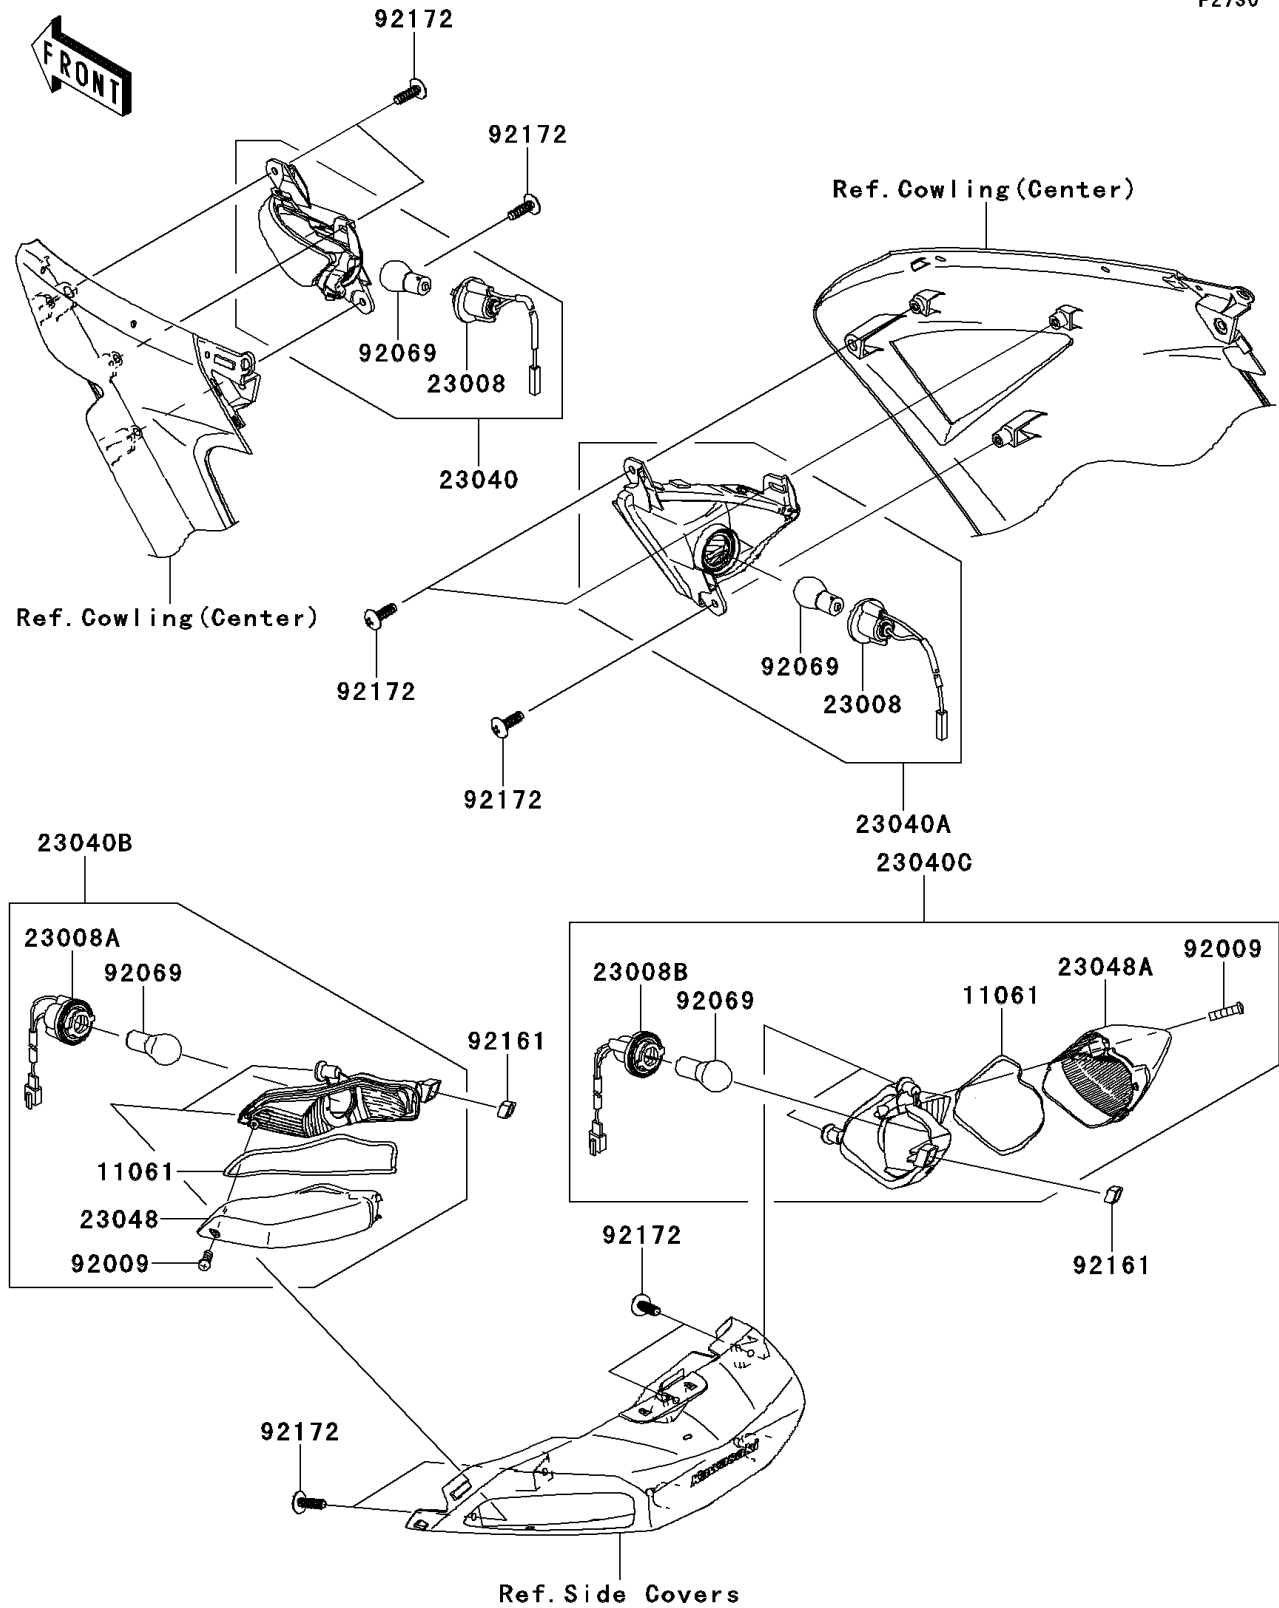

2008 Concours™ 14

PARTS DIAGRAM

Turn Signals

F2730

2008 Concours™ 14

PARTS LIST

Turn Signals

ITEM NAME

PART NUMBER

QUANTITY
