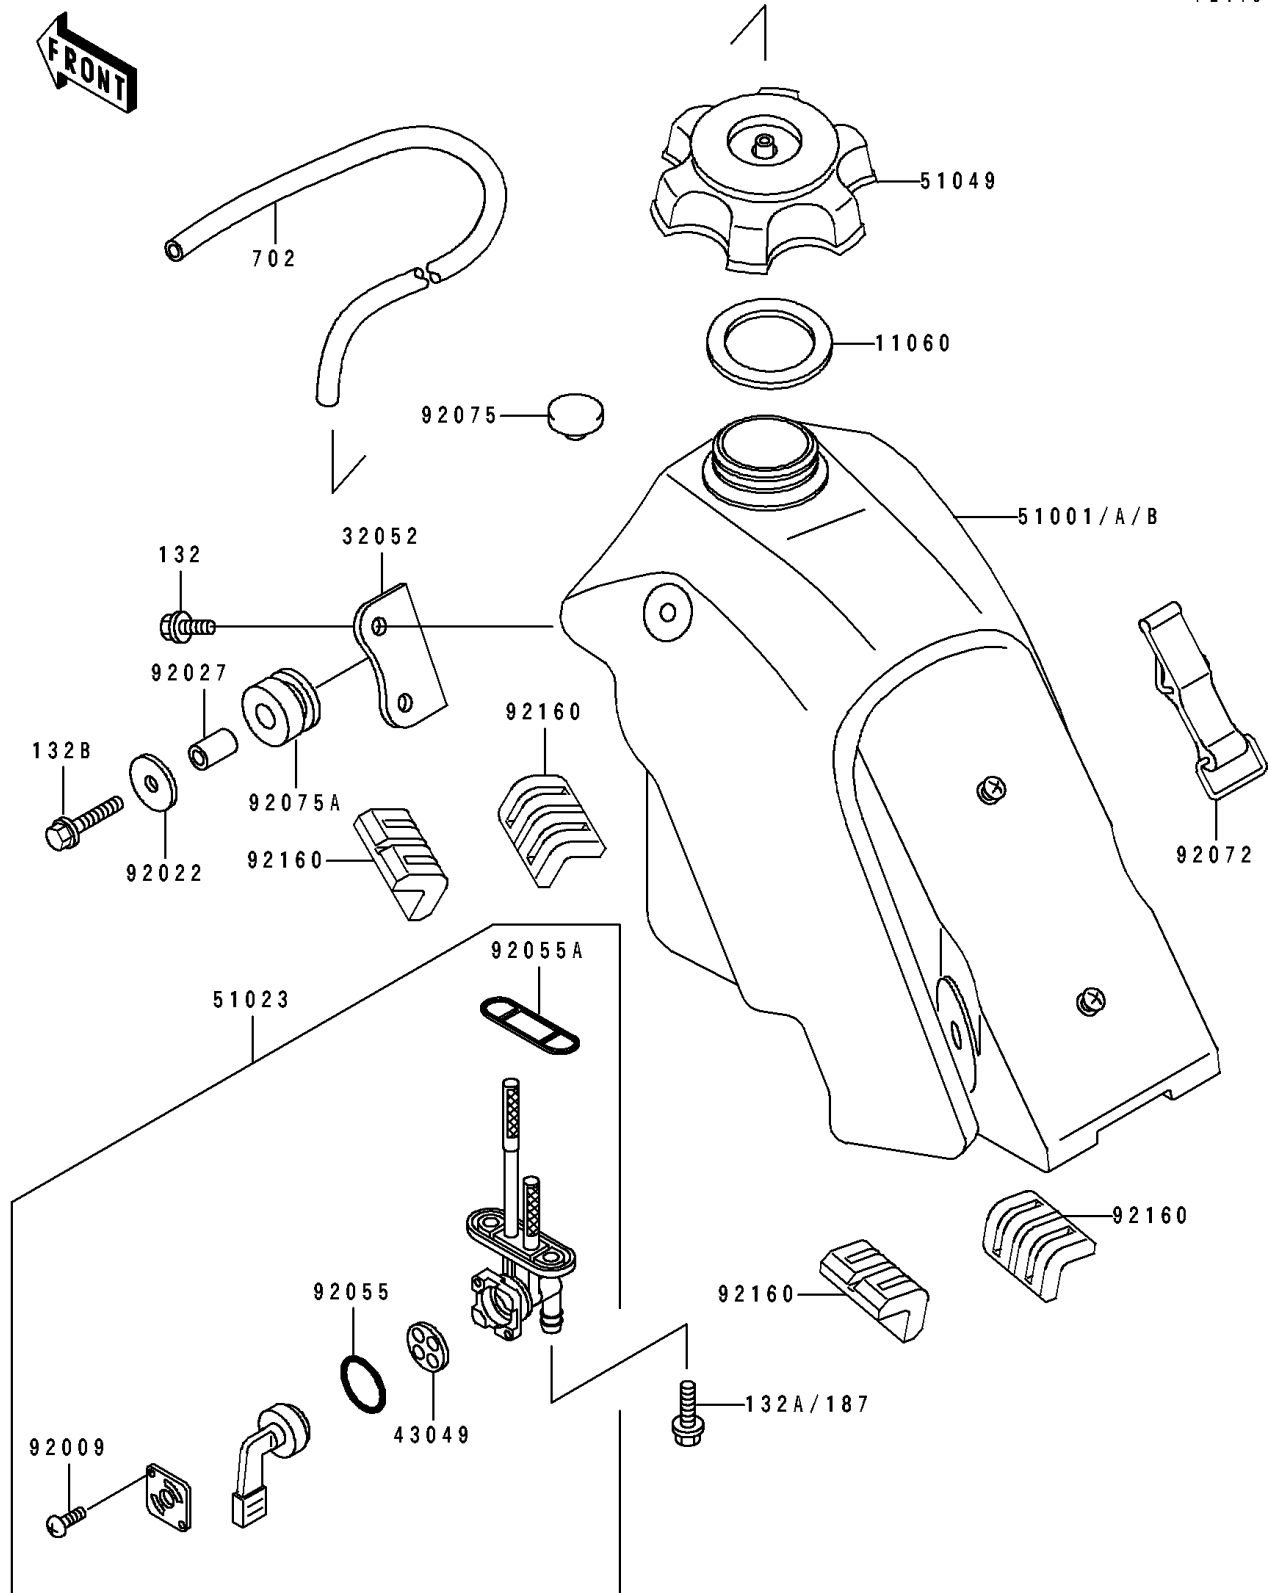

1994 KLX650R

PARTS DIAGRAM

Fuel Tank

F2410

1994 KLX650R

PARTS LIST

Fuel Tank

ITEM NAME

PART NUMBER

QUANTITY
