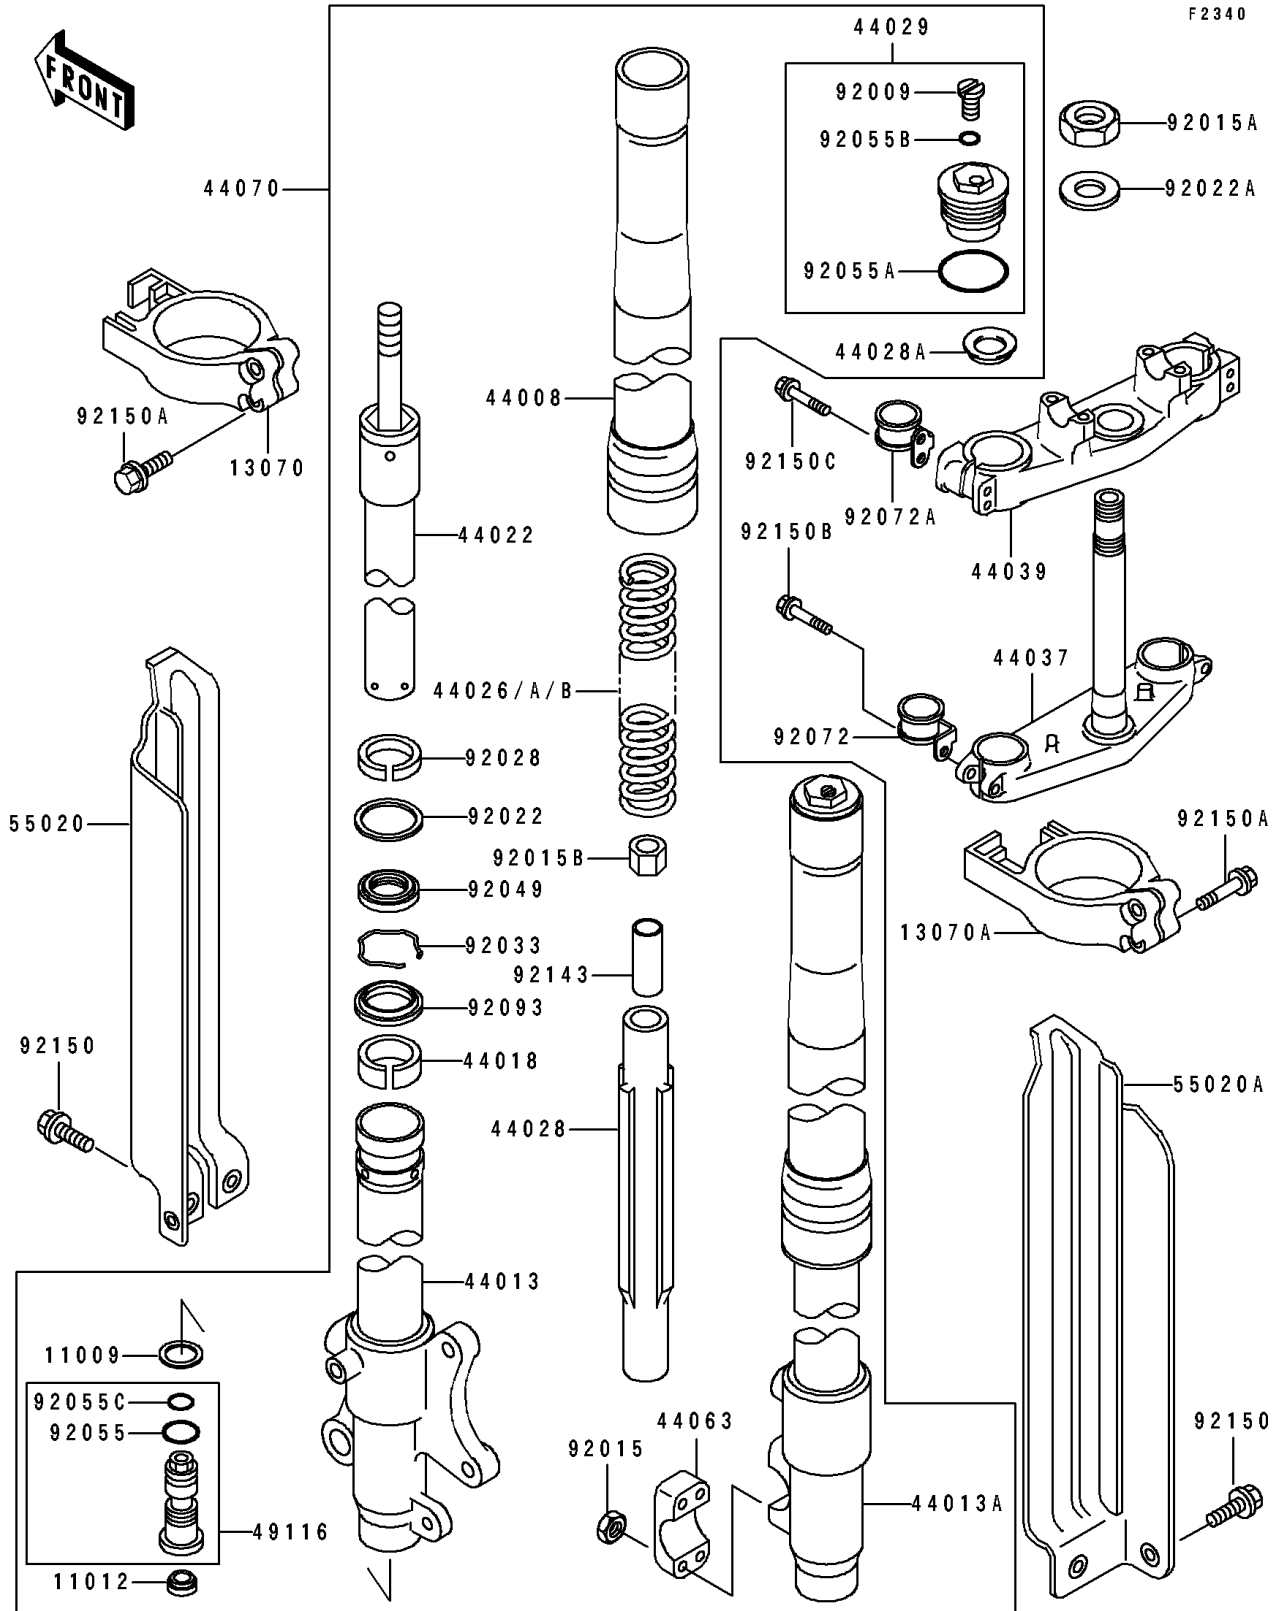

1994 KLX650R

PARTS DIAGRAM

Front Fork

1994 KLX650R

PARTS LIST

Front Fork

ITEM NAME

PART NUMBER

QUANTITY
