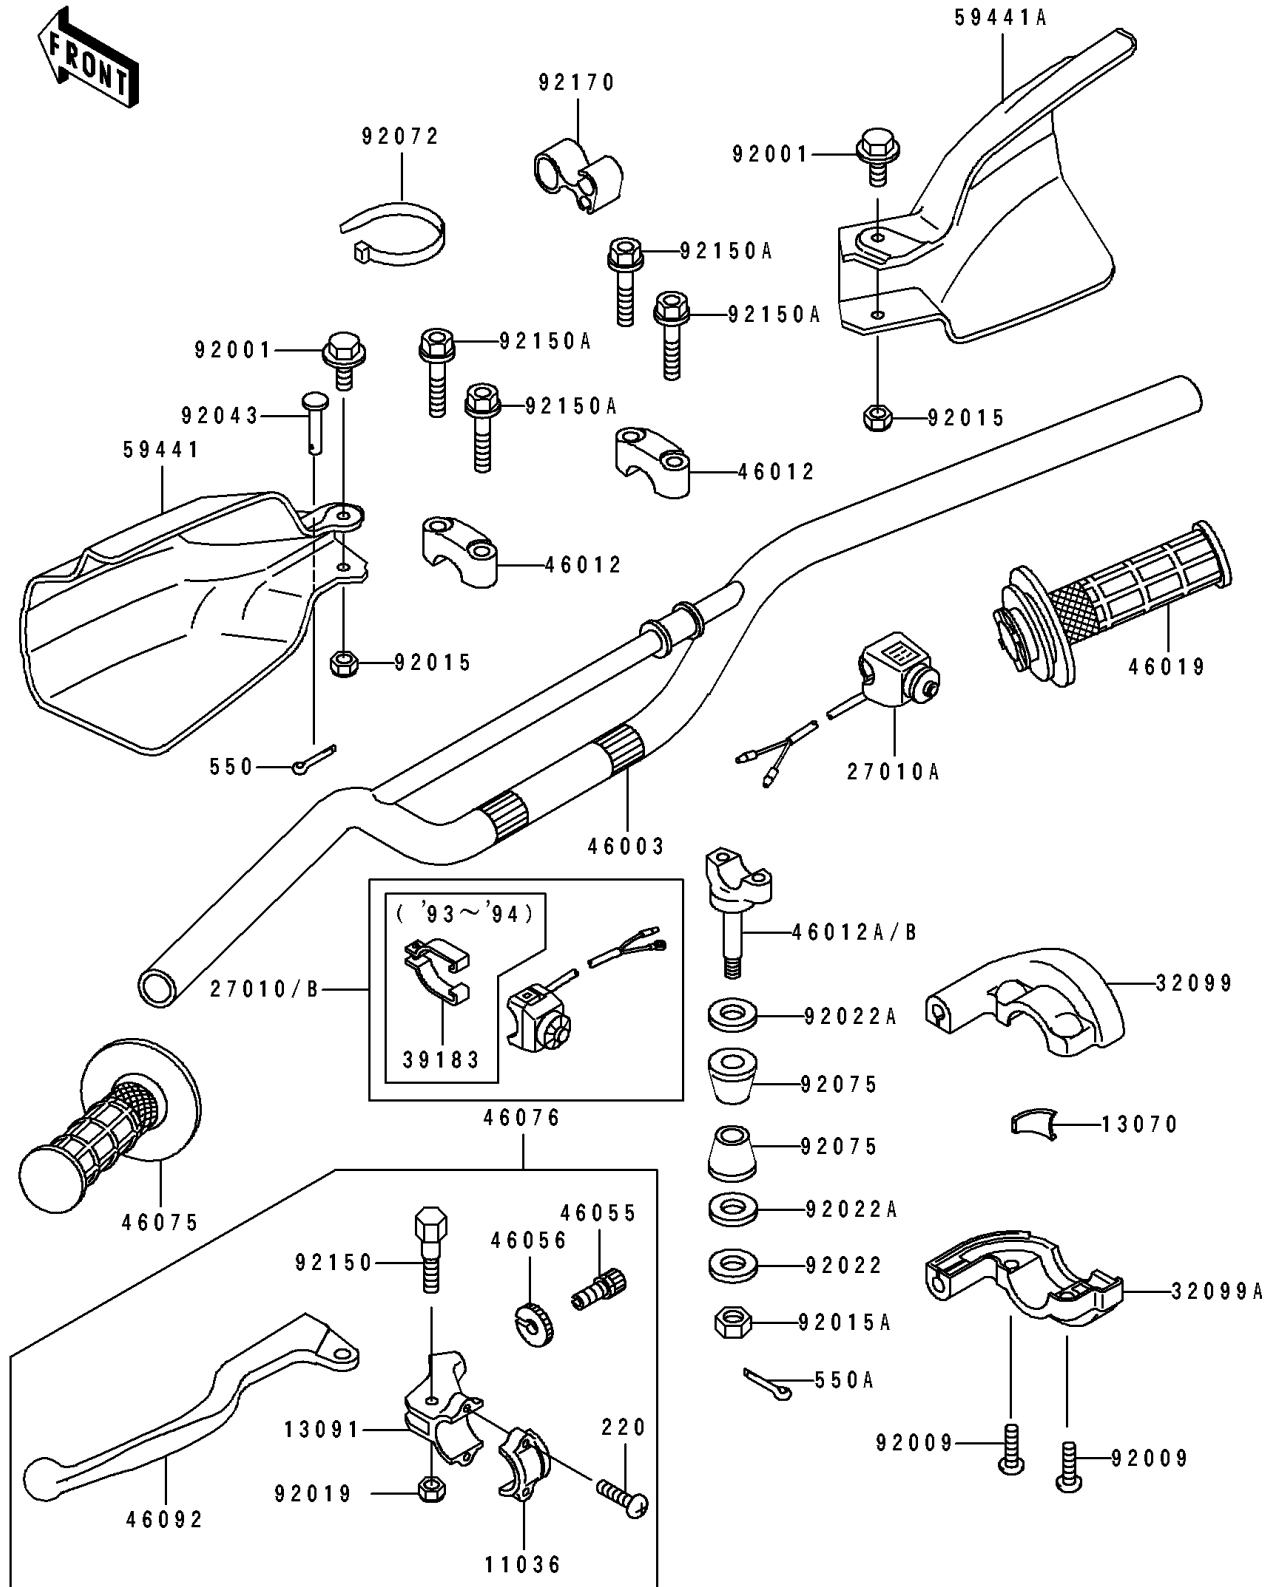

1994 KLX650R

PARTS DIAGRAM

Handlebar

F2310

1994 KLX650R

PARTS LIST

Handlebar

Kawasaki

Let the Good Times Roll®

ITEM NAME

PART NUMBER

QUANTITY
