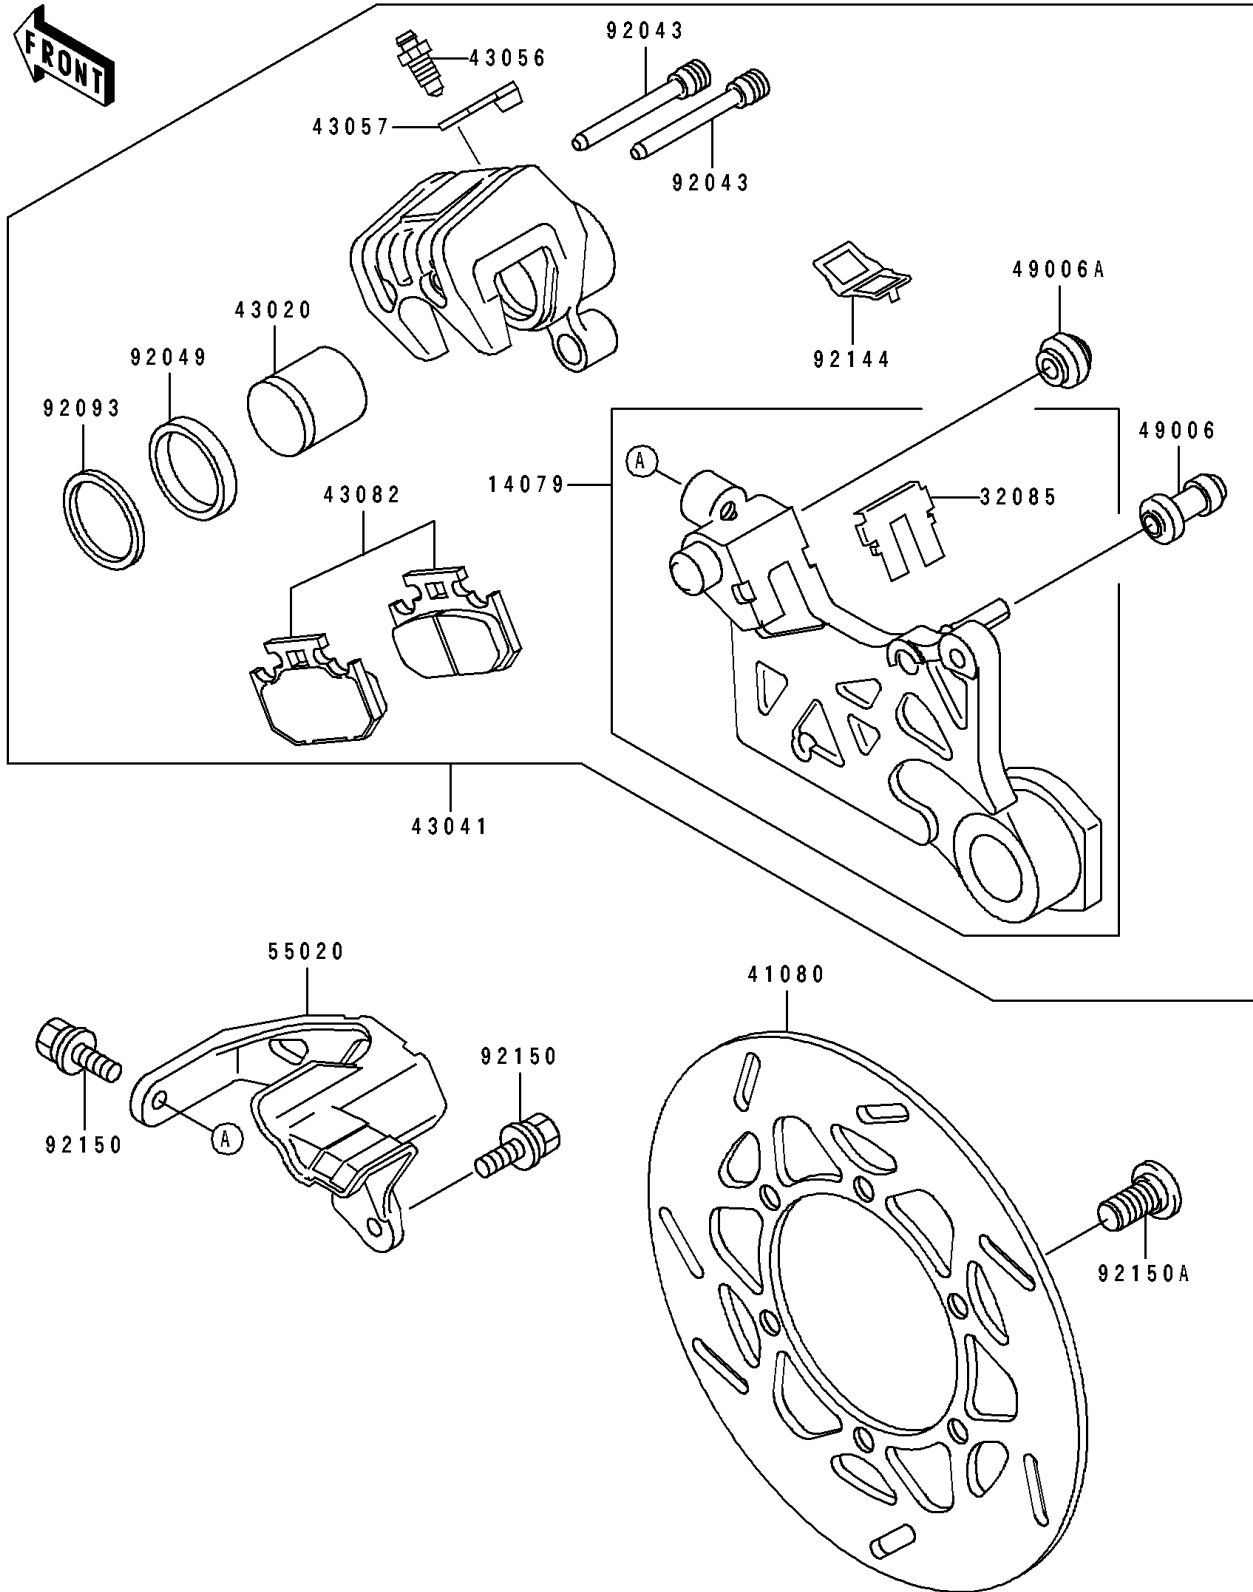

1994 KLX650R

PARTS DIAGRAM

Rear Brake

F2294

1994 KLX650R

PARTS LIST

Rear Brake

ITEM NAME

PART NUMBER

QUANTITY
