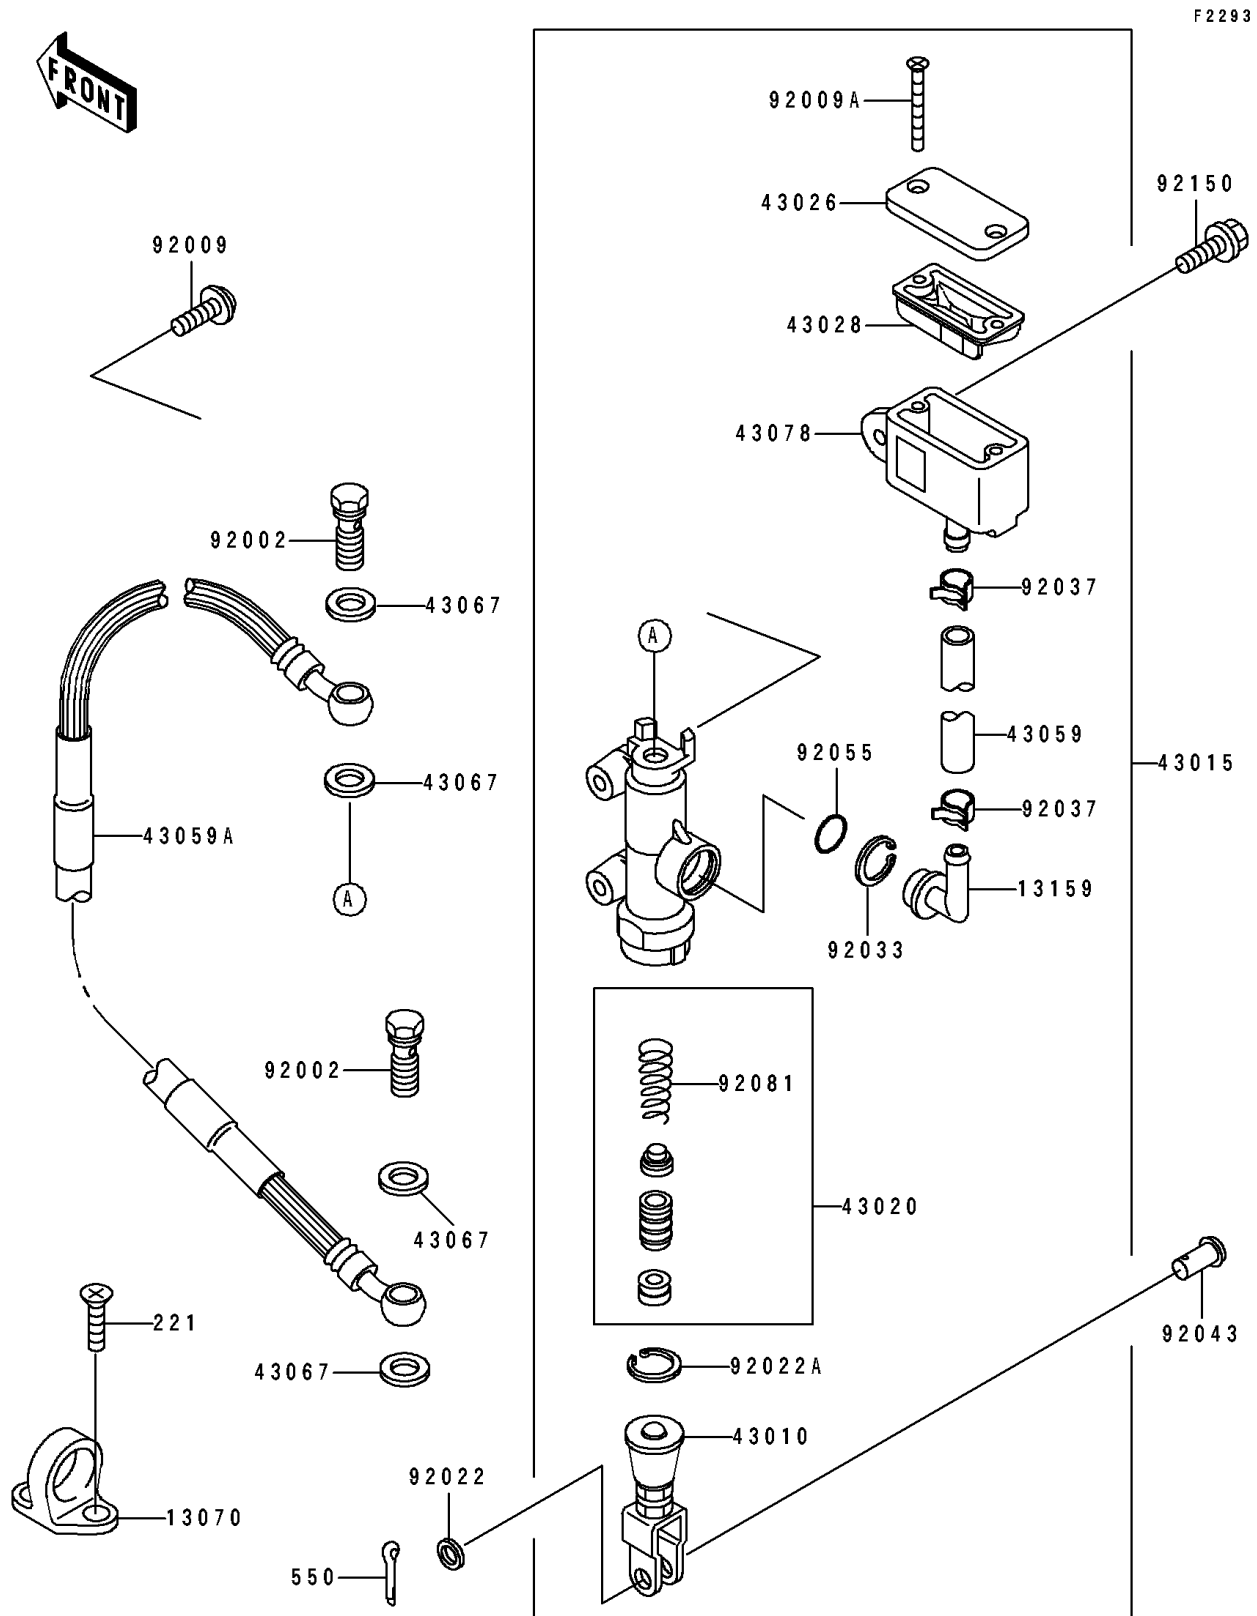

1994 KLX650R

PARTS DIAGRAM

Rear Master Cylinder

1994 KLX650R

PARTS LIST

Rear Master Cylinder

ITEM NAME

PART NUMBER

QUANTITY
