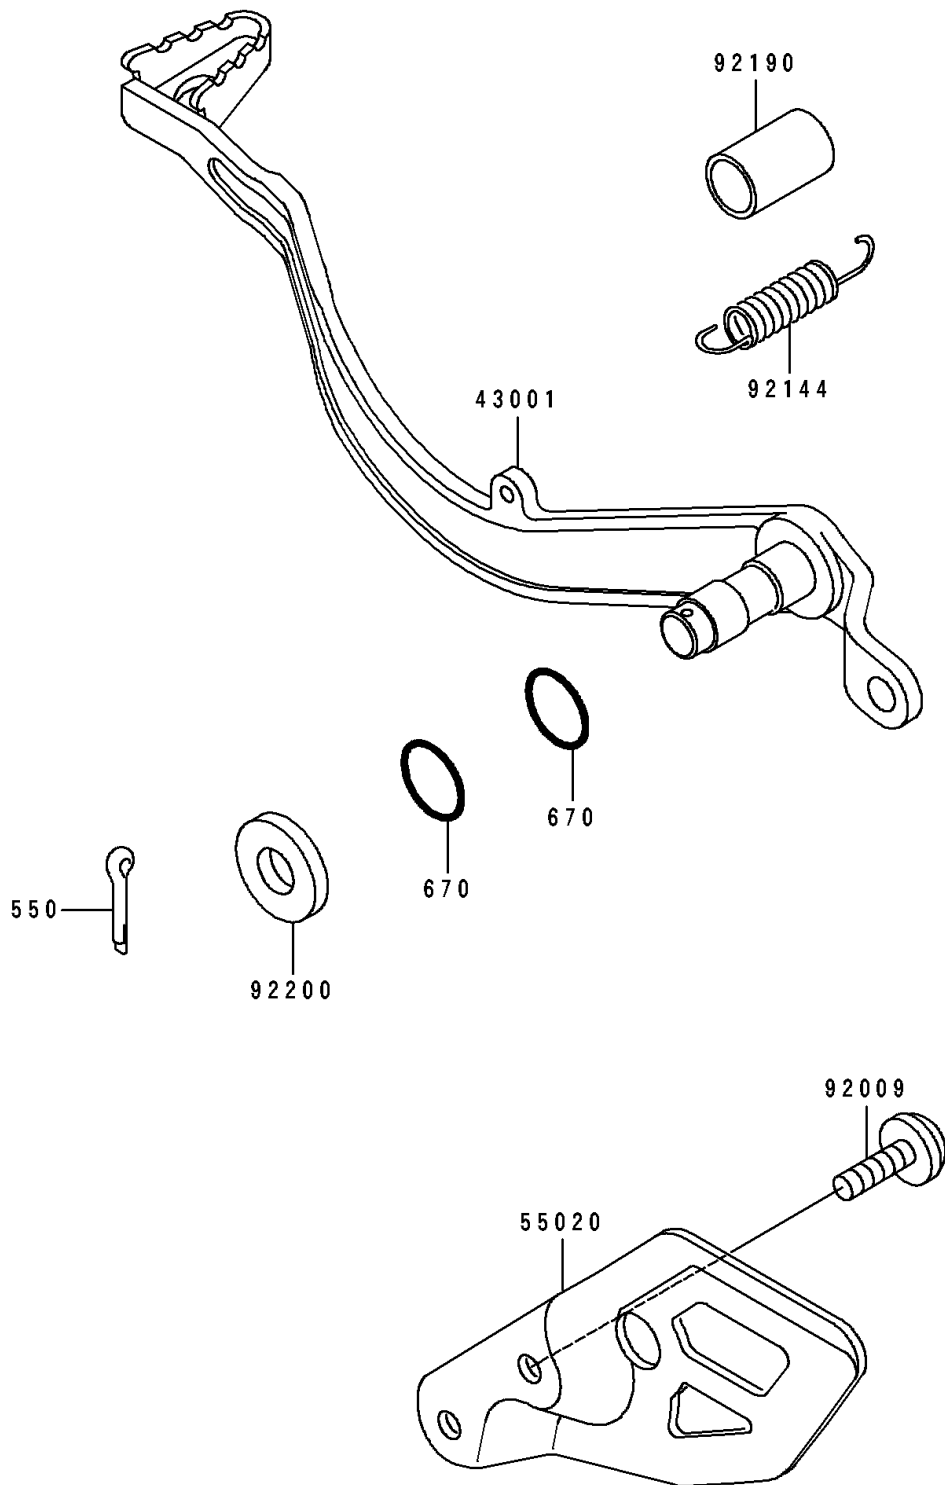

1994 KLX650R

PARTS DIAGRAM

Brake Pedal

F2260

1994 KLX650R

PARTS LIST

Brake Pedal

Kawasaki

Let the Good Times Roll®

ITEM NAME

PART NUMBER

QUANTITY
