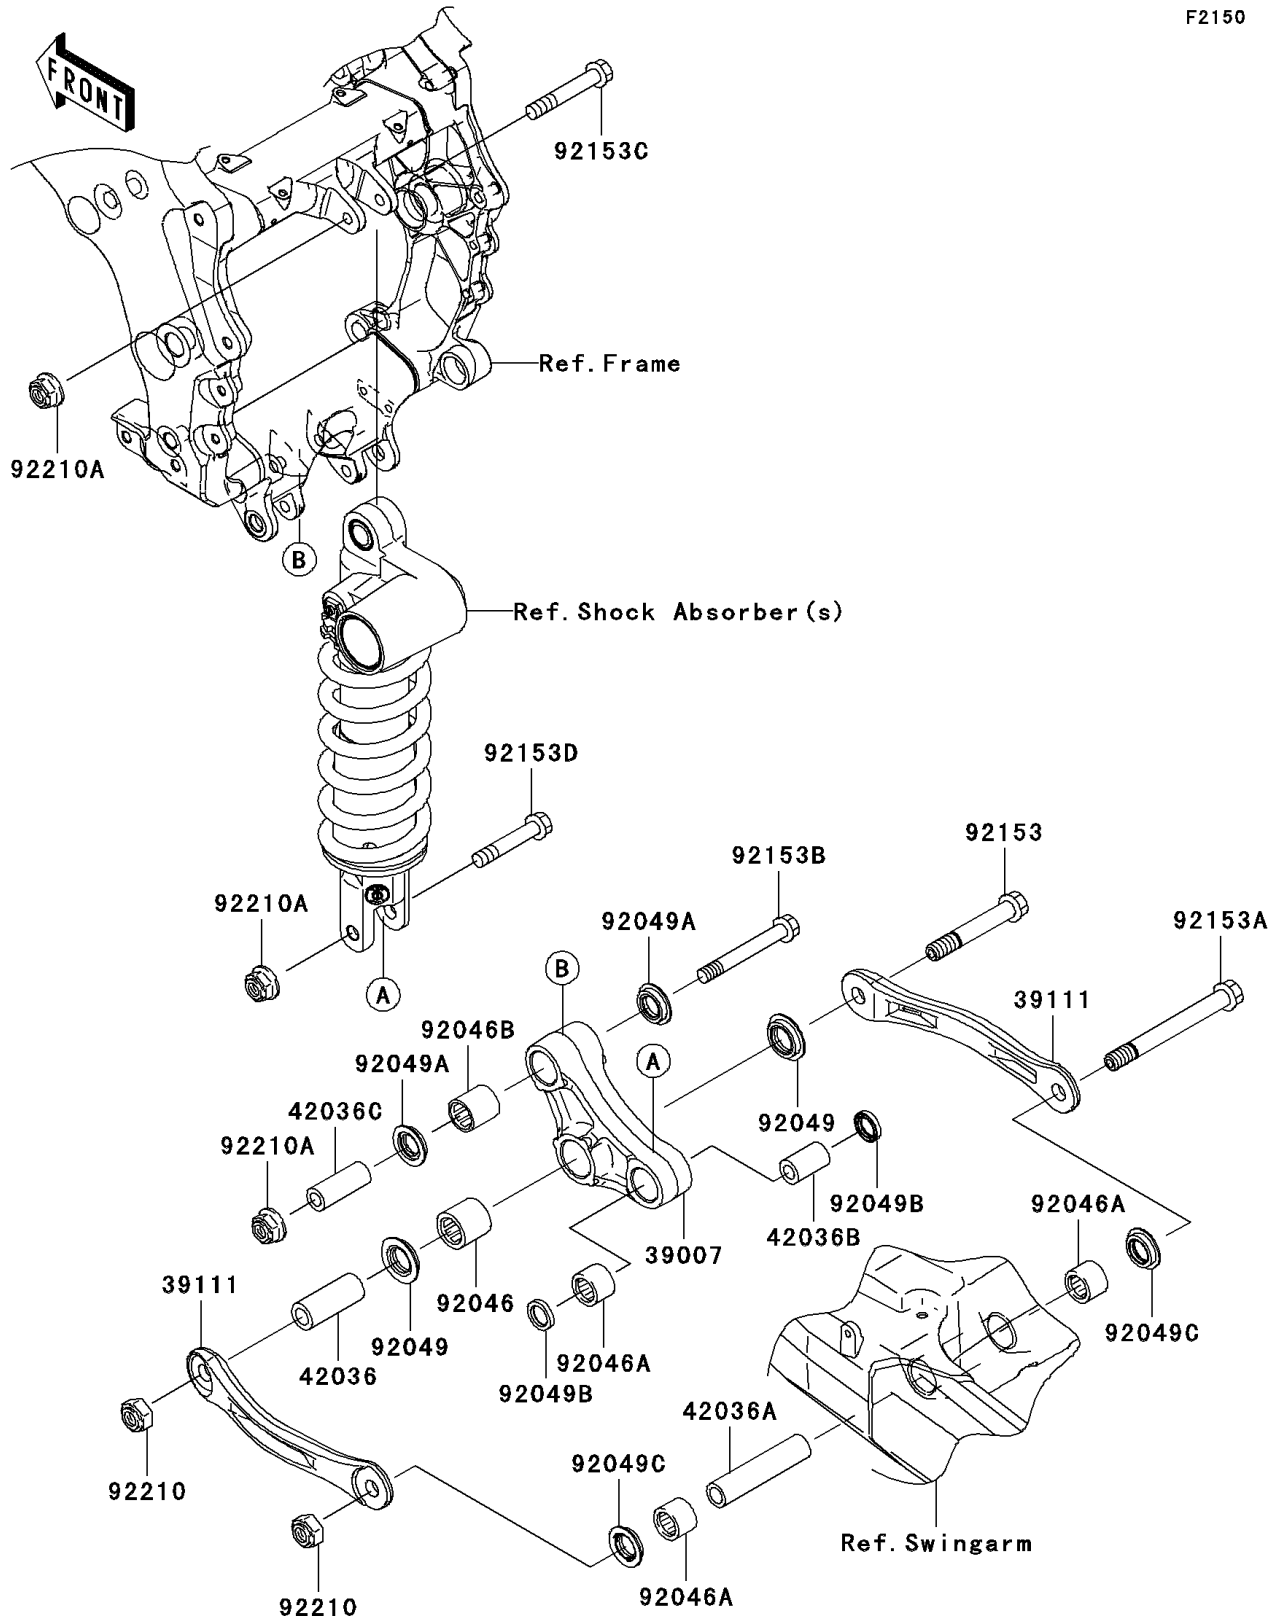

2009 Ninja[®] ZX[™]-14

PARTS DIAGRAM

Rear Suspension

F2150

2009 Ninja® ZX™ -14

PARTS LIST

Rear Suspension

ITEM NAME

PART NUMBER

QUANTITY
