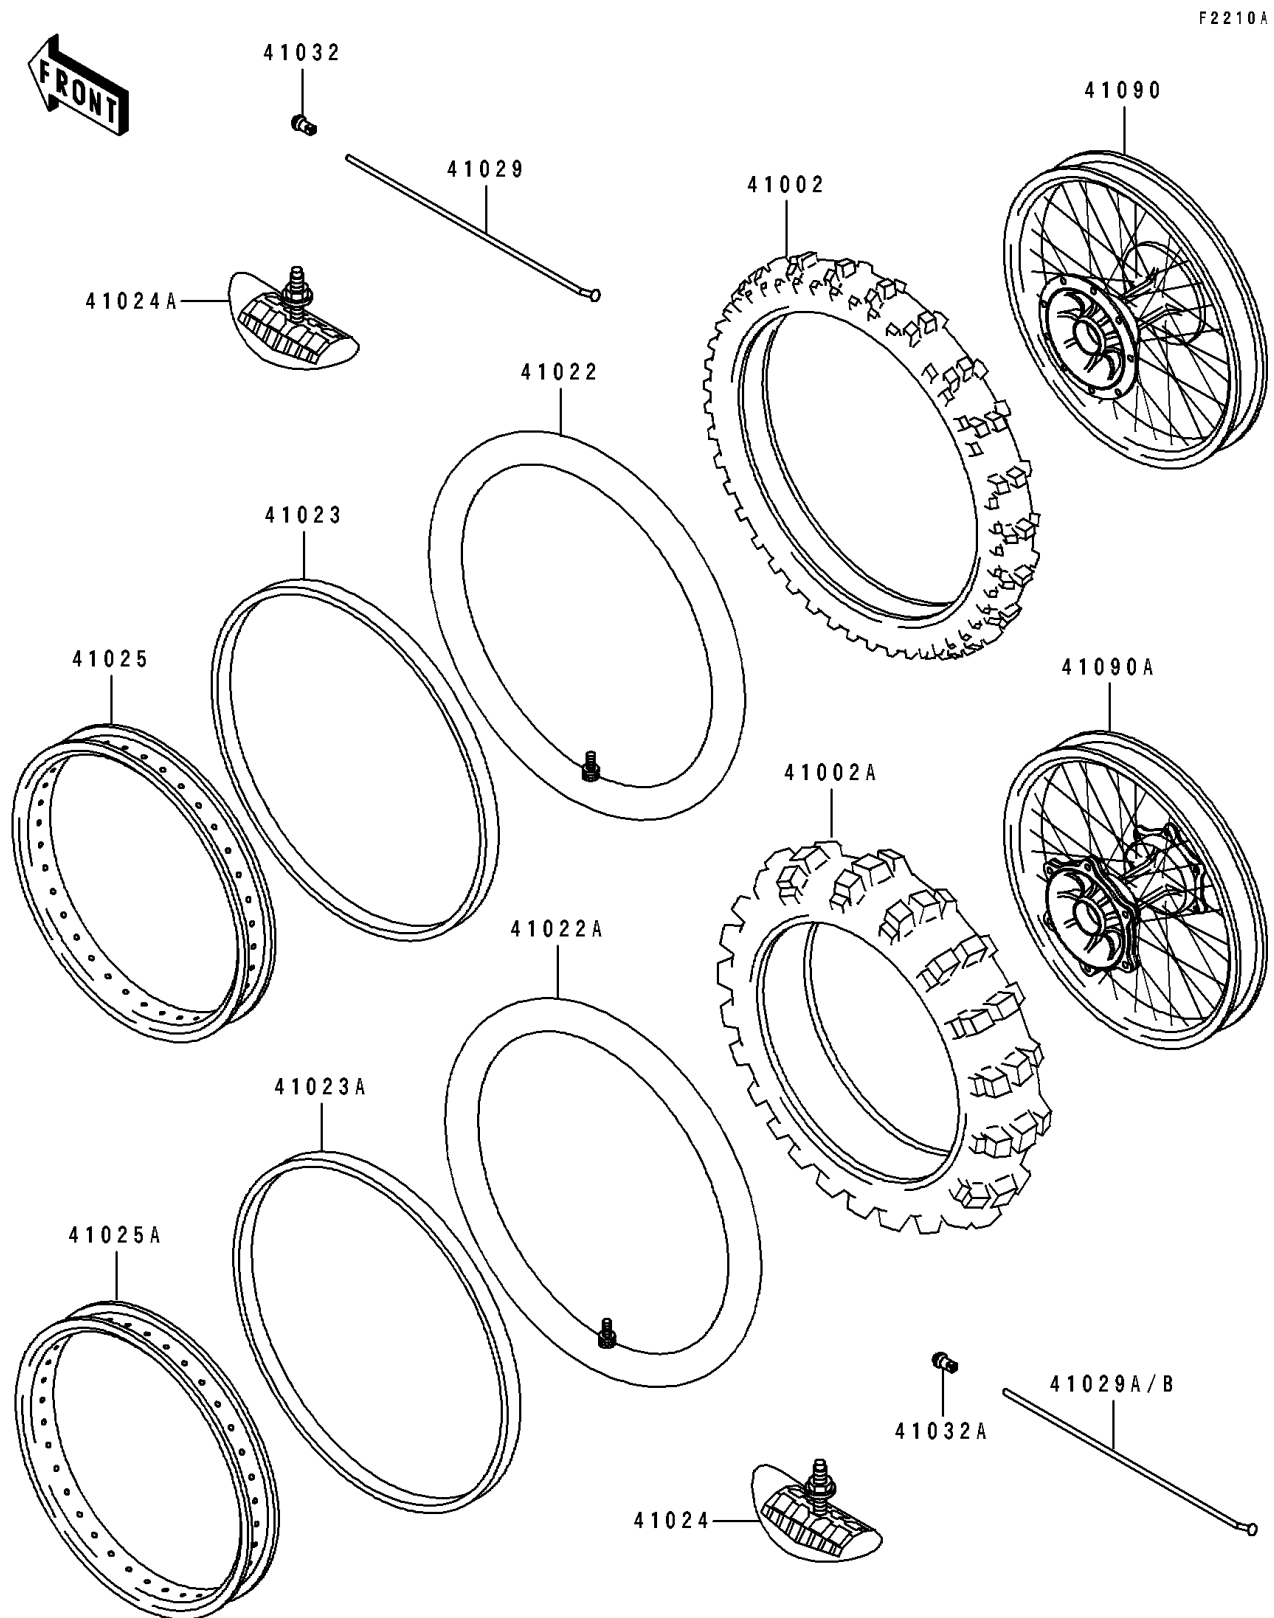

1994 KLX650R

PARTS DIAGRAM

Wheels/Tires@(JKALXE1 PA000750&NAMI.)

1994 KLX650R

PARTS LIST

Wheels/Tires@(JKALXEA1 PA000750&NAMI.)

ITEM NAME

PART NUMBER

QUANTITY
