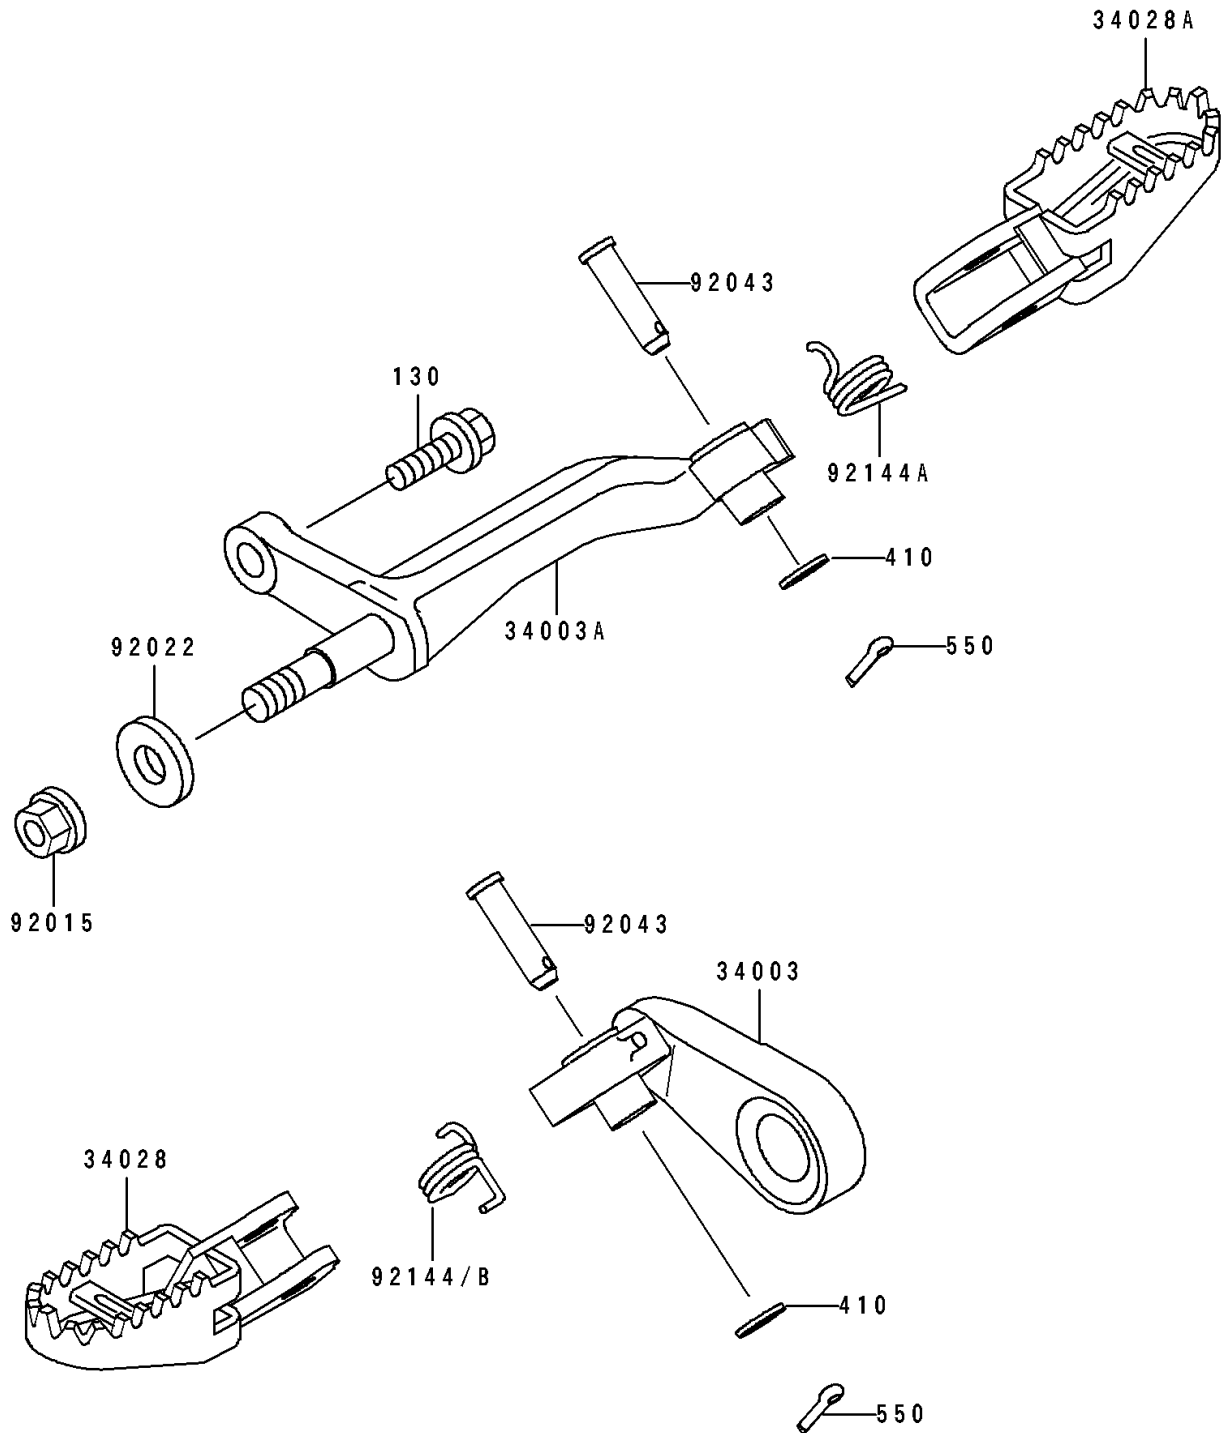

1994 KLX650R

PARTS DIAGRAM

Footrests

F 21 60

1994 KLX650R

PARTS LIST

Footrests

Kawasaki

Let the Good Times Roll®

ITEM NAME

PART NUMBER

QUANTITY
